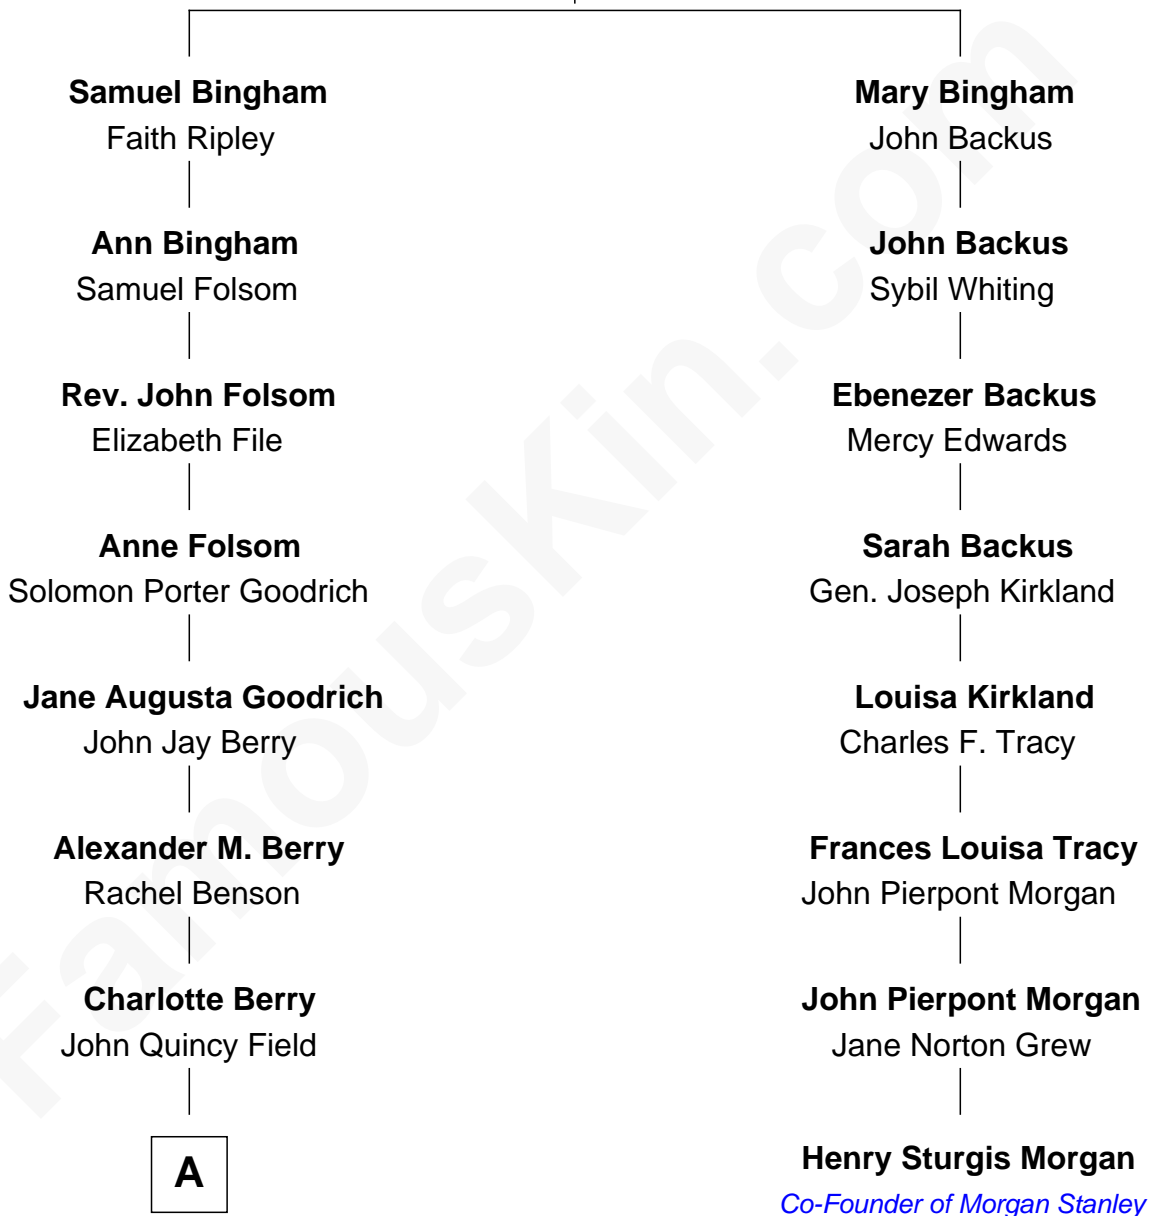

FamousKin.com

Relationship Chart of

Sally Field

TV and Movie Actress

7th cousin 2 times removed of

Henry Sturgis Morgan

Co-Founder of Morgan Stanley

Thomas Bingham

Mary Rudd

A

—
Fleet Folsom Field

Jane Elizabeth Fox

—
Richard Dryden Field

Margaret Joy Morlan

—
Sally Field

TV and Movie Actress