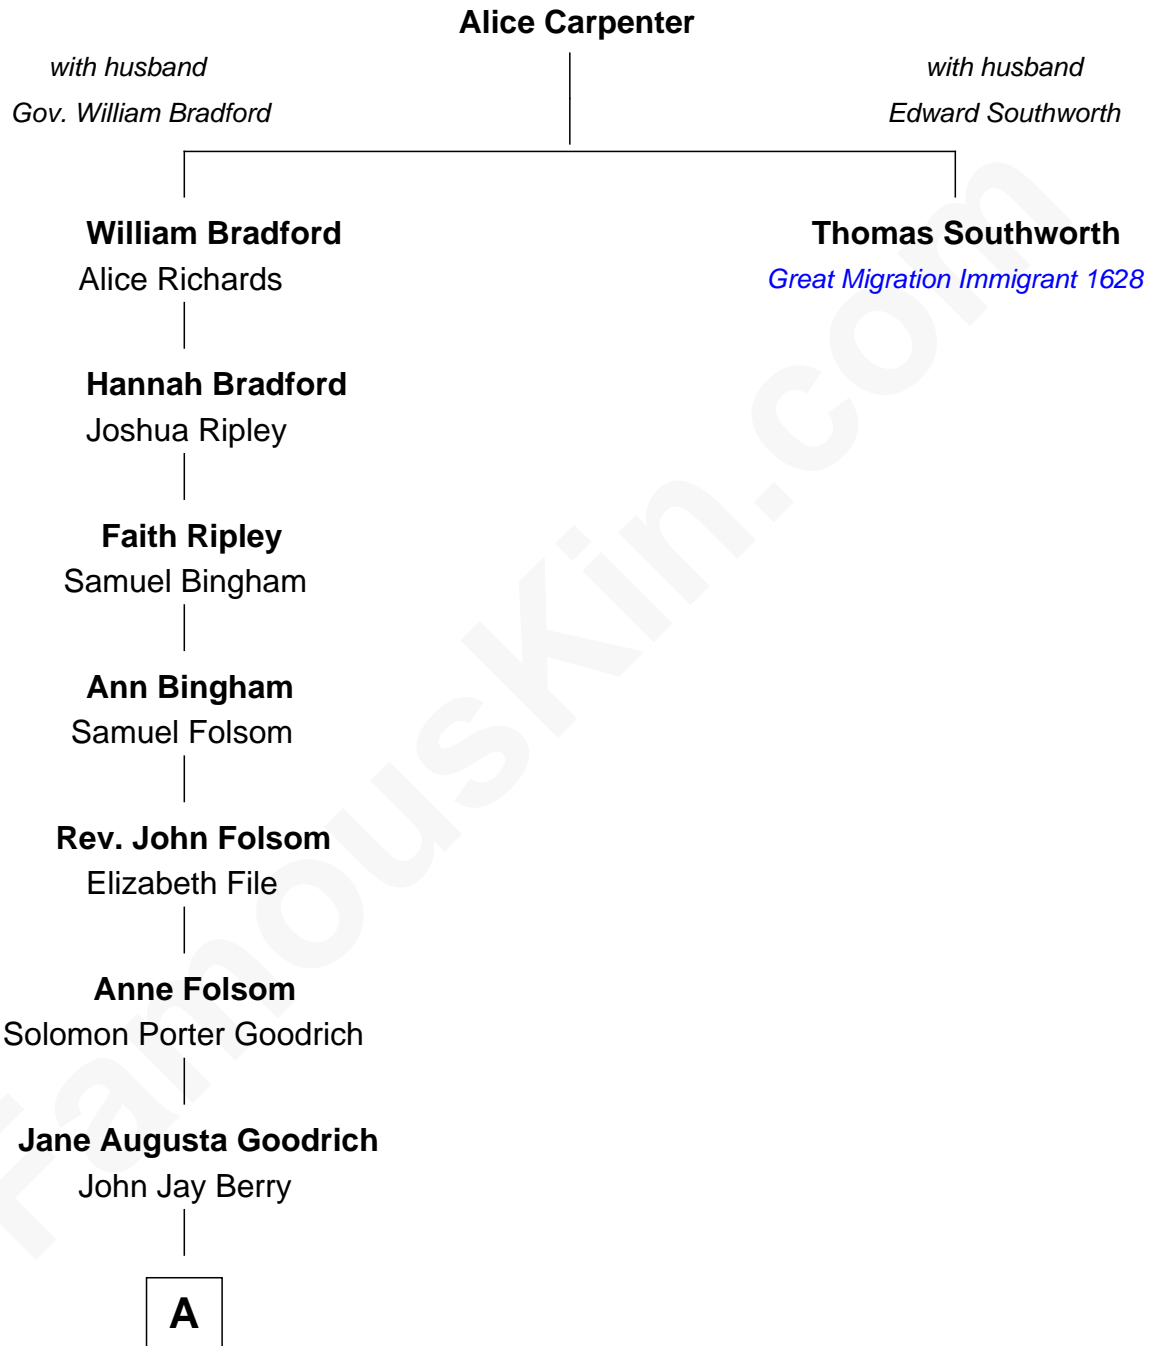

FamousKin.com Relationship Chart of

Sally Field

TV and Movie Actress

9th great-grandniece of

Thomas Southworth

(c1617-1669) Great Migration Immigrant 1628

A

—
Alexander M. Berry

Rachel Benson

—
Charlotte Berry

John Quincy Field

—
Fleet Folsom Field

Jane Elizabeth Fox

—
Richard Dryden Field

Margaret Joy Morlan

—
Sally Field