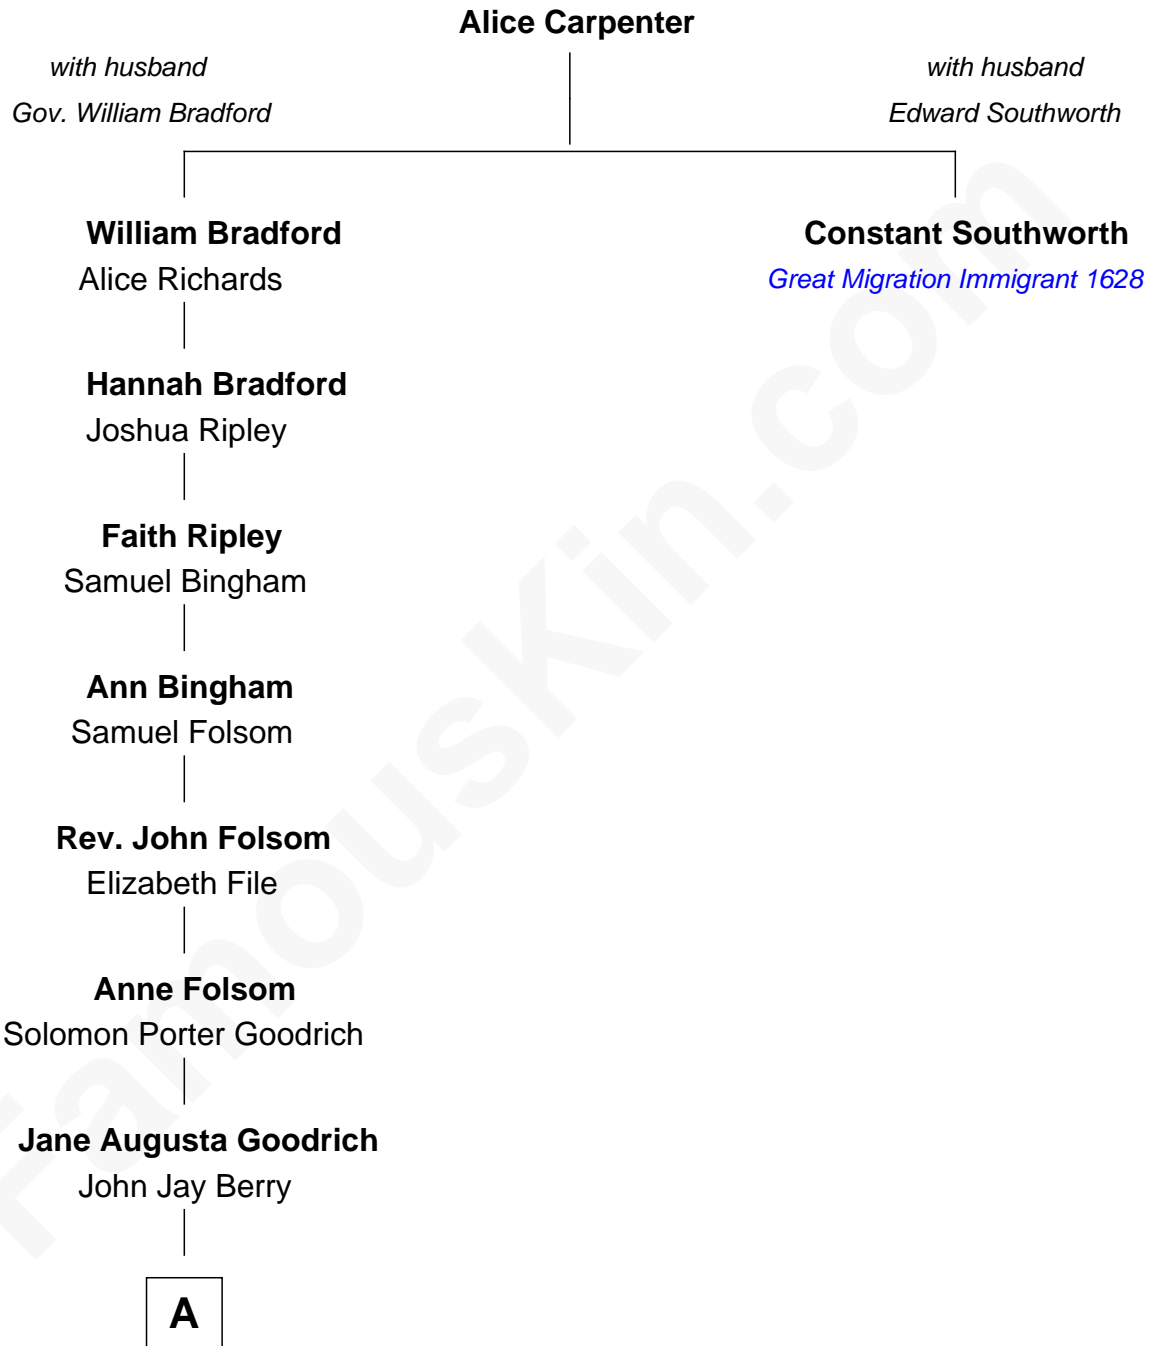

FamousKin.com Relationship Chart of

Sally Field

TV and Movie Actress

9th great-grandniece of

Constant Southworth

(c1612 - 1678/9) Great Migration Immigrant 1628

A

—
Alexander M. Berry

Rachel Benson

—
Charlotte Berry

John Quincy Field

—
Fleet Folsom Field

Jane Elizabeth Fox

—
Richard Dryden Field

Margaret Joy Morlan

—
Sally Field