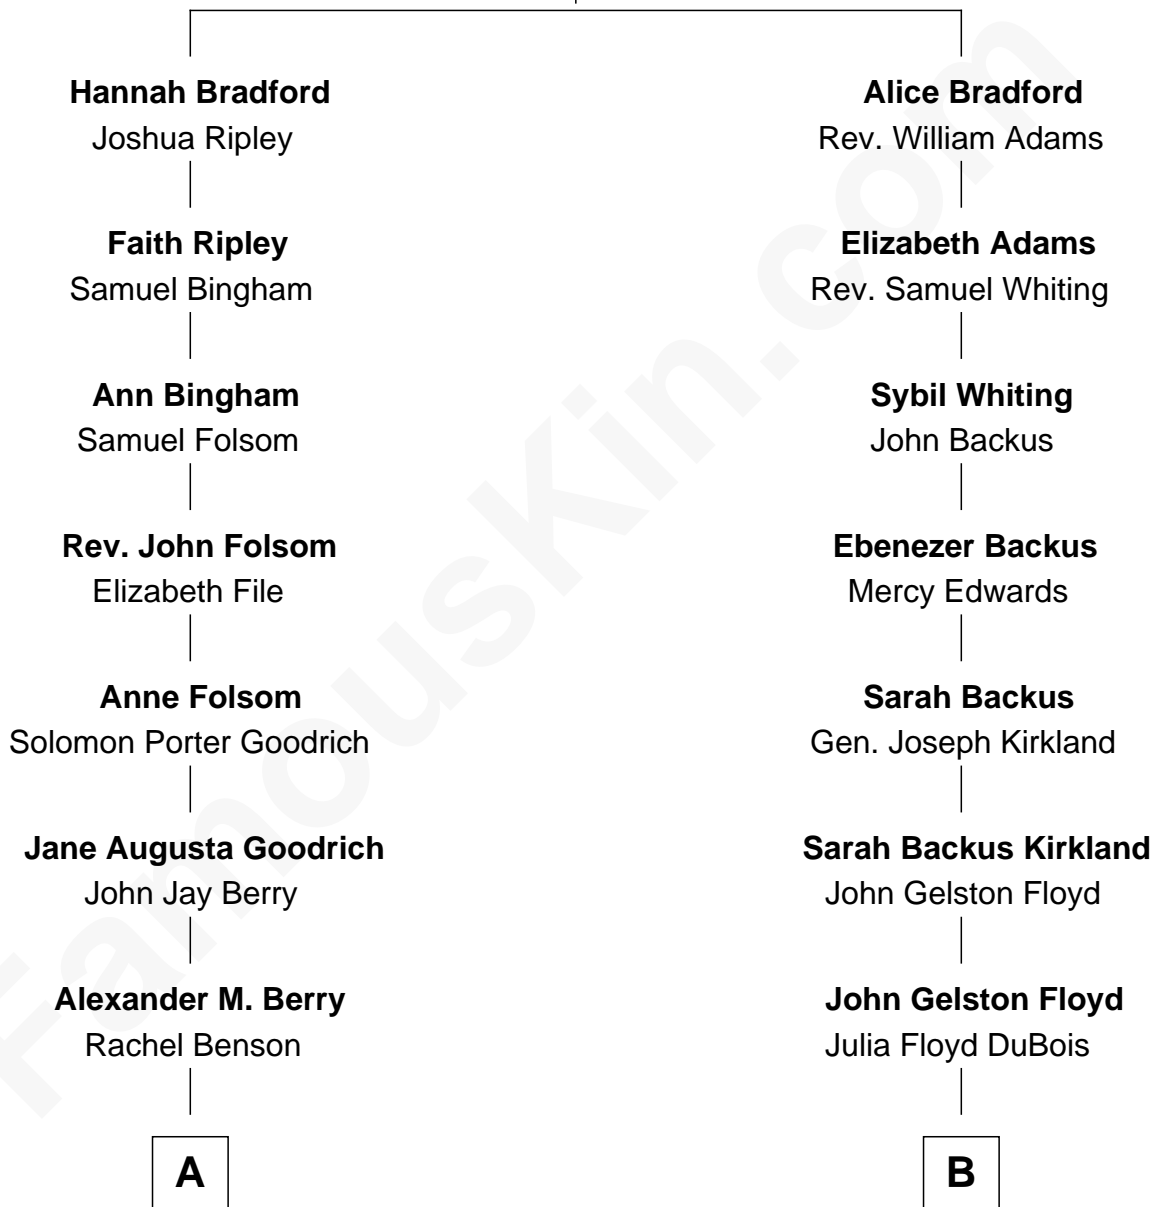

FamousKin.com Relationship Chart of

Sally Field

TV and Movie Actress

9th cousin 1 time removed of

Bill Weld

68th Governor of Massachusetts

William Bradford

Alice Richards

A

Charlotte Berry
John Quincy Field

Fleet Folsom Field
Jane Elizabeth Fox

Richard Dryden Field
Margaret Joy Morlan

Sally Field
TV and Movie Actress

B

Cornelia DuBois Floyd
John Treadwell Nichols

Mary Blake Nichols
David Weld