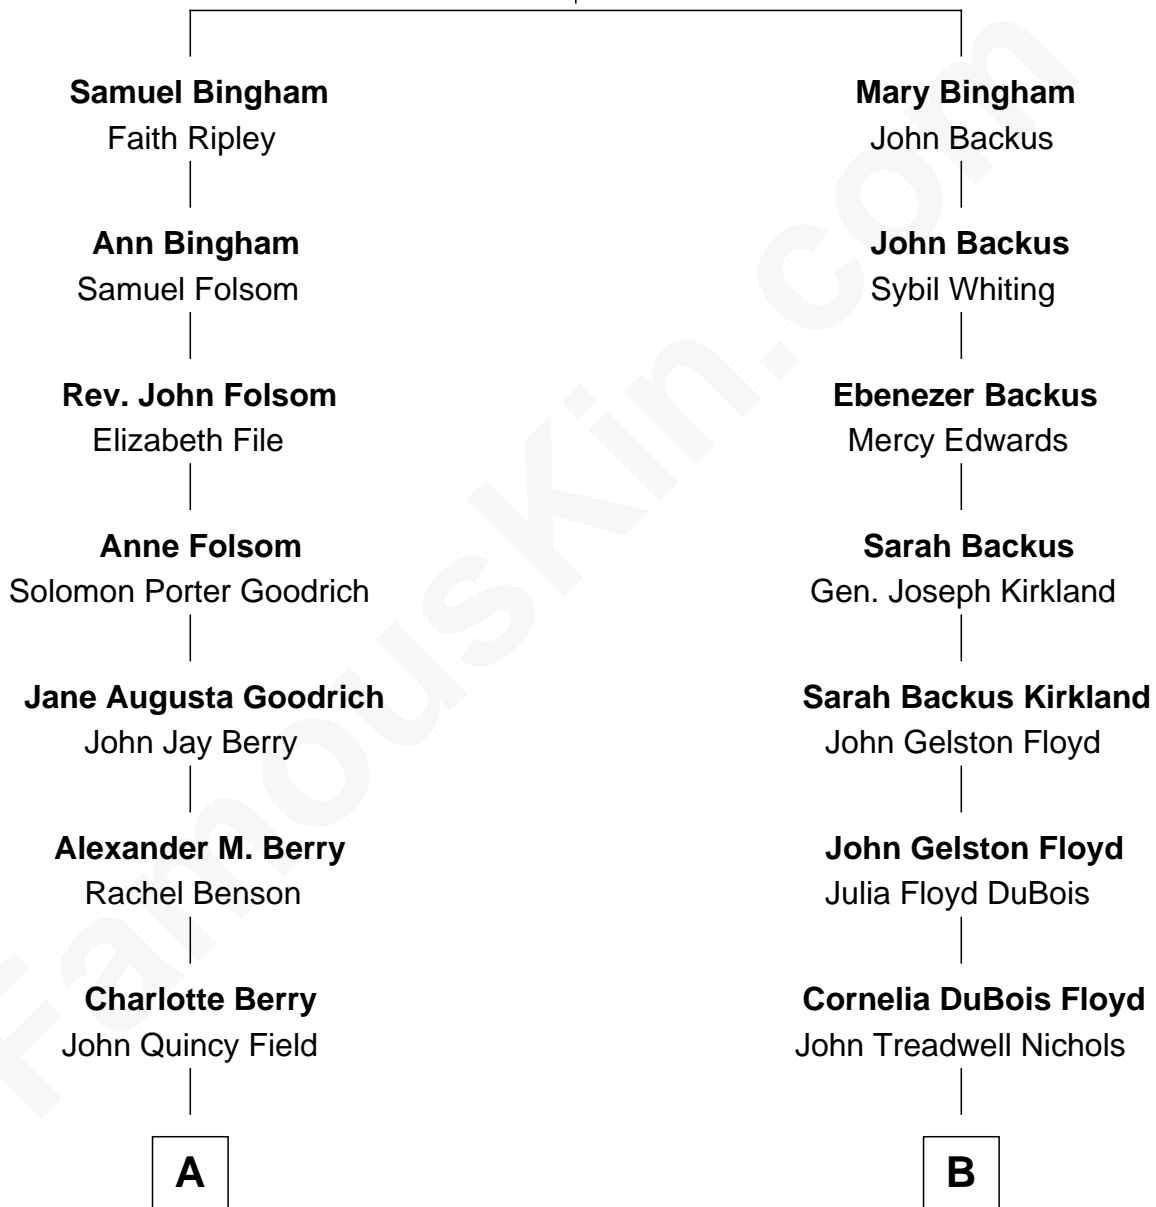

FamousKin.com Relationship Chart of

Sally Field

TV and Movie Actress

8th cousin 1 time removed of

Bill Weld

68th Governor of Massachusetts

Thomas Bingham

Mary Rudd

A

Fleet Folsom Field
Jane Elizabeth Fox

Richard Dryden Field
Margaret Joy Morlan

Sally Field
TV and Movie Actress

B

Mary Blake Nichols
David Weld

Bill Weld
68th Governor of Massachusetts

FamousKin.com