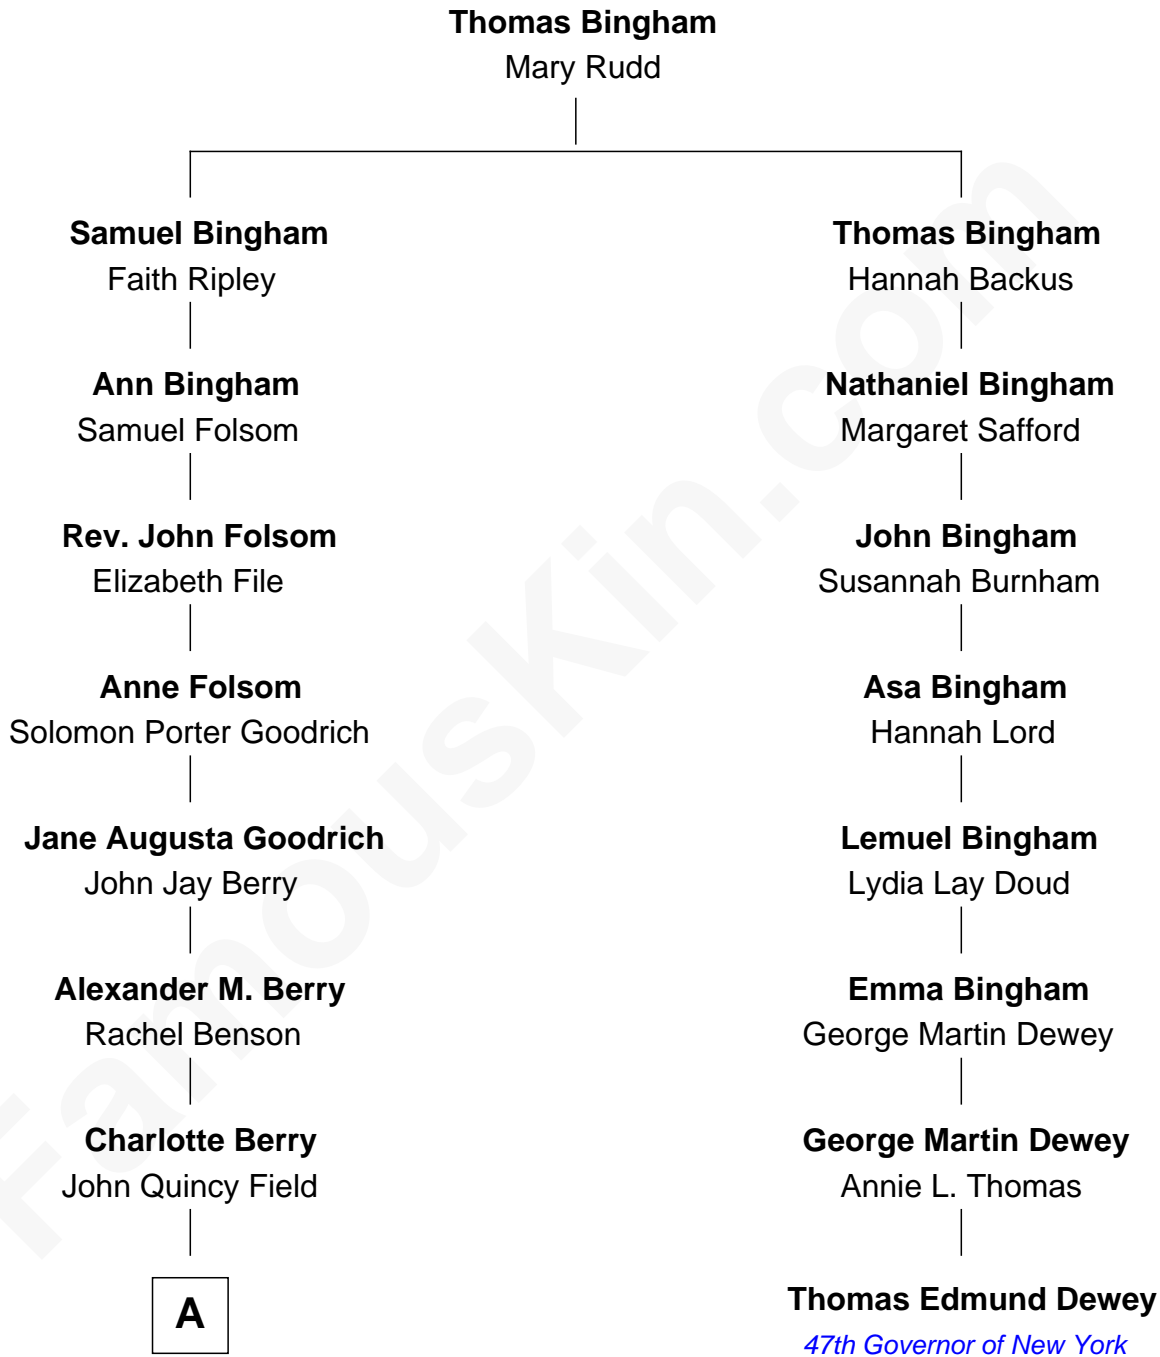

## Relationship Chart of

### Sally Field

*TV and Movie Actress*

7th cousin 2 times removed of

### Thomas Edmund Dewey

*47th Governor of New York*

**A**

—  
**Fleet Folsom Field**

Jane Elizabeth Fox

—  
**Richard Dryden Field**

Margaret Joy Morlan

—  
**Sally Field**