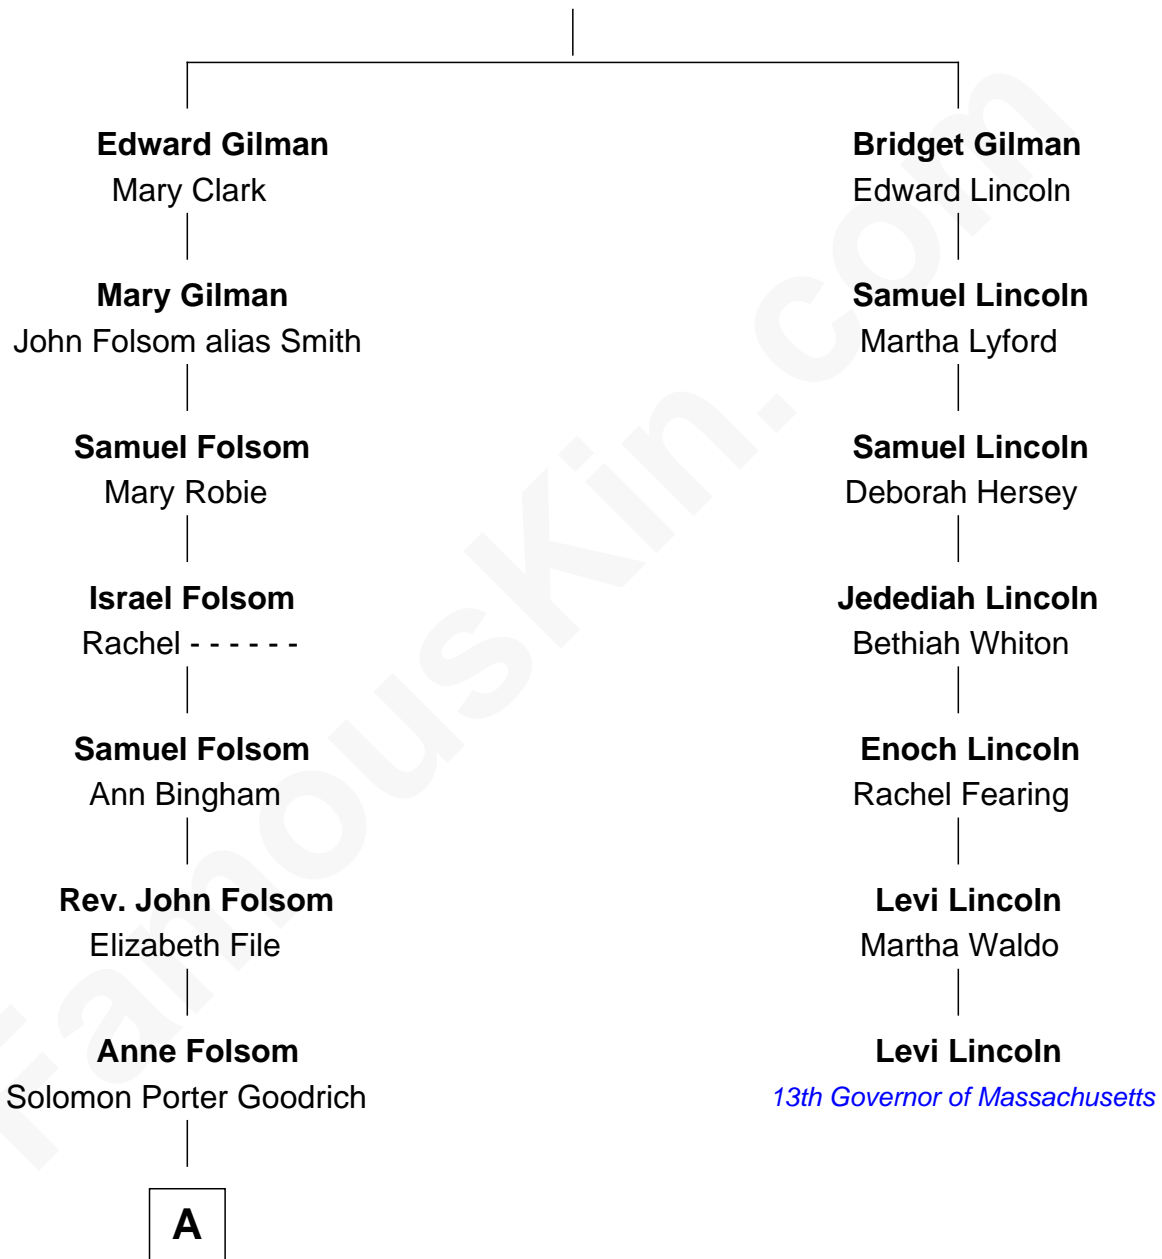

FamousKin.com Relationship Chart of

Sally Field

TV and Movie Actress

6th cousin 6 times removed of

Levi Lincoln

13th Governor of Massachusetts

Edward Gilman

A

—
Jane Augusta Goodrich

John Jay Berry

—
Alexander M. Berry

Rachel Benson

—
Charlotte Berry

John Quincy Field

—
Fleet Folsom Field

Jane Elizabeth Fox

—
Richard Dryden Field

Margaret Joy Morlan

—
Sally Field

TV and Movie Actress

FamousKin.com