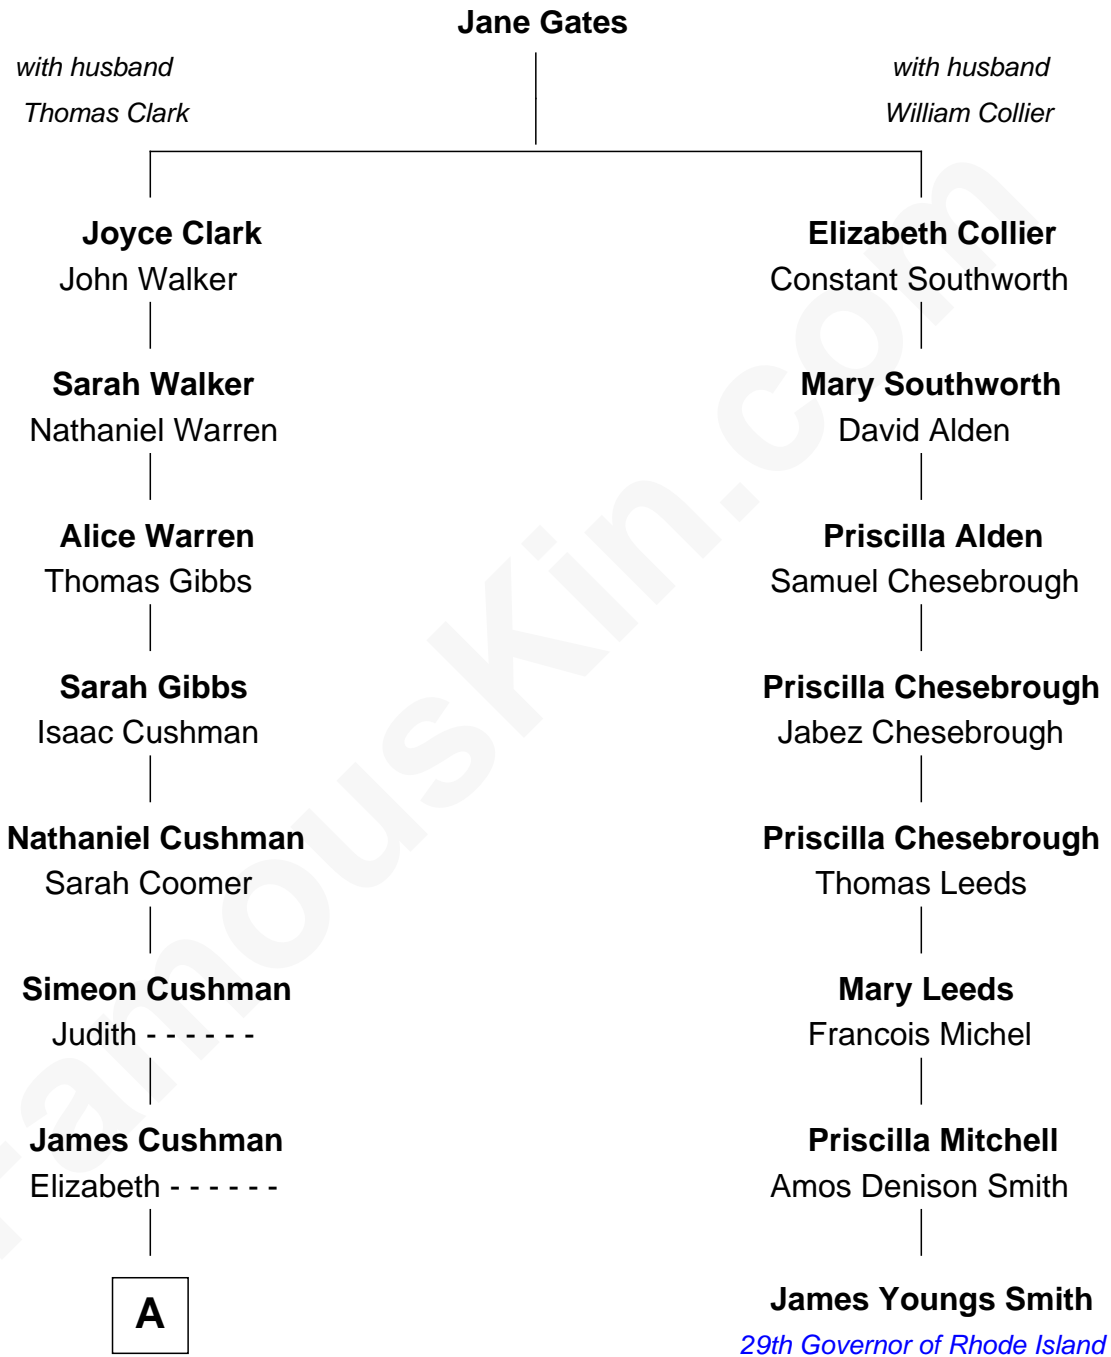

FamousKin.com
Relationship Chart of
Joanne Woodward
Movie Actress

7th cousin 4 times removed of
James Youngs Smith
29th Governor of Rhode Island

A

—
Temperance Cushman

William Drayton Wade

—
Martha Elizabeth Wade

Solomon R. Woodward

—
Wade Woodward

Minnie Waunita Verdery

—
Wade Woodward

Elinor Gasque Trimmier

—
Joanne Woodward

Movie Actress

FamousKin.com