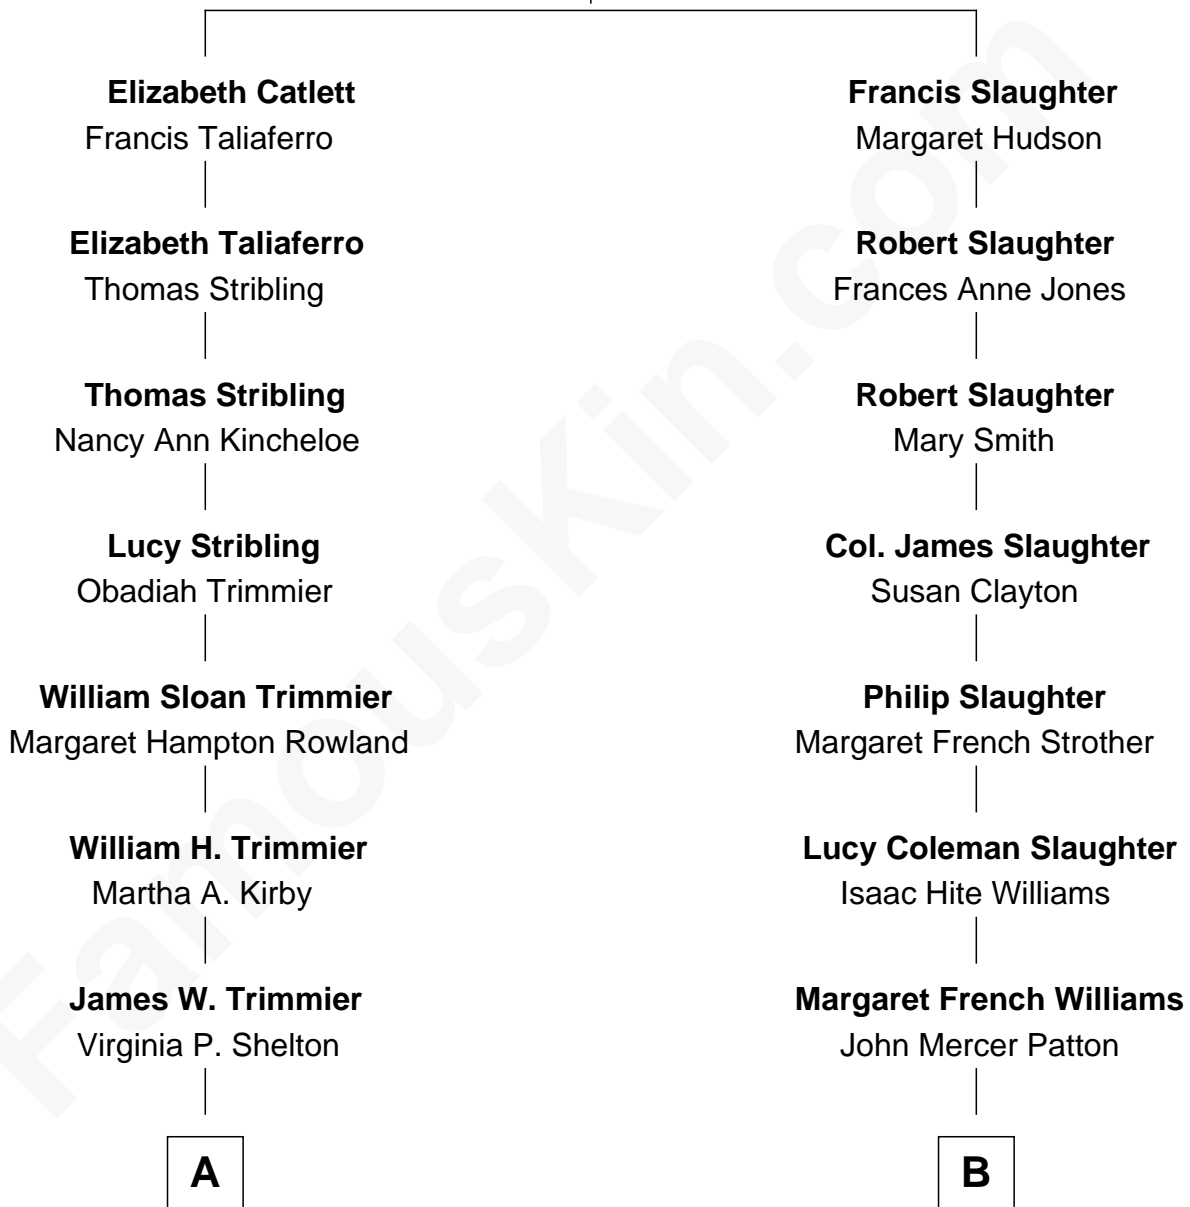

# FamousKin.com Relationship Chart of

**Joanne Woodward**

*Movie Actress*

9th cousin of

**General George S. Patton**

*U.S. Army - World War II*

**Elizabeth Underwood**

*with husband  
Col. John Catlett*

*with husband  
Francis Slaughter*

**A**

**James Lloyd Trimmier**  
Eleanor Gasque Gignilliat

**Elinor Gasque Trimmier**  
Wade Woodward

**Joanne Woodward**  
*Movie Actress*

**B**

**George Smith Patton**  
Susan Thornton Glassell