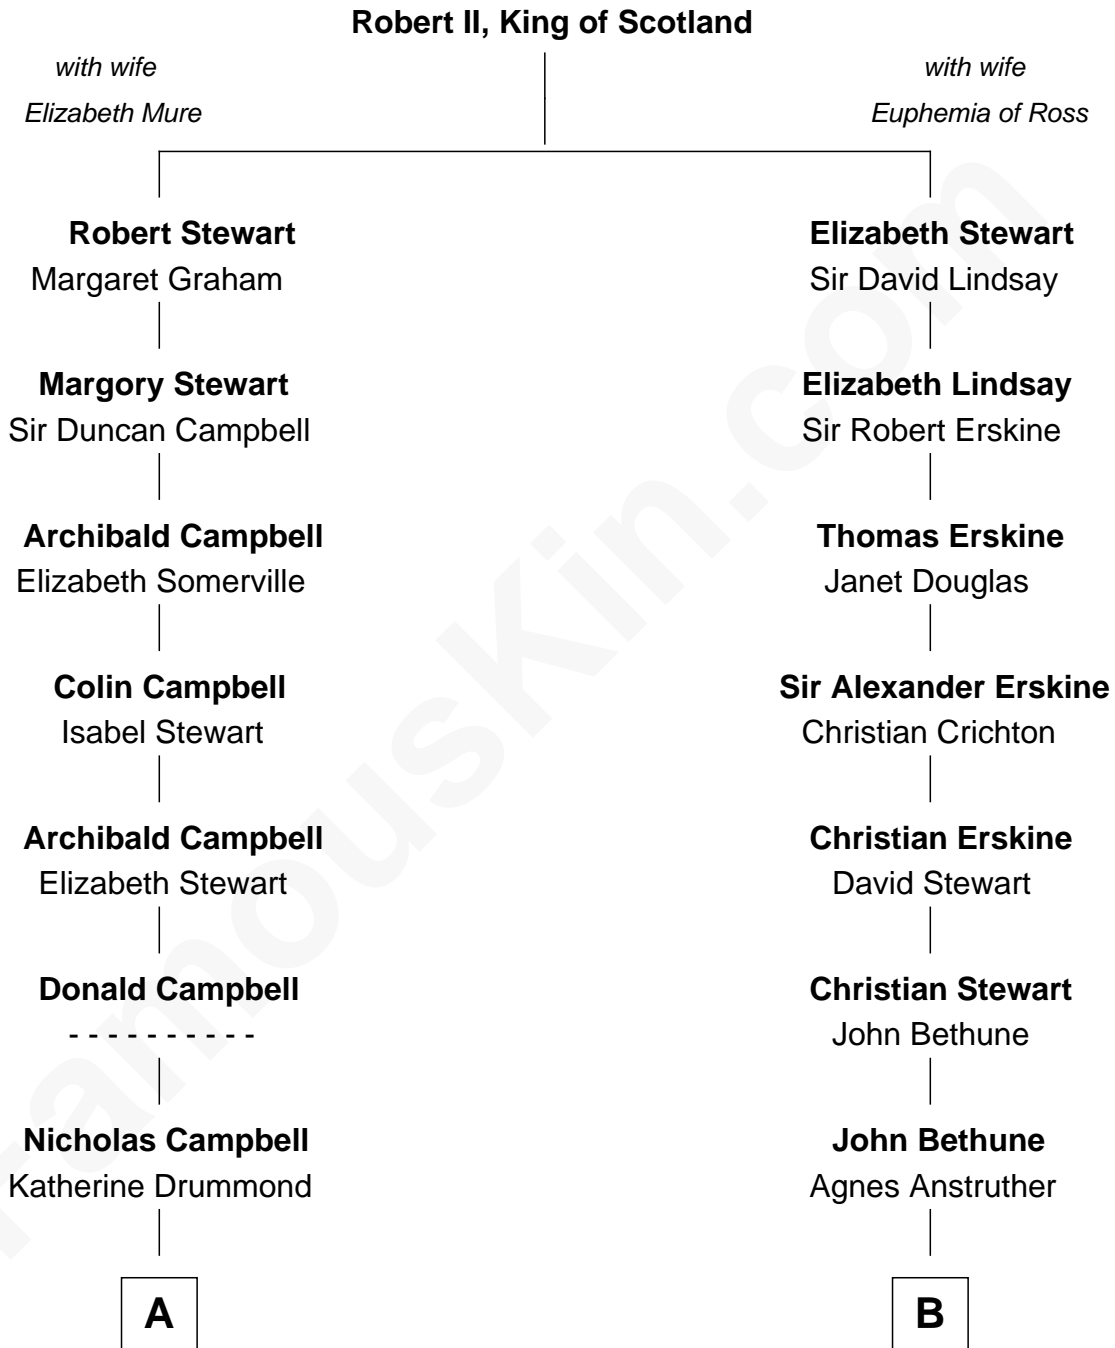

FamousKin.com
Relationship Chart of
Joanne Woodward
Movie Actress

18th cousin 1 time removed of
General George S. Patton
U.S. Army - World War II

FamousKin.com