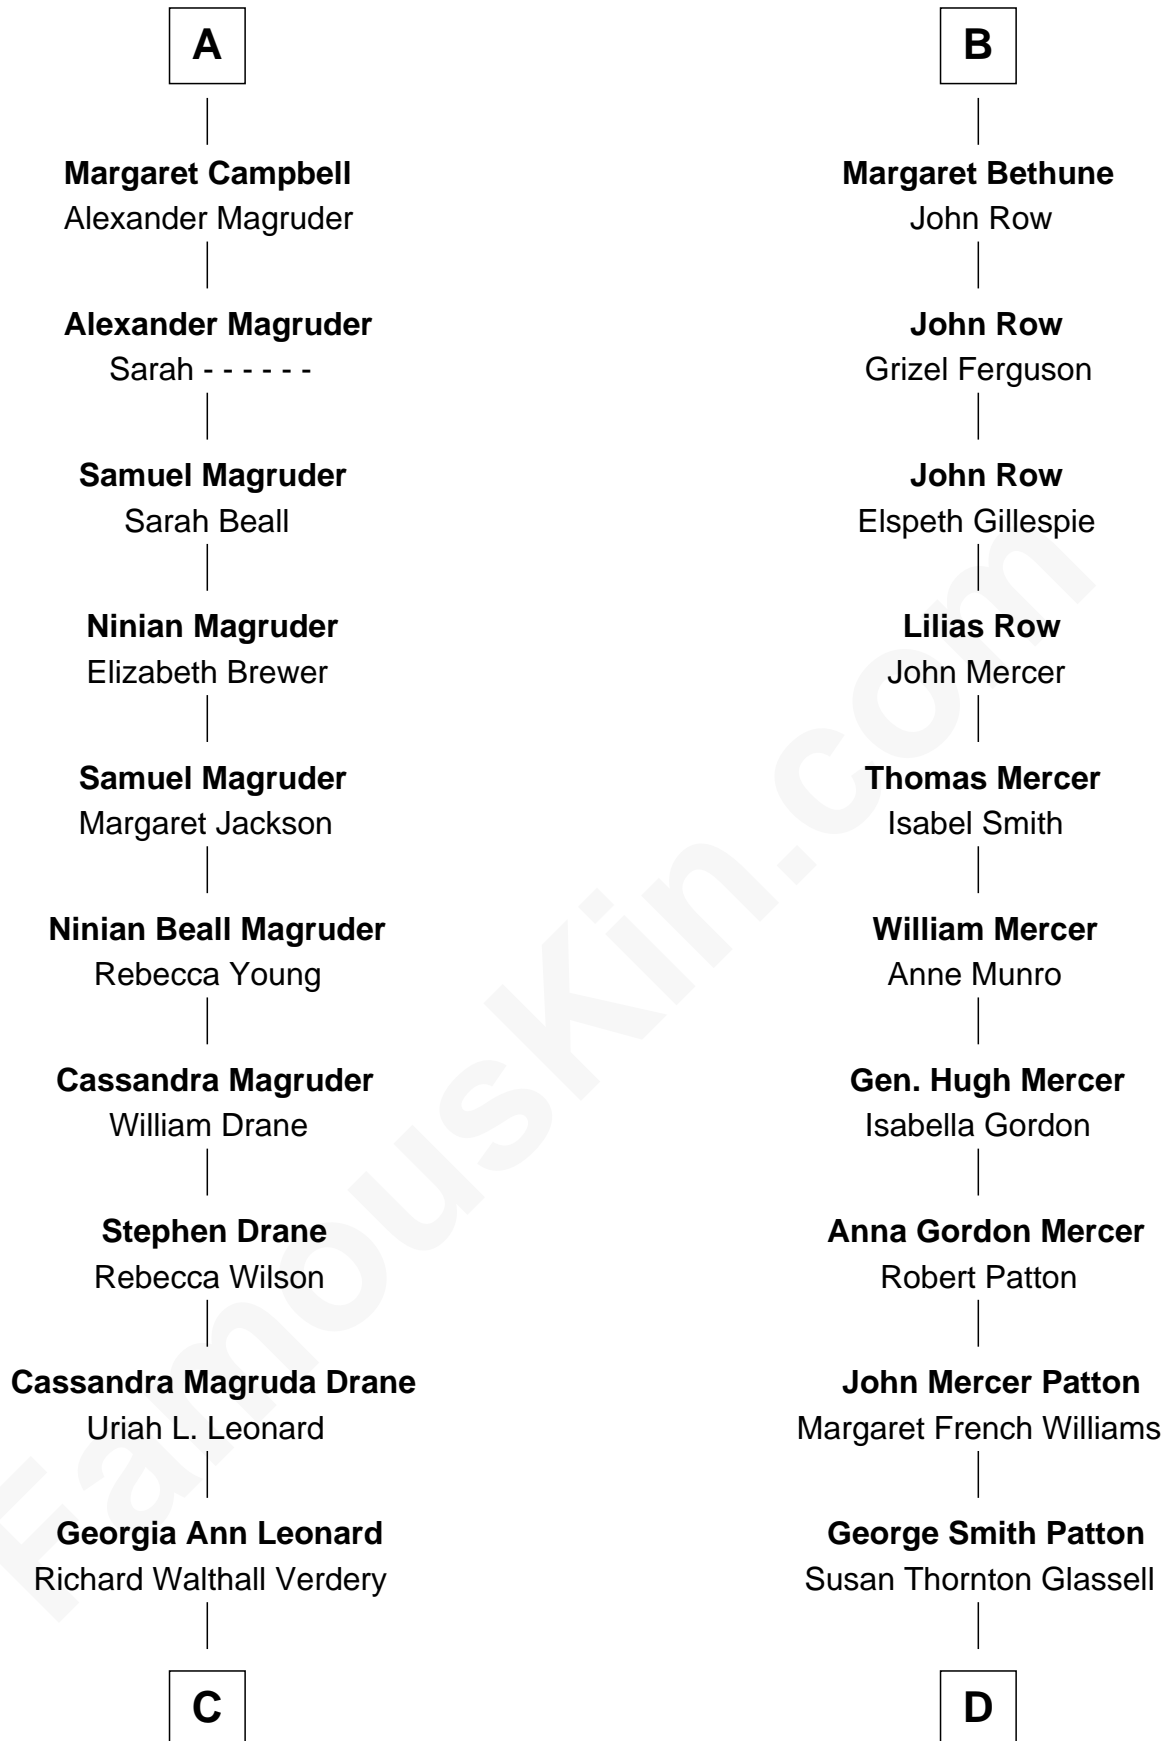

FamousKin.com
Relationship Chart of
Joanne Woodward
Movie Actress

18th cousin 1 time removed of
General George S. Patton
U.S. Army - World War II

FamousKin.com