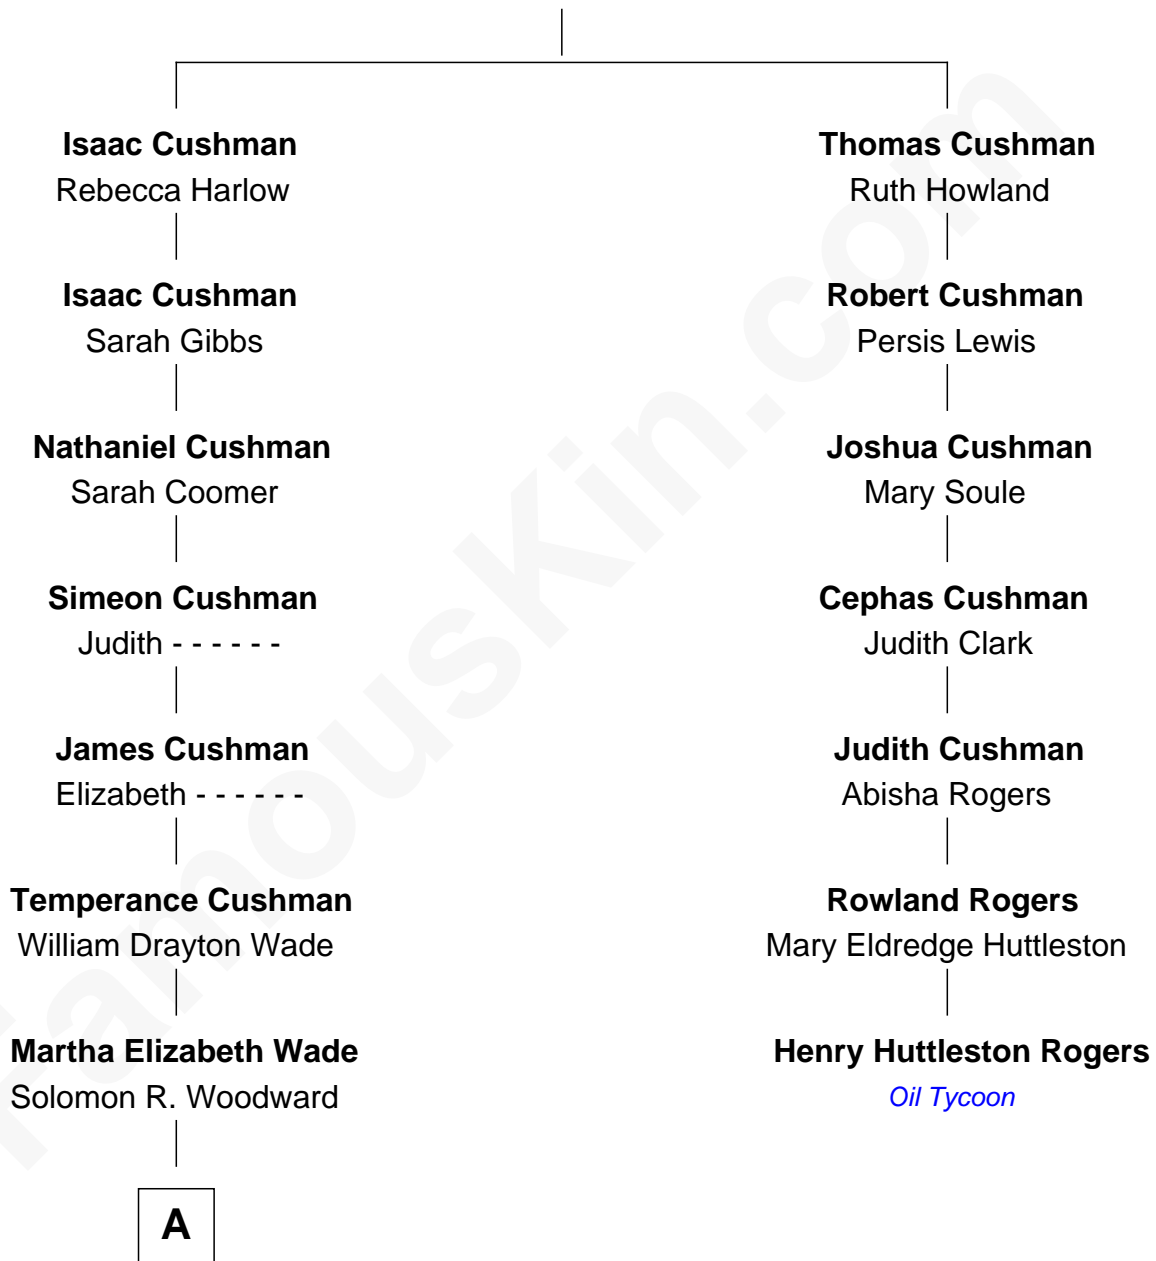

FamousKin.com Relationship Chart of

Joanne Woodward

Movie Actress

6th cousin 3 times removed of

Henry Huttleston Rogers

Oil Tycoon

Thomas Cushman

Mary Allerton

A

—
Wade Woodward
Minnie Waunita Verdery

—
Wade Woodward
Elinor Gasque Trimmier

—
Joanne Woodward
Movie Actress

FamousKin.com