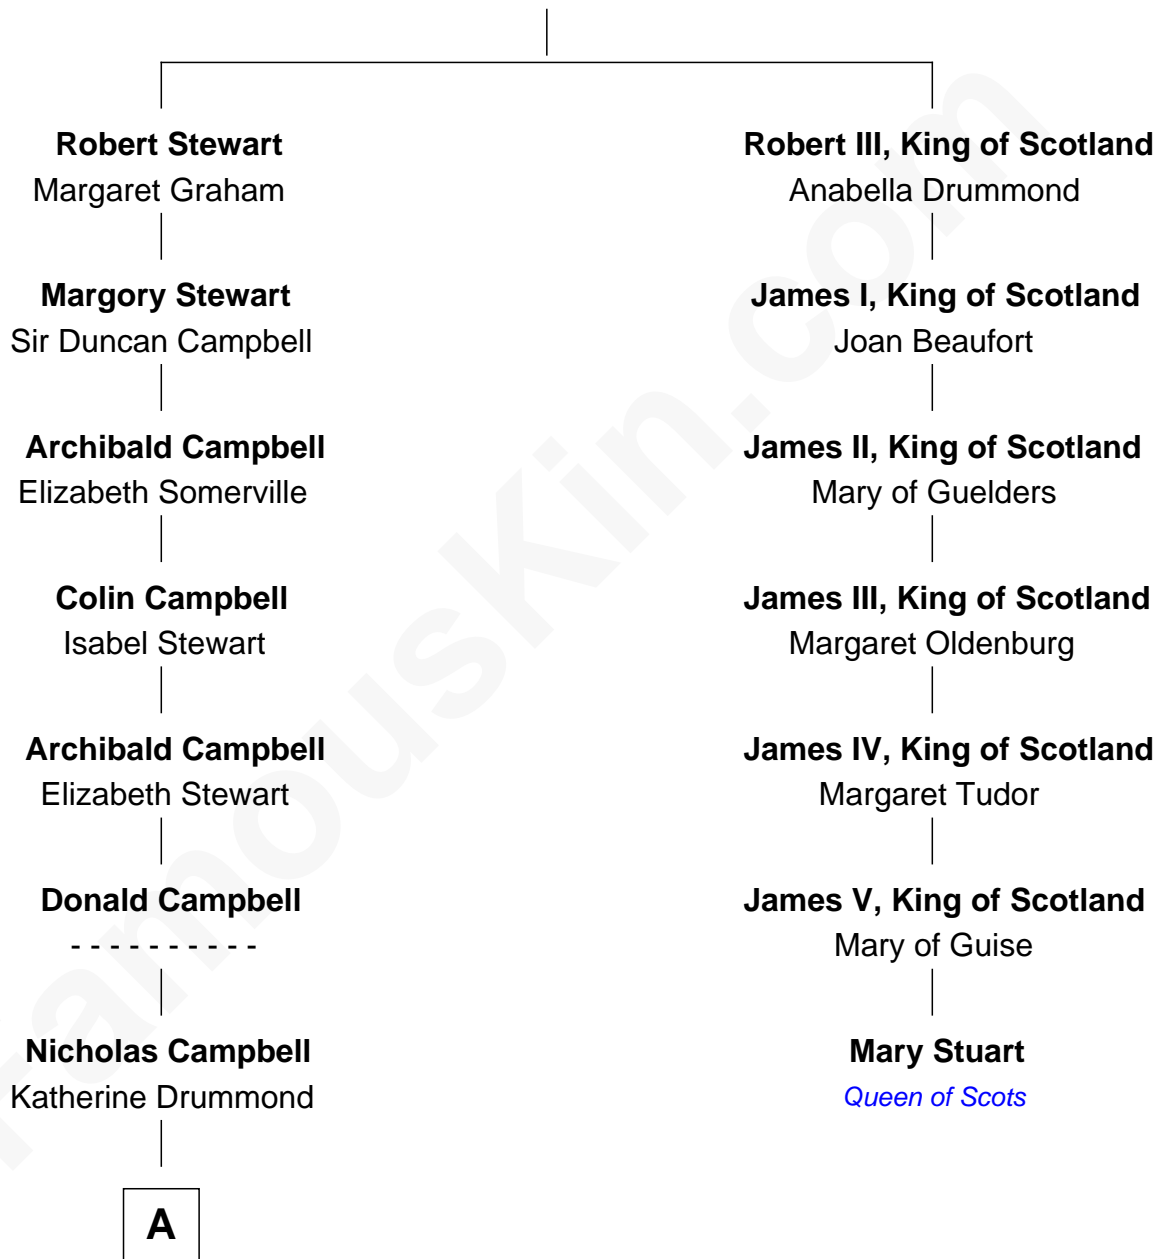

## Relationship Chart of

### Joanne Woodward

Movie Actress

6th cousin 13 times removed of

**Mary Stuart**

Queen of Scots

**Robert II, King of Scotland**

Elizabeth Mure

**B**

—  
**Minnie Waunita Verdery**

Wade Woodward

—  
**Wade Woodward**

Elinor Gasque Trimmier

—  
**Joanne Woodward**

*Movie Actress*

FamousKin.com