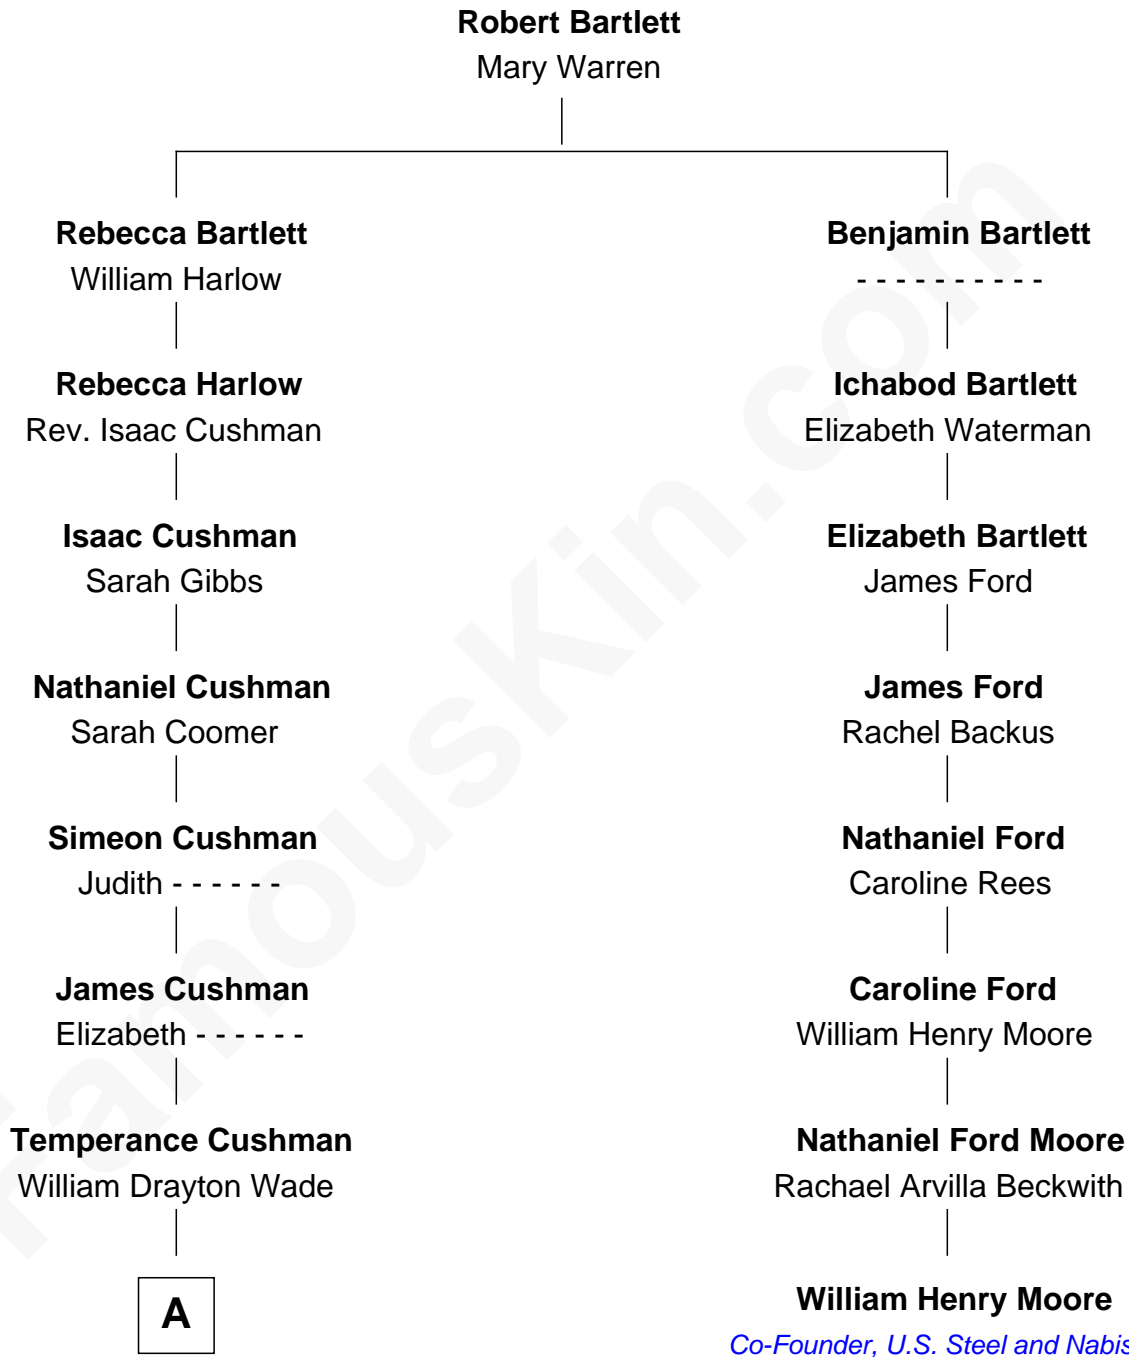

FamousKin.com
Relationship Chart of
Joanne Woodward
Movie Actress

7th cousin 3 times removed of
William Henry Moore
Co-Founder, U.S. Steel and Nabisco

A

—
Martha Elizabeth Wade

Solomon R. Woodward

—
Wade Woodward

Minnie Waunita Verdery

—
Wade Woodward

Elinor Gasque Trimmier

—
Joanne Woodward

Movie Actress

FamousKin.com