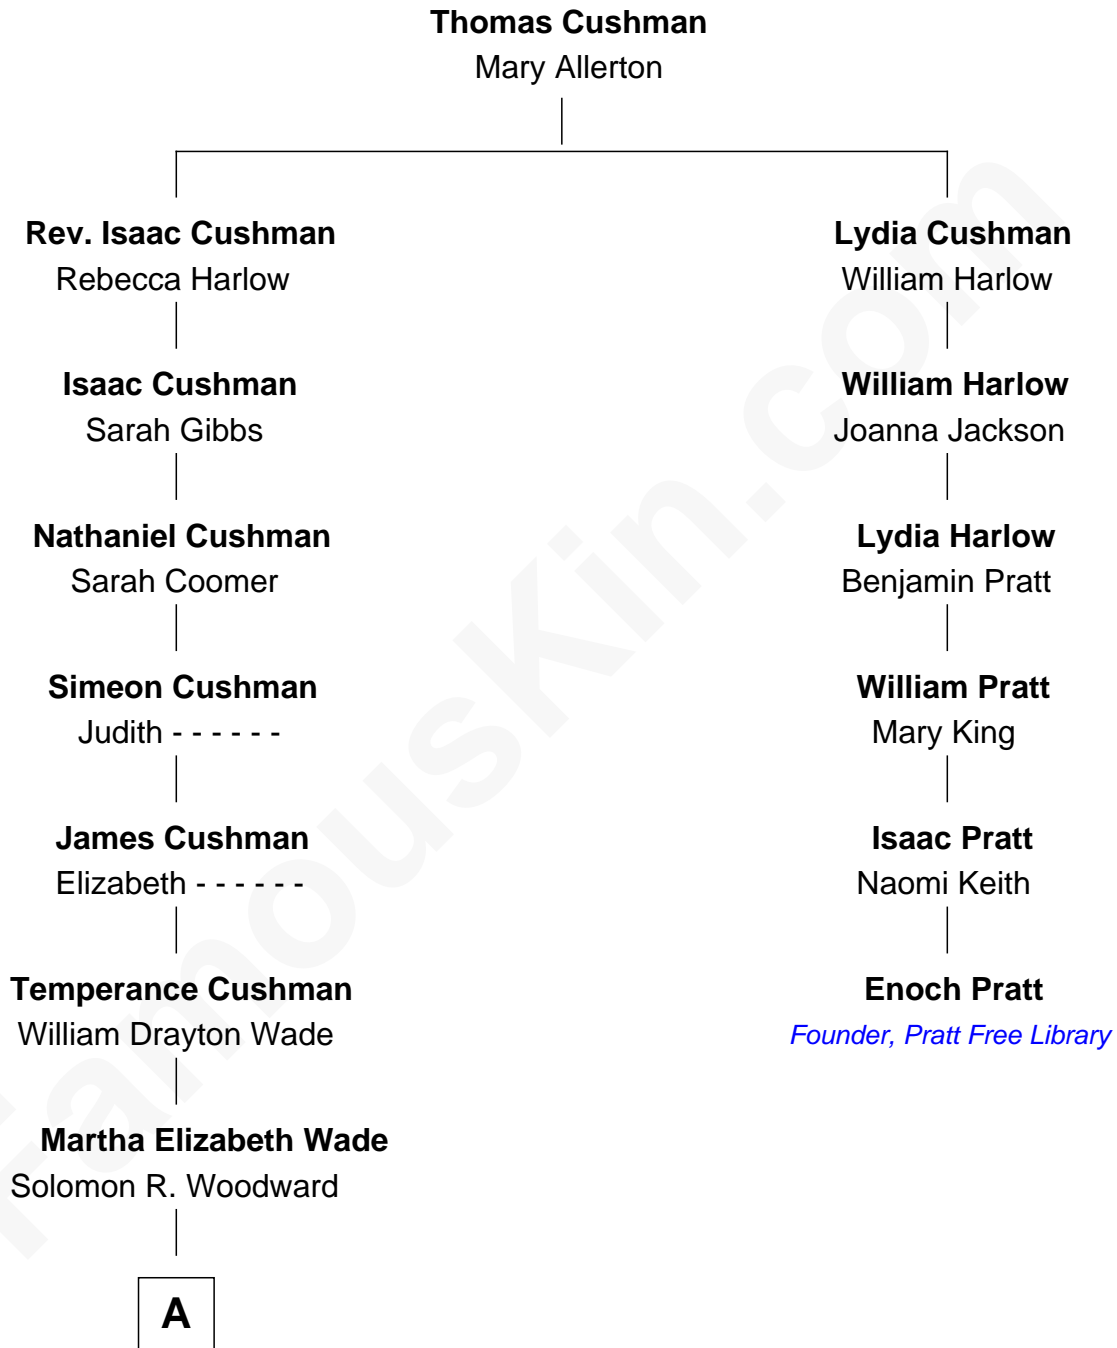

**FamousKin.com**  
**Relationship Chart of**  
**Joanne Woodward**  
*Movie Actress*

**5th cousin 4 times removed of**  
**Enoch Pratt**  
*Founder of Enoch Pratt Free Library*

**A**

—  
**Wade Woodward**  
Minnie Waunita Verdery

—  
**Wade Woodward**  
Elinor Gasque Trimmier

—  
**Joanne Woodward**  
*Movie Actress*

FamousKin.com