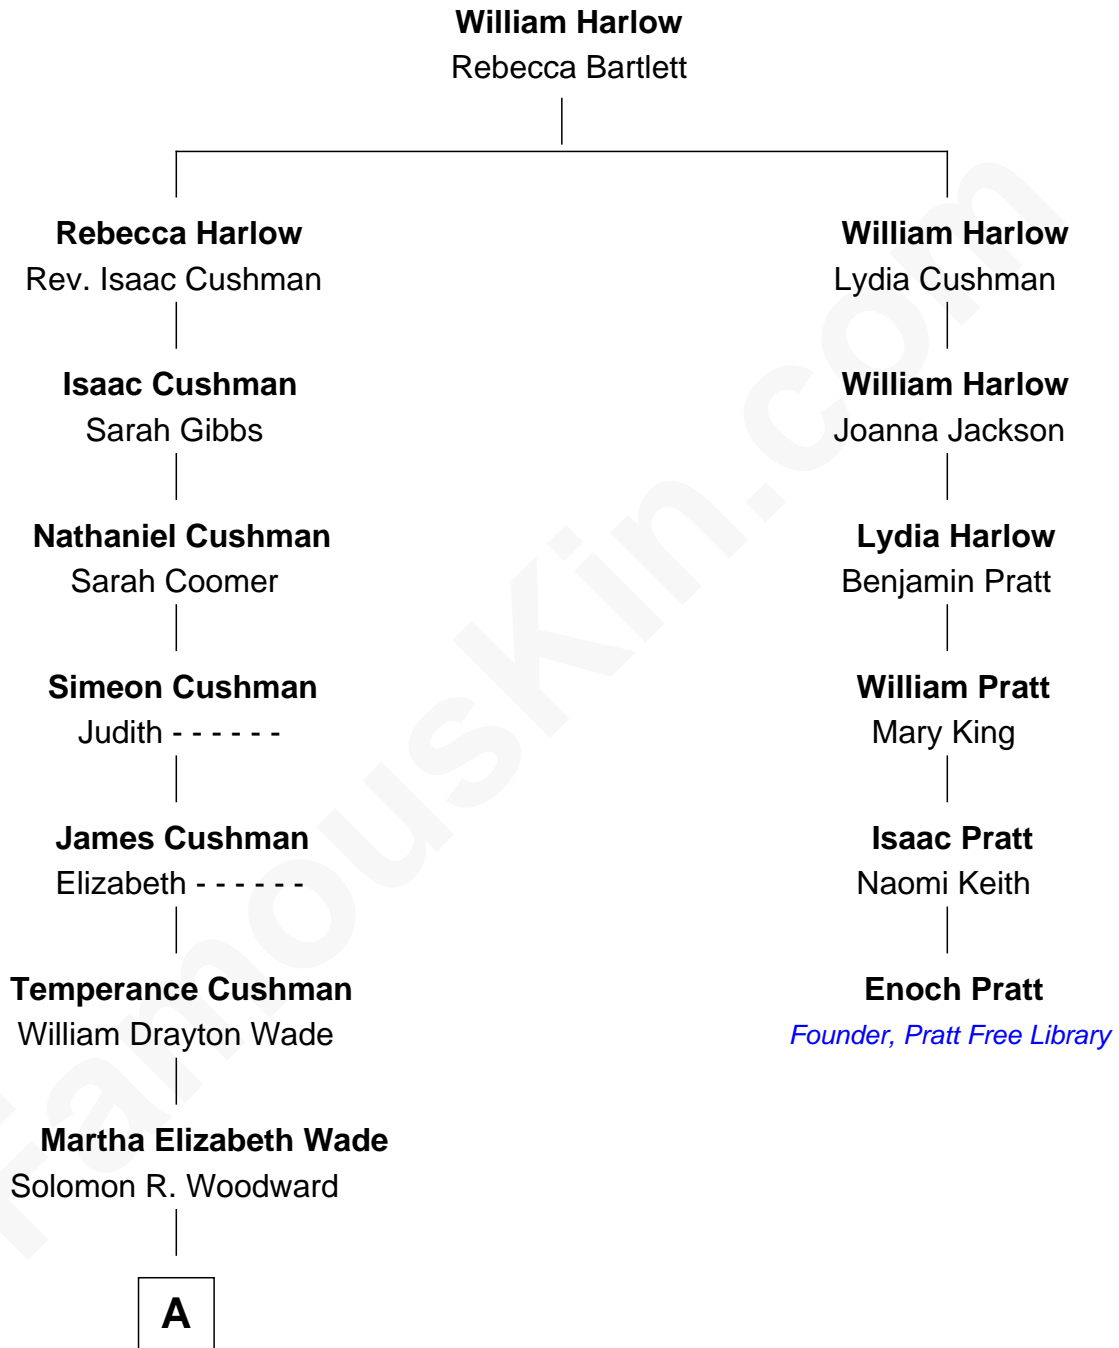

**FamousKin.com**  
**Relationship Chart of**  
**Joanne Woodward**  
*Movie Actress*

**5th cousin 4 times removed of**  
**Enoch Pratt**  
*Founder of Enoch Pratt Free Library*

**A**

—  
**Wade Woodward**  
Minnie Waunita Verdery

—  
**Wade Woodward**  
Elinor Gasque Trimmier

—  
**Joanne Woodward**  
*Movie Actress*

FamousKin.com