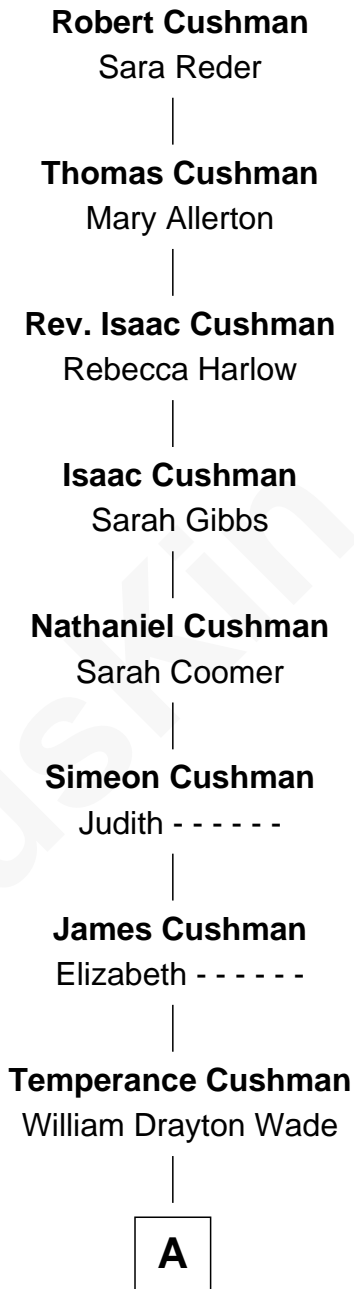

FamousKin.com Relationship Chart of

Joanne Woodward

Movie Actress

9th Great-granddaughter of

Robert Cushman

(c1577/8 - 1625) Fortune passenger 1621

A

—
Martha Elizabeth Wade
Solomon R. Woodward

—
Wade Woodward
Minnie Waunita Verdery

—
Wade Woodward
Elinor Gasque Trimmier

—
Joanne Woodward
Movie Actress

FamousKin.com