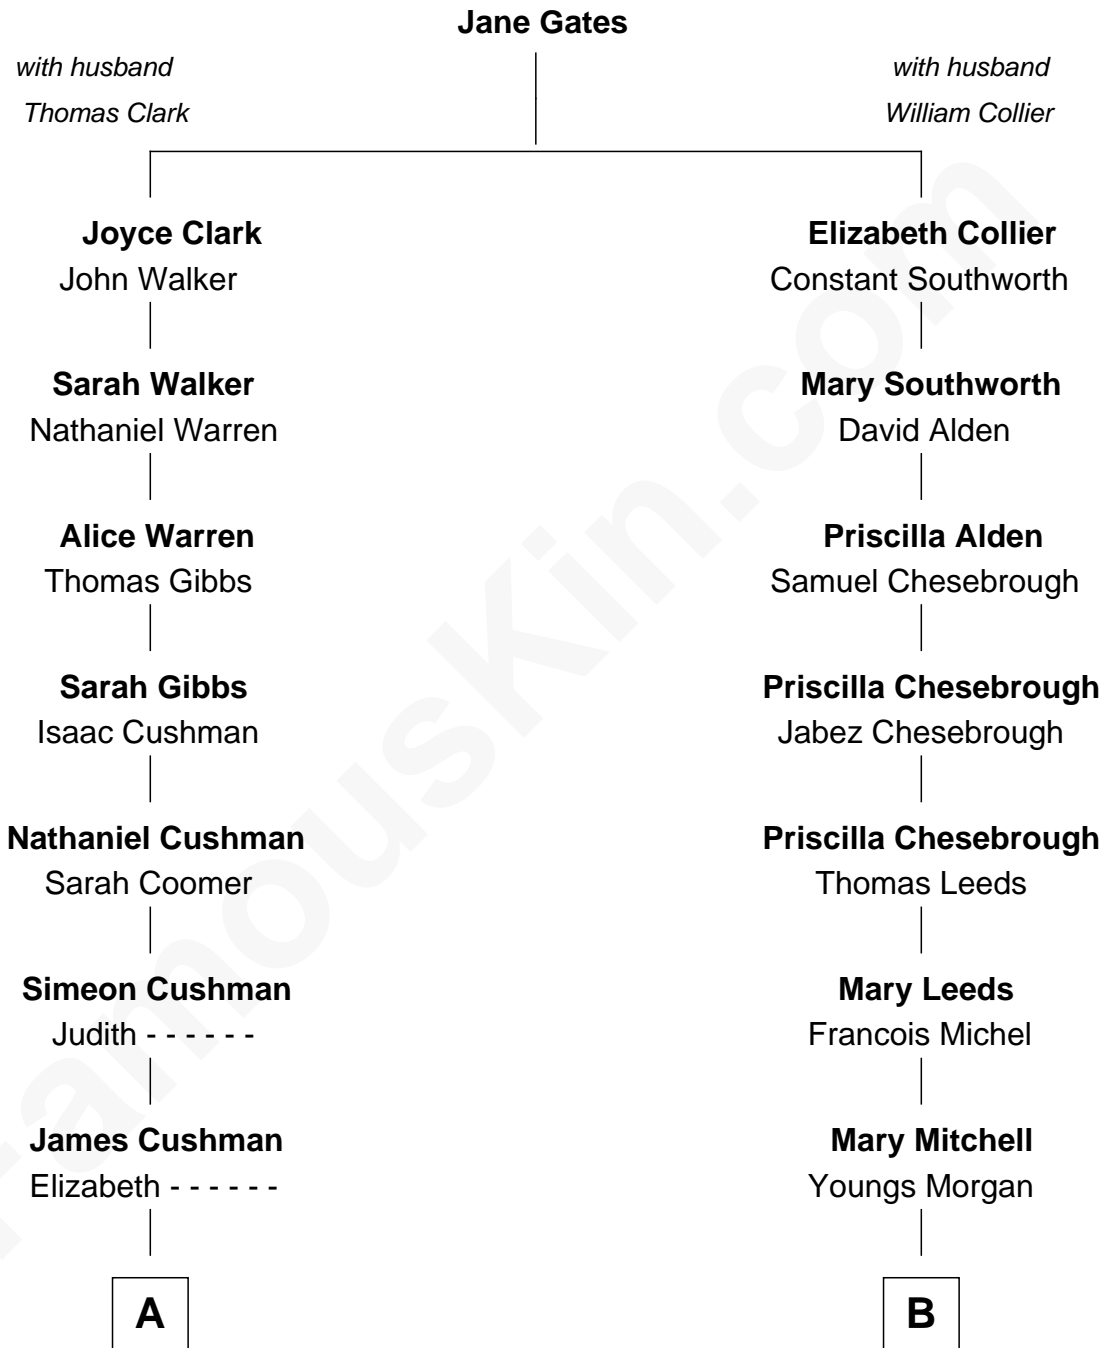

FamousKin.com
Relationship Chart of
Joanne Woodward
Movie Actress

8th cousin 3 times removed of
William Sprague
27th Governor of Rhode Island

A

Temperance Cushman

William Drayton Wade

Martha Elizabeth Wade

Solomon R. Woodward

Wade Woodward

Minnie Waunita Verdery

Wade Woodward

Elinor Gasque Trimmier

Joanne Woodward

Movie Actress

B

Fanny Morgan

Amasa Sprague

William Sprague

27th Governor of Rhode Island

FamousKin.com