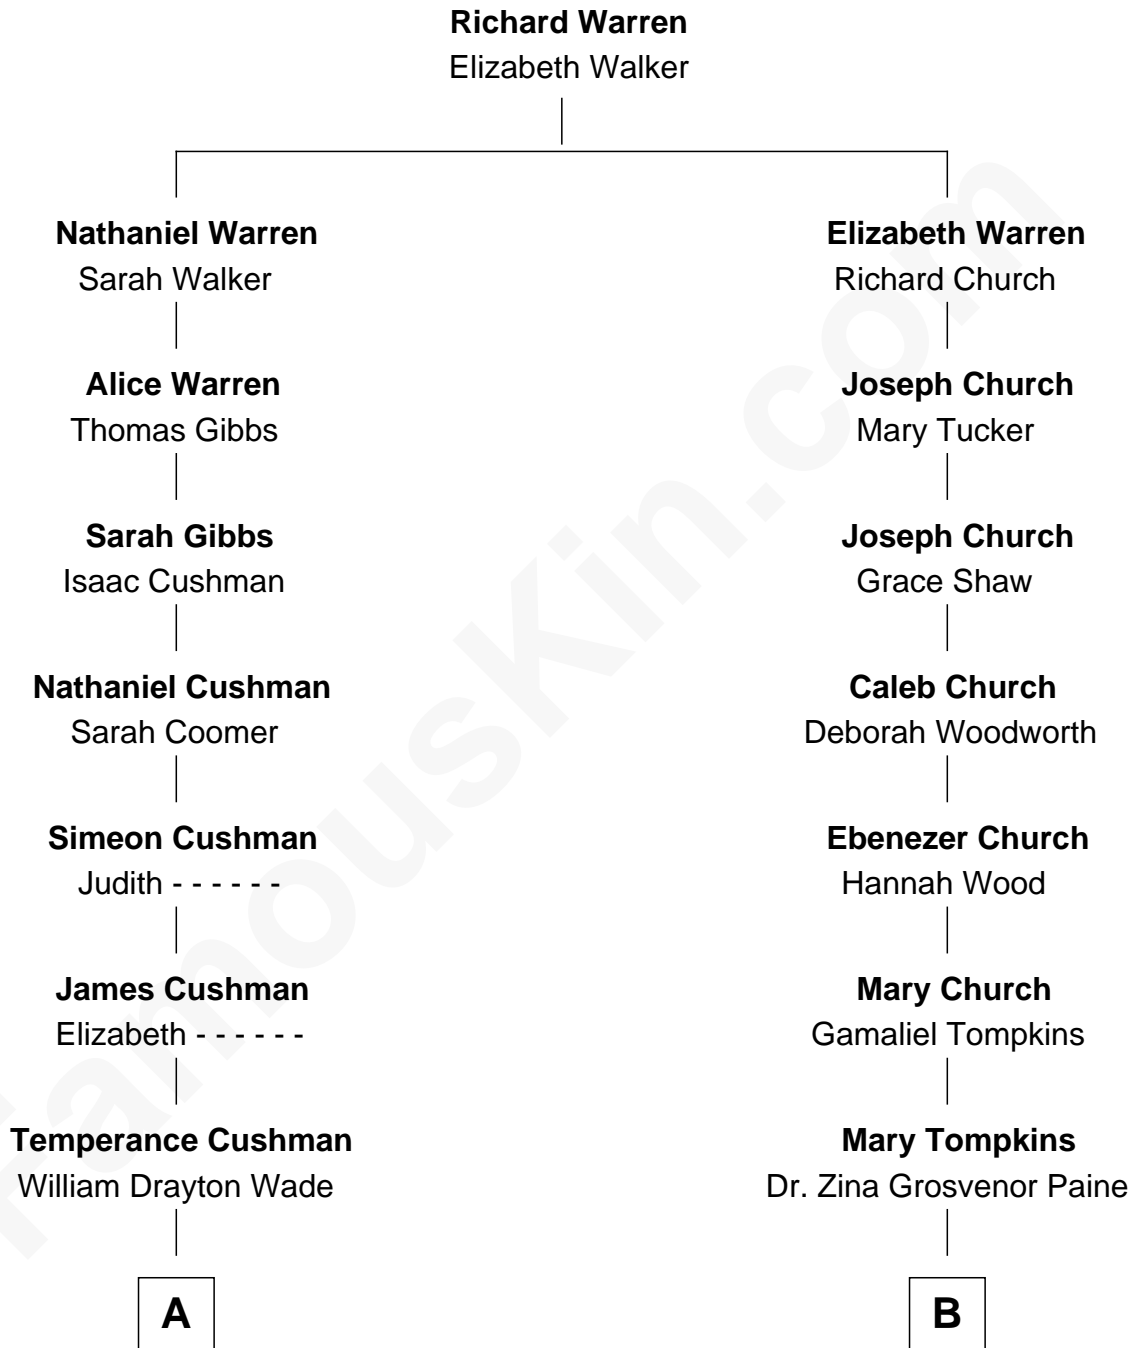

**FamousKin.com**  
**Relationship Chart of**  
**Joanne Woodward**  
*Movie Actress*

9th cousin 1 time removed of

**Charles M. Dale**  
*66th Governor of New Hampshire*

**A**

**Martha Elizabeth Wade**  
Solomon R. Woodward

**Wade Woodward**  
Minnie Waunita Verdery

**Wade Woodward**  
Elinor Gasque Trimmier

**Joanne Woodward**  
*Movie Actress*

**B**

**Nathaniel Tompkins Paine**  
Martha Mariah Milby

**Maud Paine**  
Fred Vernon Dale

**Charles M. Dale**  
*66th Governor of New Hampshire*

FamousKin.com