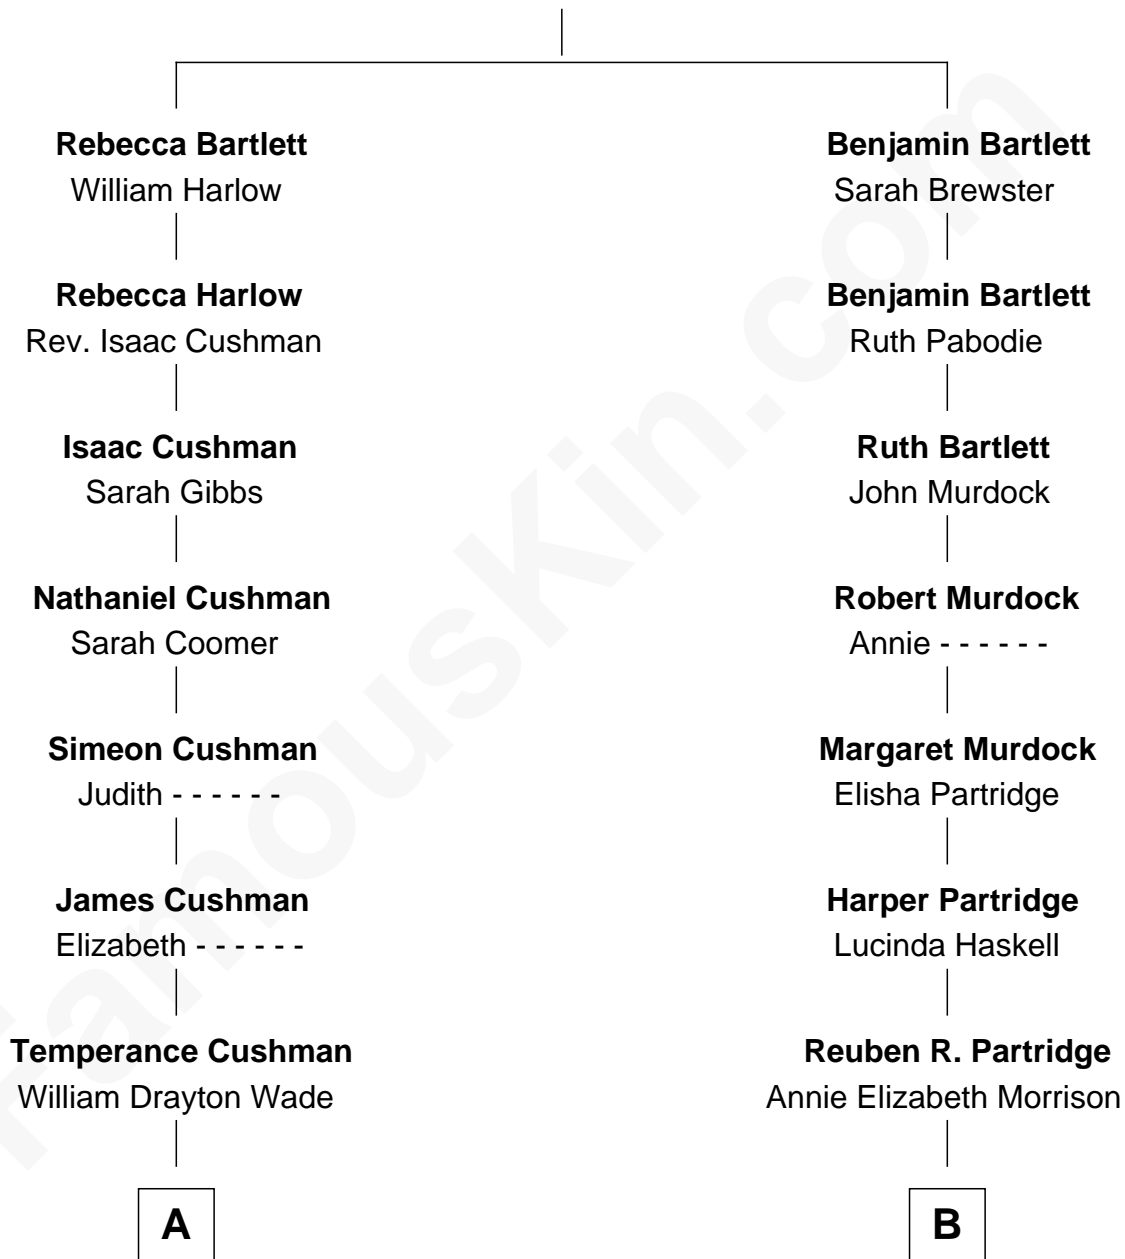

FamousKin.com Relationship Chart of

Joanne Woodward

Movie Actress

10th cousin of

Diane Brewster

TV and Movie Actress

Robert Bartlett

Mary Warren

A

Martha Elizabeth Wade

Solomon R. Woodward

Wade Woodward

Minnie Waunita Verdery

Wade Woodward

Elinor Gasque Trimmier

Joanne Woodward