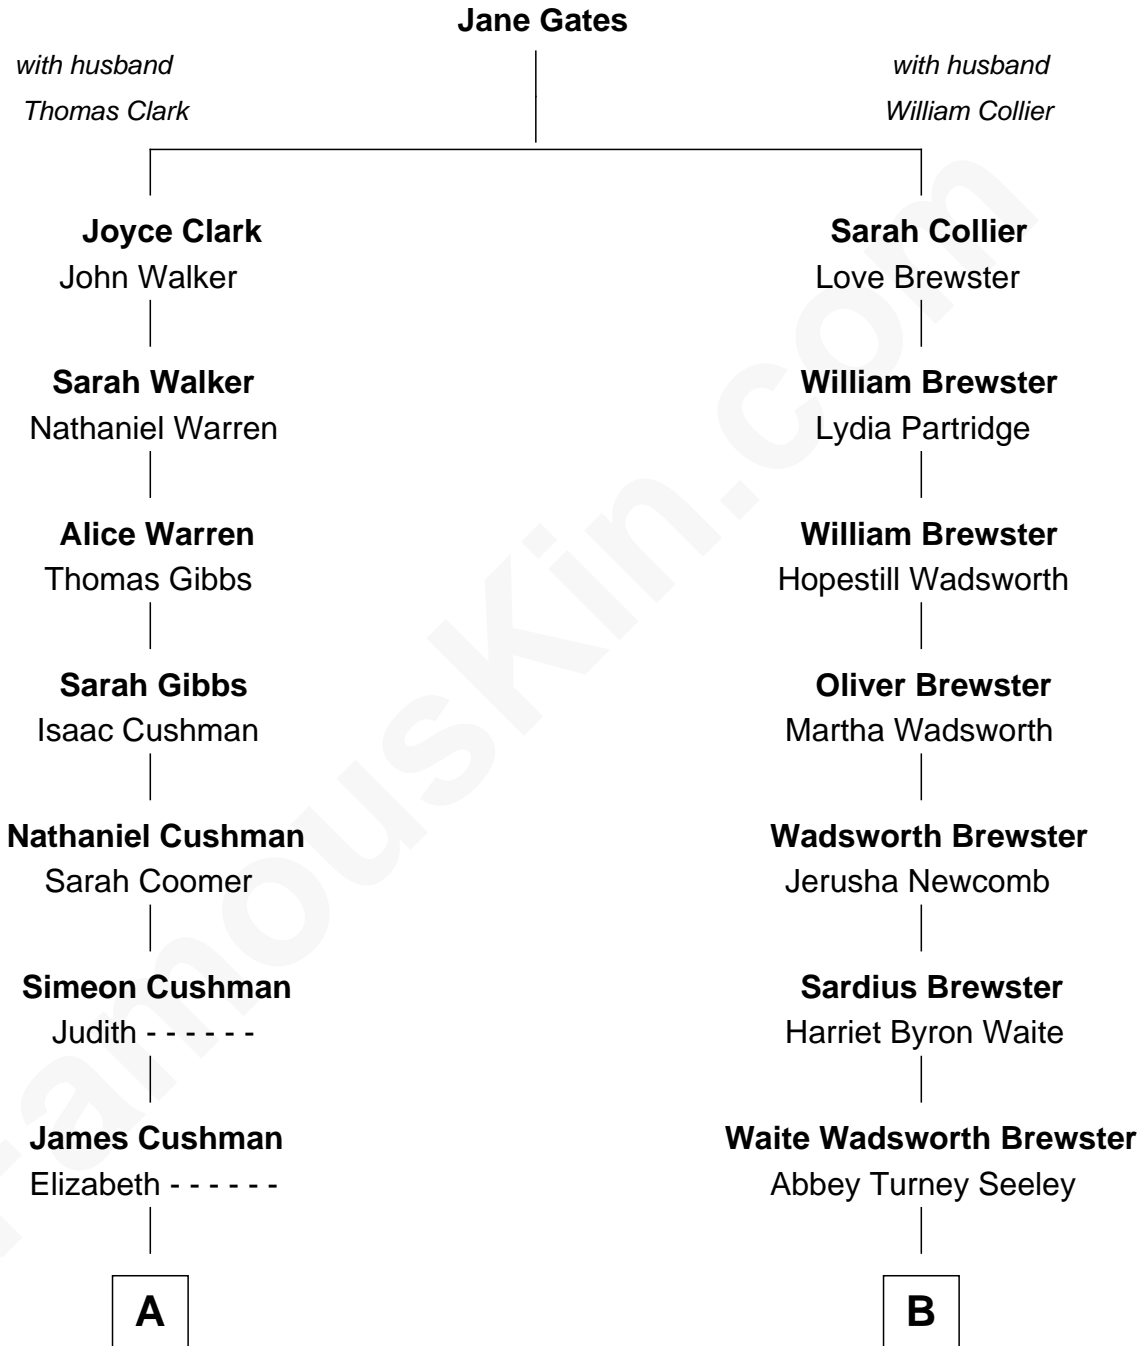

FamousKin.com
Relationship Chart of
Joanne Woodward
Movie Actress

10th cousin 1 time removed of

Diane Brewster
TV and Movie Actress

A

Temperance Cushman

William Drayton Wade

Martha Elizabeth Wade

Solomon R. Woodward

Wade Woodward

Minnie Waunita Verdery

Wade Woodward

Elinor Gasque Trimmier

Joanne Woodward

Movie Actress

B

Arthur Seeley Brewster

Annie Harriet Byard

Reginald Raymond Brewster

Grace Anna Sloane

Phillip Sloane Brewster

Geraldine Craddock

Diane Brewster

TV and Movie Actress