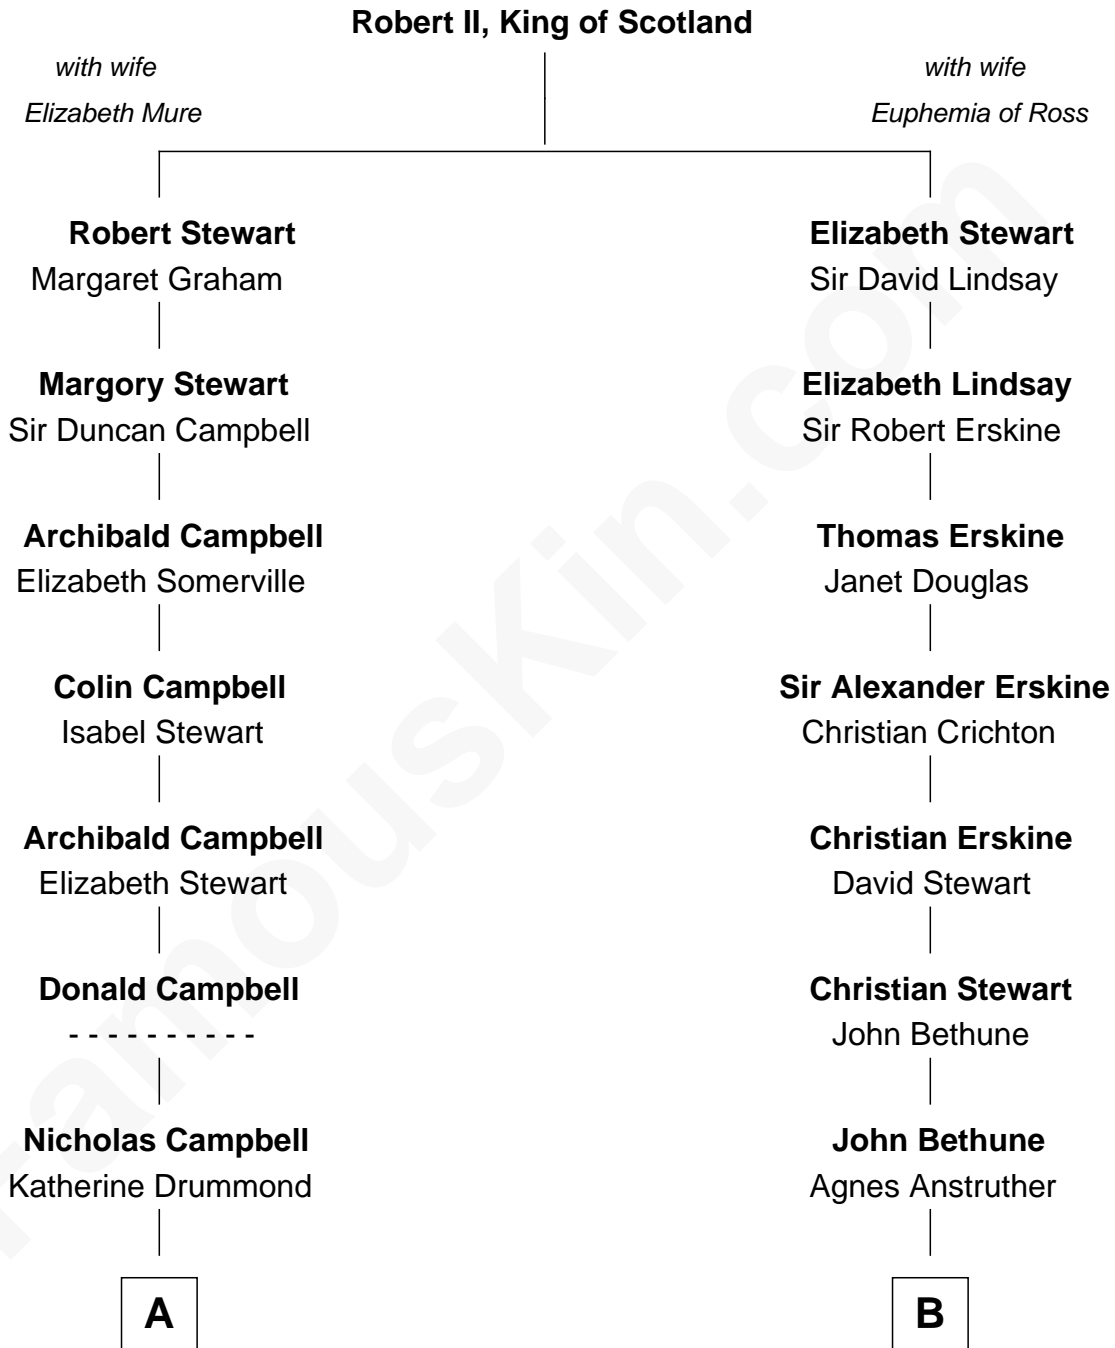

**FamousKin.com**  
**Relationship Chart of**  
**Joanne Woodward**  
*Movie Actress*

13th cousin 6 times removed of  
**General Hugh Mercer**  
*American Revolution*

**C**

—  
**Minnie Waunita Verdery**

Wade Woodward

—  
**Wade Woodward**

Elinor Gasque Trimmier

—  
**Joanne Woodward**

*Movie Actress*

FamousKin.com