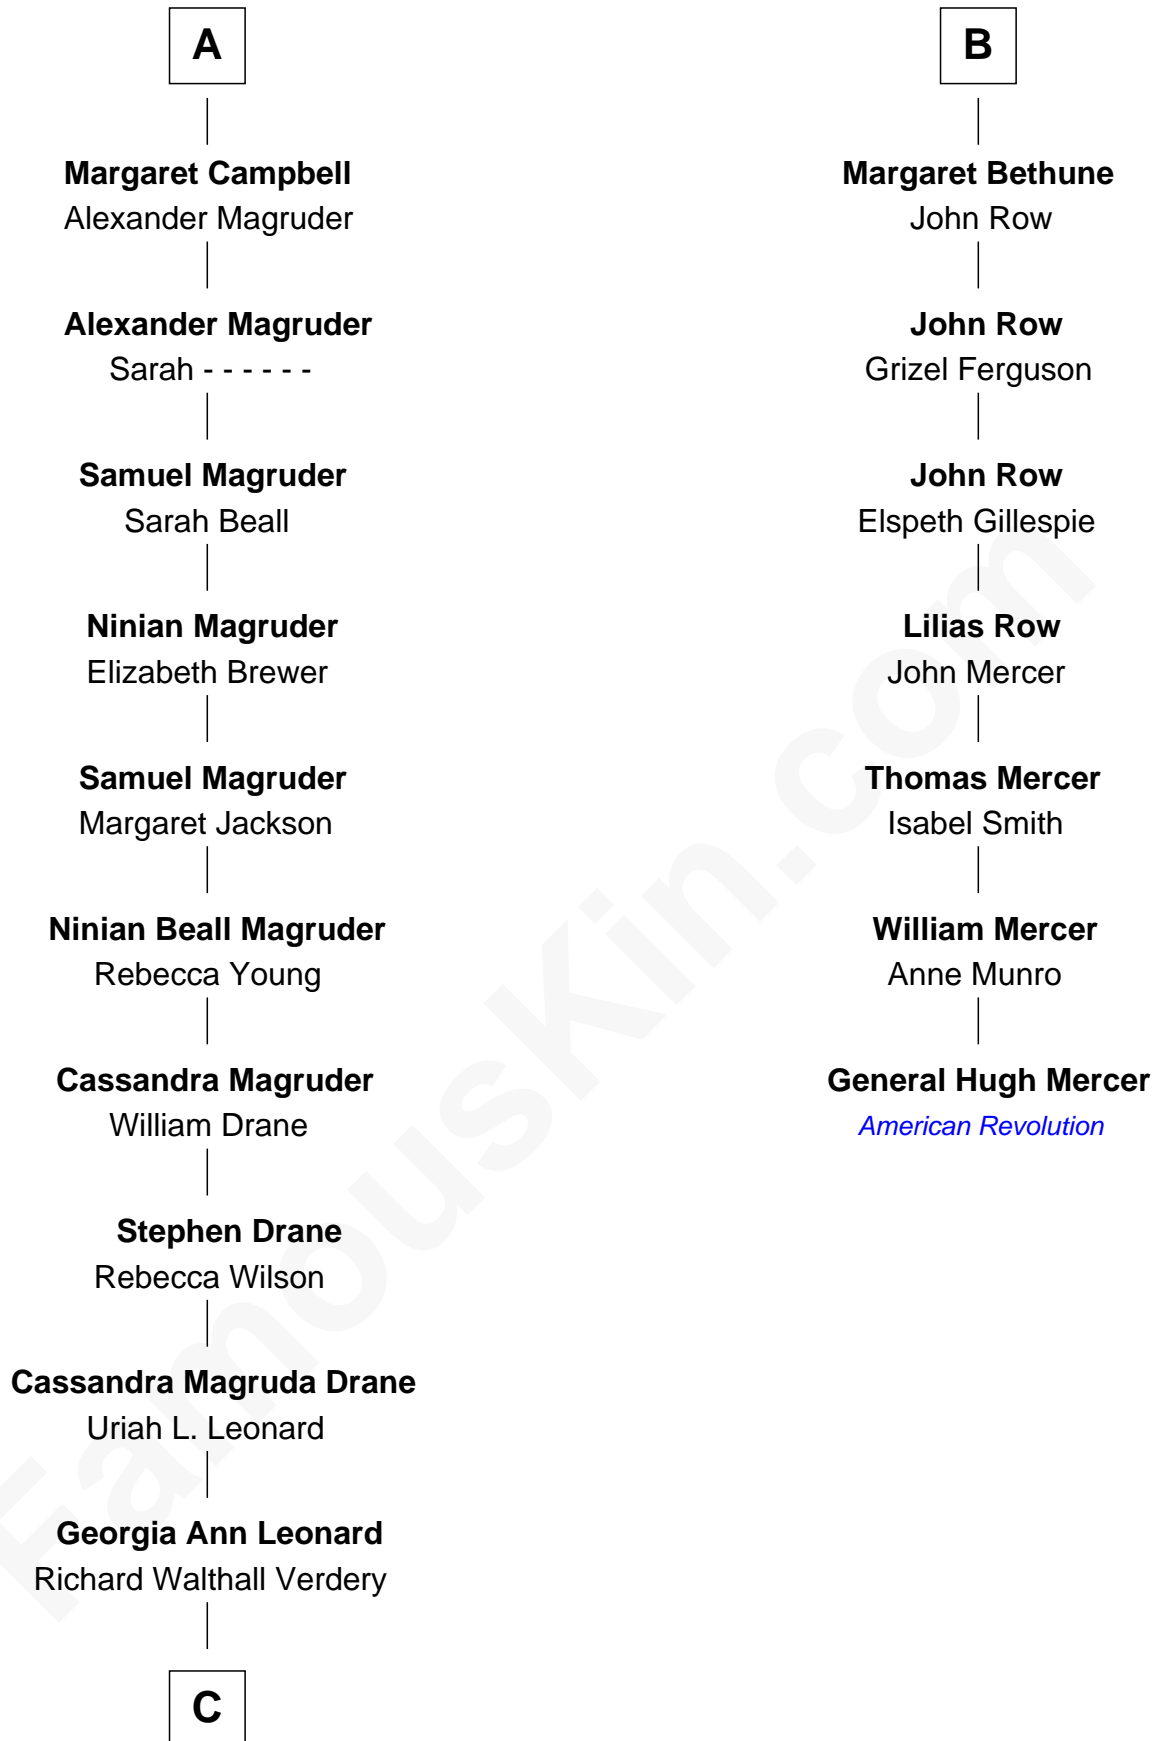

**FamousKin.com**  
**Relationship Chart of**  
**Joanne Woodward**  
*Movie Actress*

13th cousin 6 times removed of  
**General Hugh Mercer**  
*American Revolution*

**C**

—  
**Minnie Waunita Verdery**

Wade Woodward

—  
**Wade Woodward**

Elinor Gasque Trimmier

—  
**Joanne Woodward**

*Movie Actress*

FamousKin.com