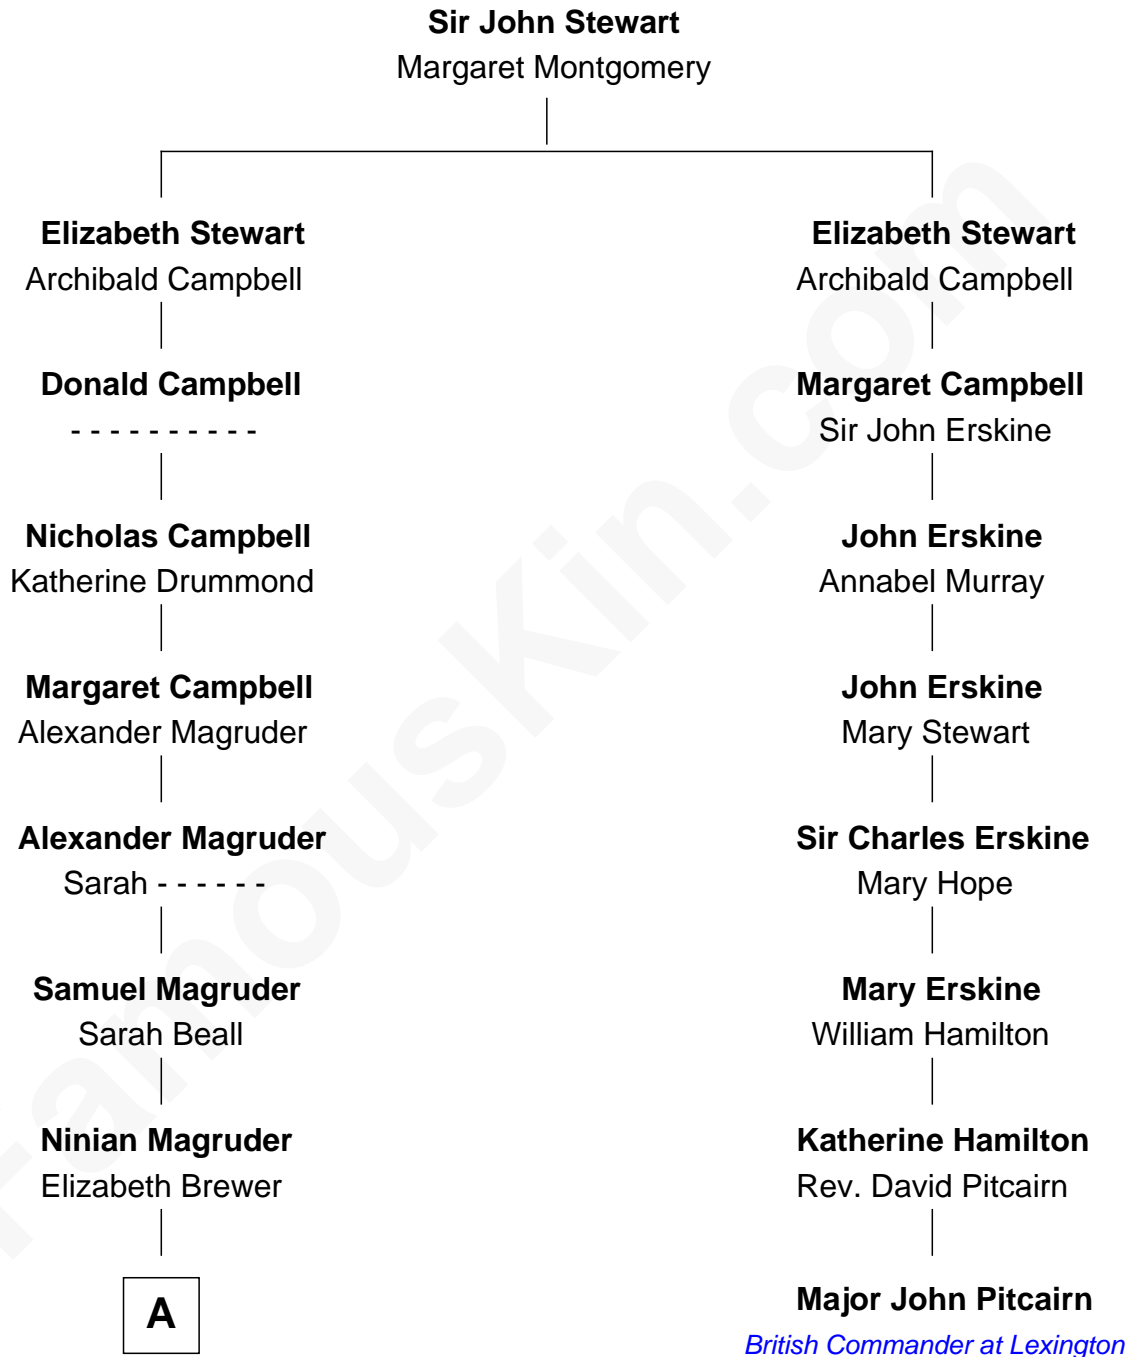

FamousKin.com Relationship Chart of

Joanne Woodward

Movie Actress

7th cousin 8 times removed of

Major John Pitcairn

British Commander at Battle of Lexington

A

—
Samuel Magruder

Margaret Jackson

—
Ninian Beall Magruder

Rebecca Young

—
Cassandra Magruder

William Drane

—
Stephen Drane

Rebecca Wilson

—
Cassandra Magruda Drane

Uriah L. Leonard

—
Georgia Ann Leonard

Richard Walthall Verdery

—
Minnie Waunita Verdery

Wade Woodward

—
Wade Woodward

Elinor Gasque Trimmier

—
Joanne Woodward