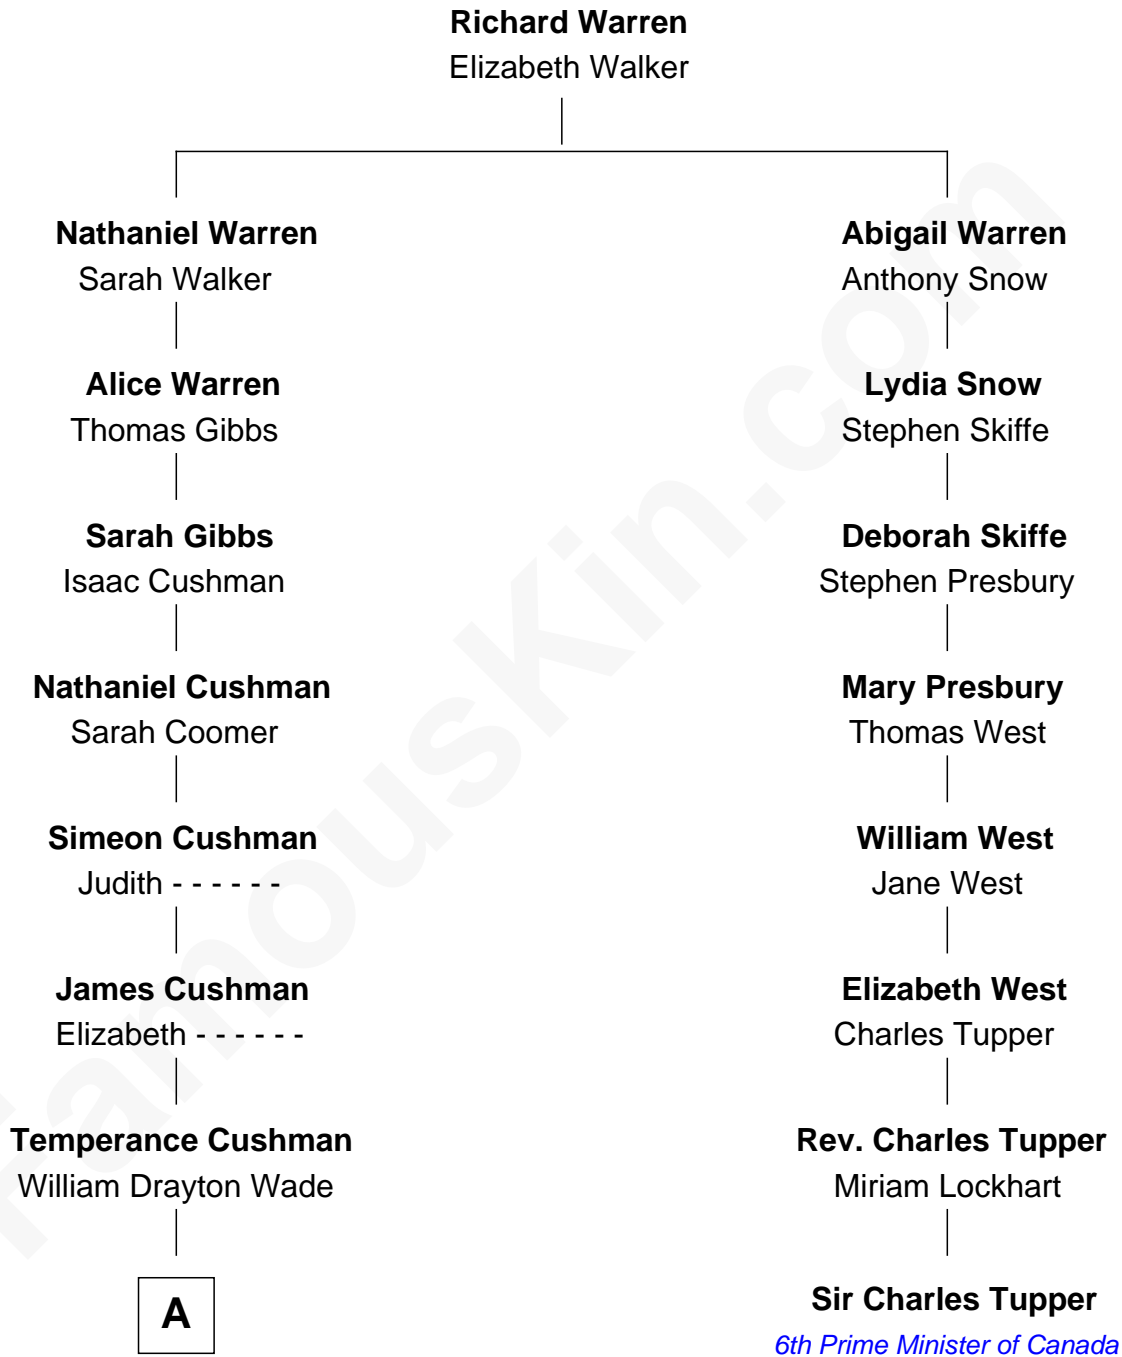

# FamousKin.com Relationship Chart of

**Joanne Woodward**

*Movie Actress*

7th cousin 3 times removed of

**Sir Charles Tupper**

*6th Prime Minister of Canada*

**A**

—  
**Martha Elizabeth Wade**

Solomon R. Woodward

—  
**Wade Woodward**

Minnie Waunita Verdery

—  
**Wade Woodward**

Elinor Gasque Trimmier

—  
**Joanne Woodward**

*Movie Actress*

FamousKin.com