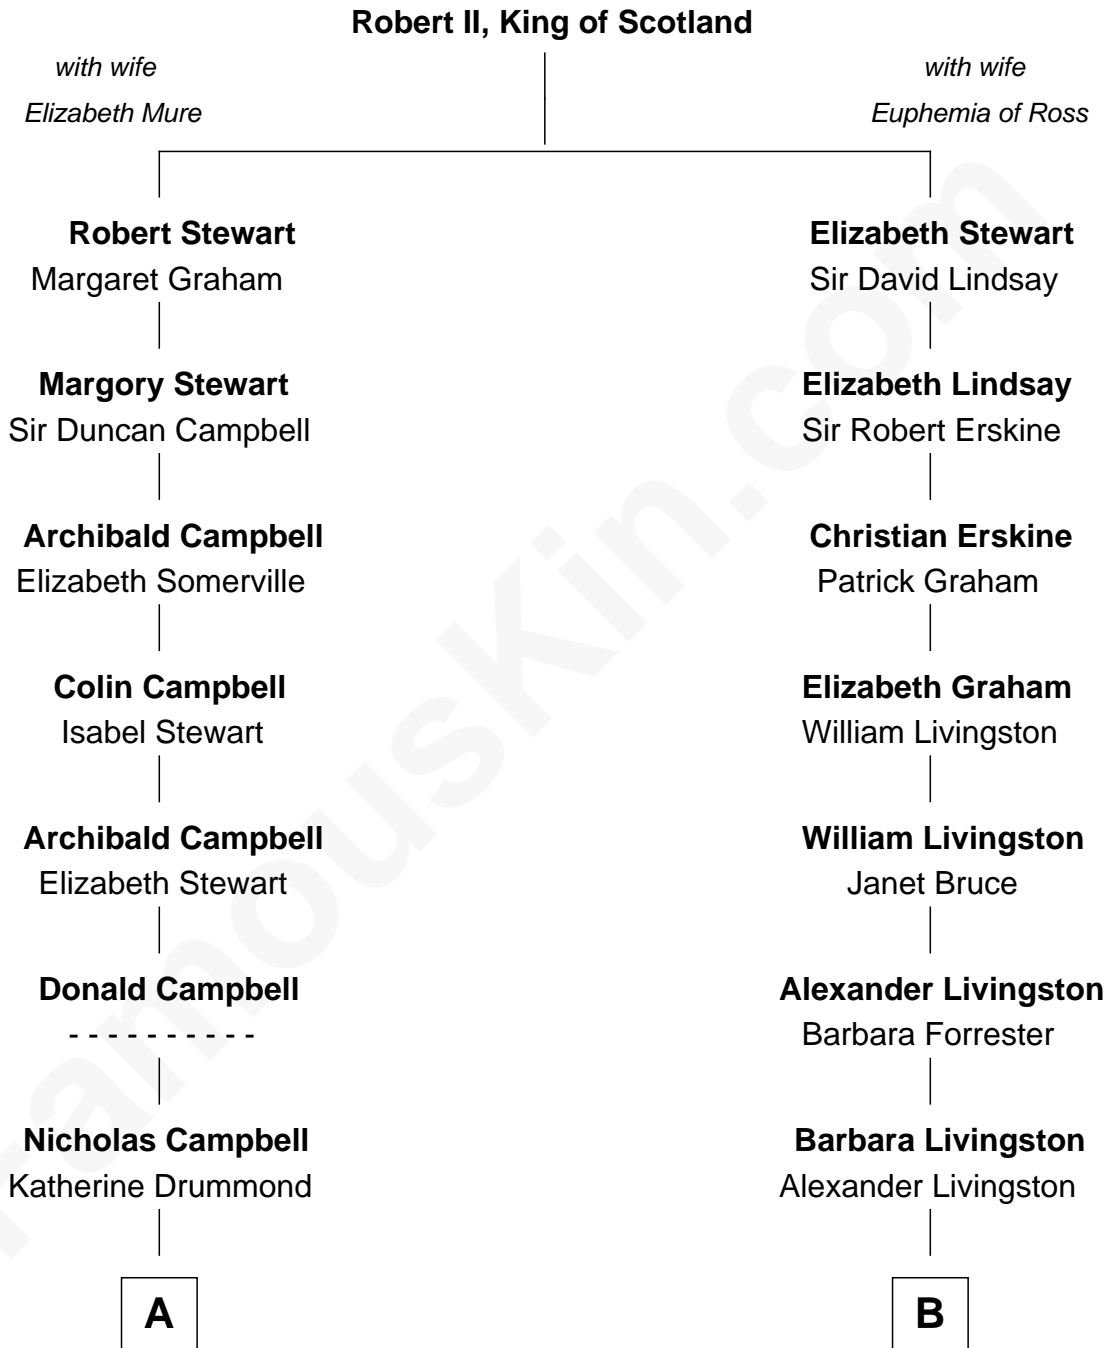

FamousKin.com
Relationship Chart of
Joanne Woodward
Movie Actress

18th cousin 1 time removed of
George H. W. Bush
41st U.S. President

C

Minnie Waunita Verdery

Wade Woodward

Wade Woodward

Elinor Gasque Trimmier

Joanne Woodward

Movie Actress

D

Prescott Sheldon Bush

Dorothy Wear Walker

George H. W. Bush

41st U.S. President

FamousKin.com