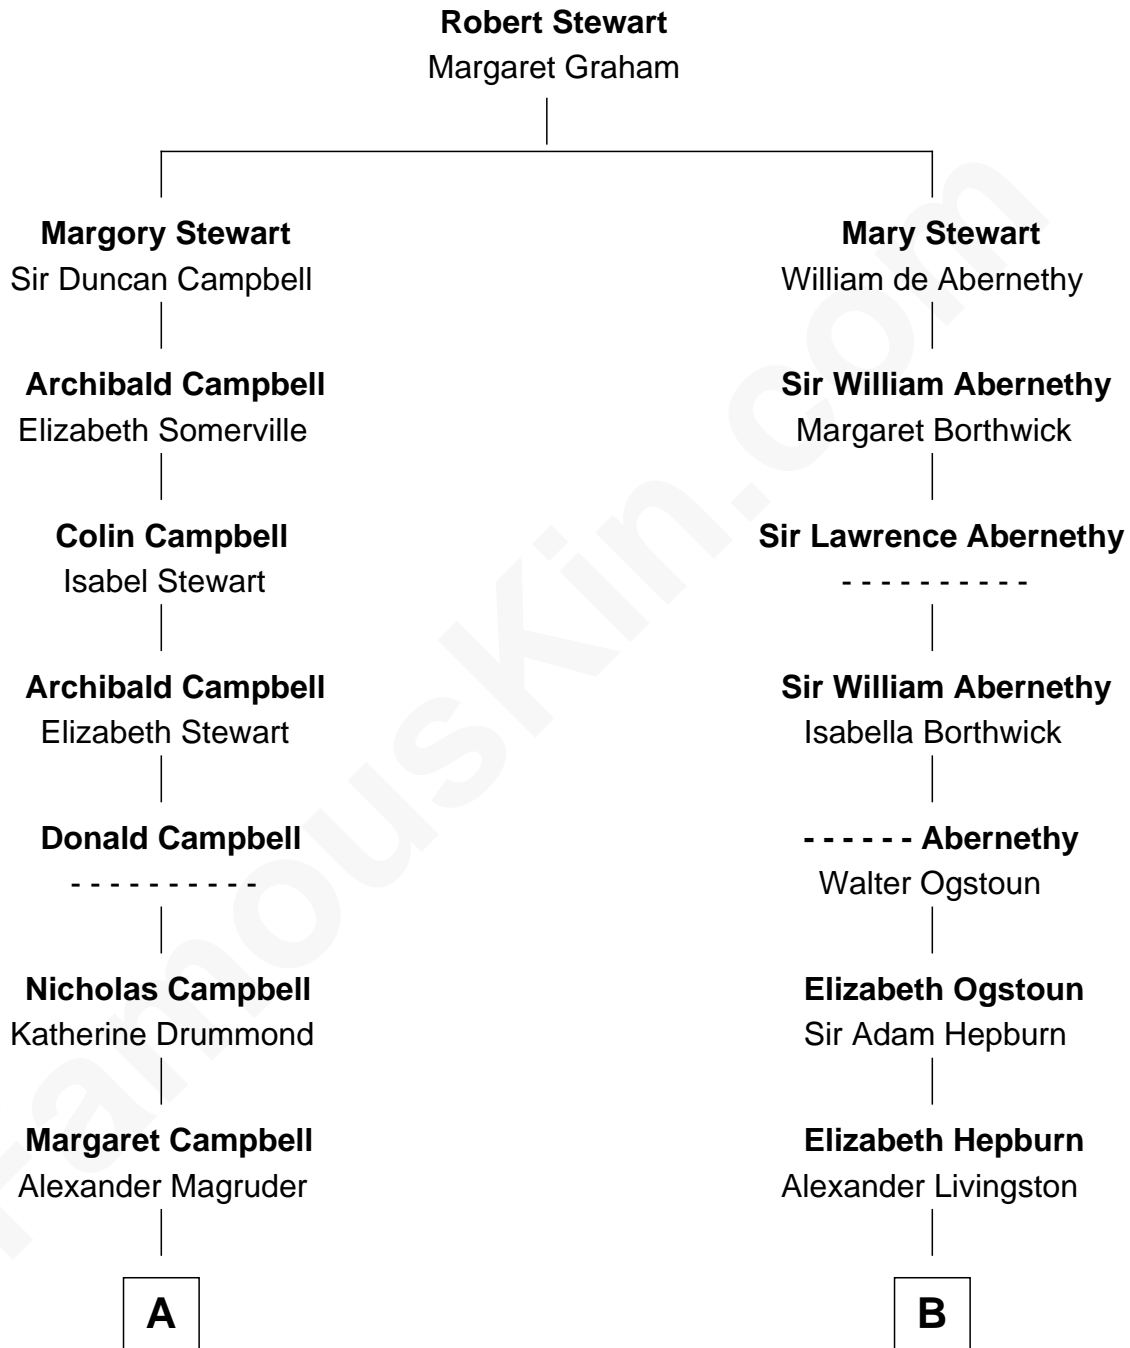

FamousKin.com
Relationship Chart of
Joanne Woodward
Movie Actress

18th cousin 3 times removed of
George W. Bush
43rd U.S. President

C

Wade Woodward
Elinor Gasque Trimmier

Joanne Woodward
Movie Actress

D

Mary Elizabeth Butler
Robert Emmet Sheldon

Flora Sheldon
Samuel Prescott Bush

Prescott Sheldon Bush
Dorothy Wear Walker

George Herbert Walker Bush
Barbara Pierce

George W. Bush
43rd U.S. President