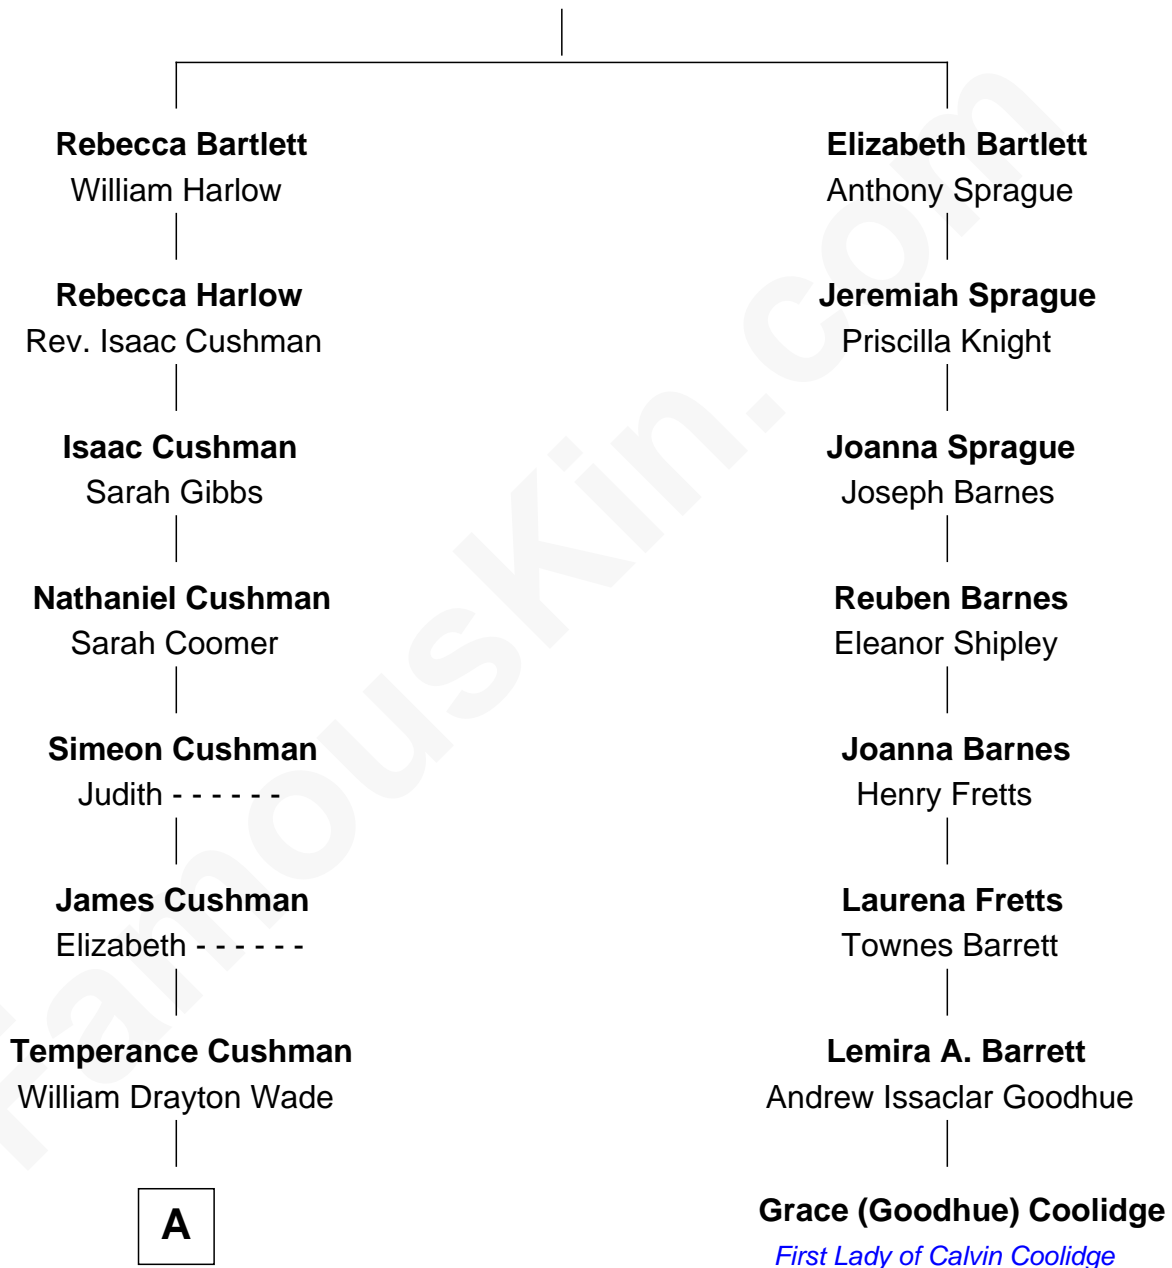

FamousKin.com

Relationship Chart of

Joanne Woodward

Movie Actress

7th cousin 3 times removed of

Grace (Goodhue) Coolidge

First Lady of President Calvin Coolidge

Robert Bartlett

Mary Warren

A

—
Martha Elizabeth Wade

Solomon R. Woodward

—
Wade Woodward

Minnie Waunita Verdery

—
Wade Woodward

Elinor Gasque Trimmier

—
Joanne Woodward

Movie Actress

FamousKin.com