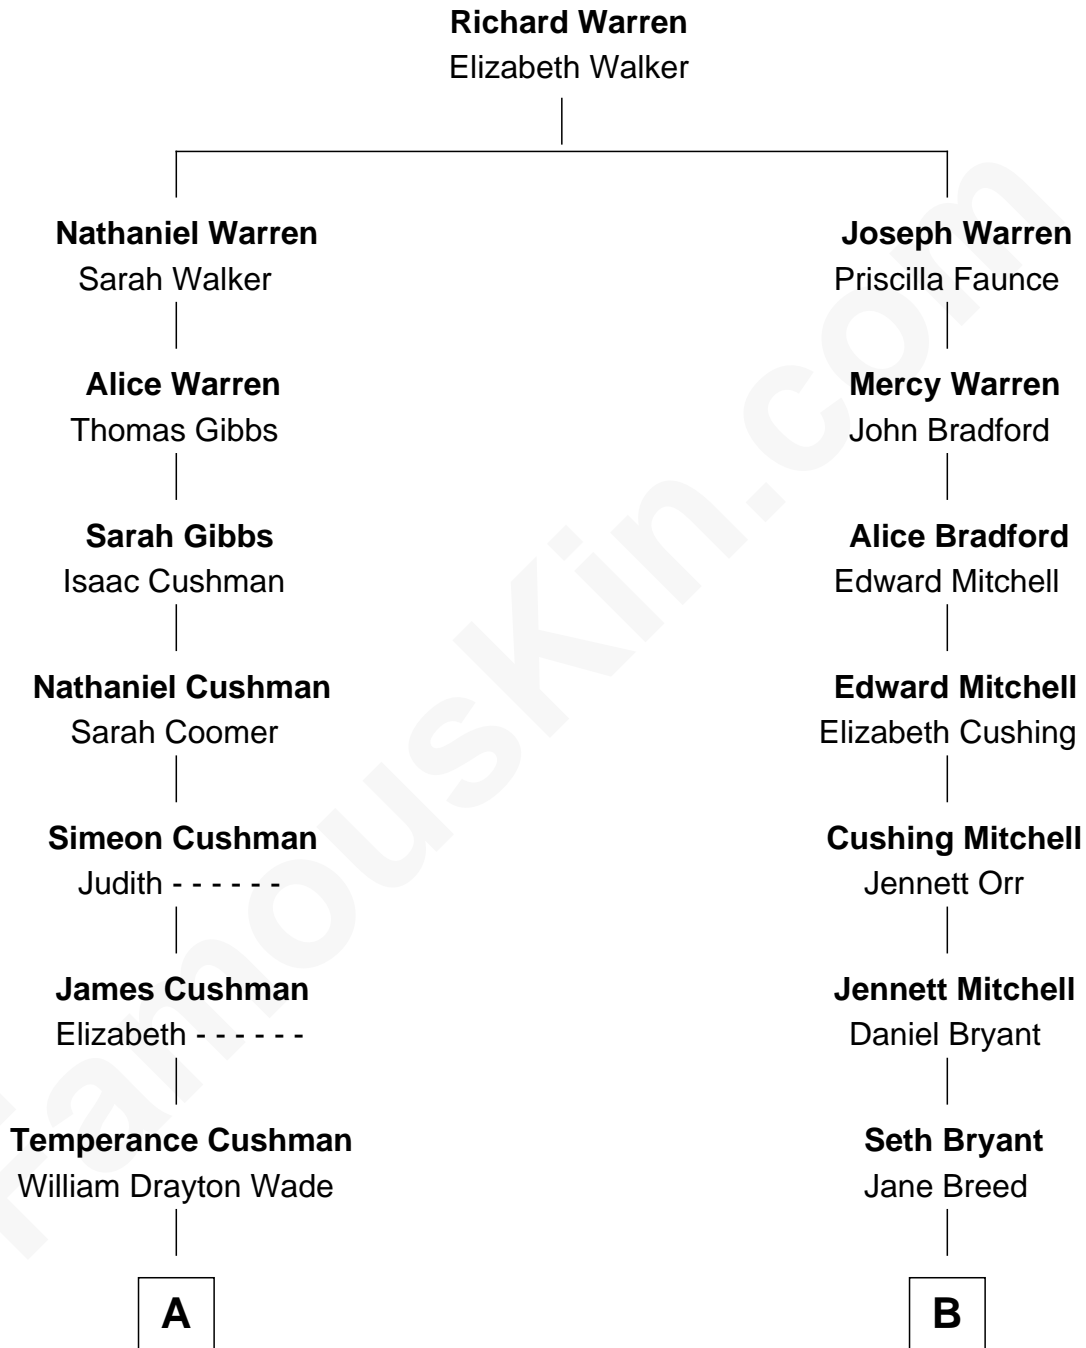

FamousKin.com Relationship Chart of

Joanne Woodward

Movie Actress

8th cousin 2 times removed of

James B. Conant

President of Harvard University

A

Martha Elizabeth Wade
Solomon R. Woodward

Wade Woodward
Minnie Waunita Verdery

Wade Woodward
Elinor Gasque Trimmier

Joanne Woodward
Movie Actress

B

Jennett Orr Bryant
James Scott Conant

James B. Conant
President of Harvard University

FamousKin.com