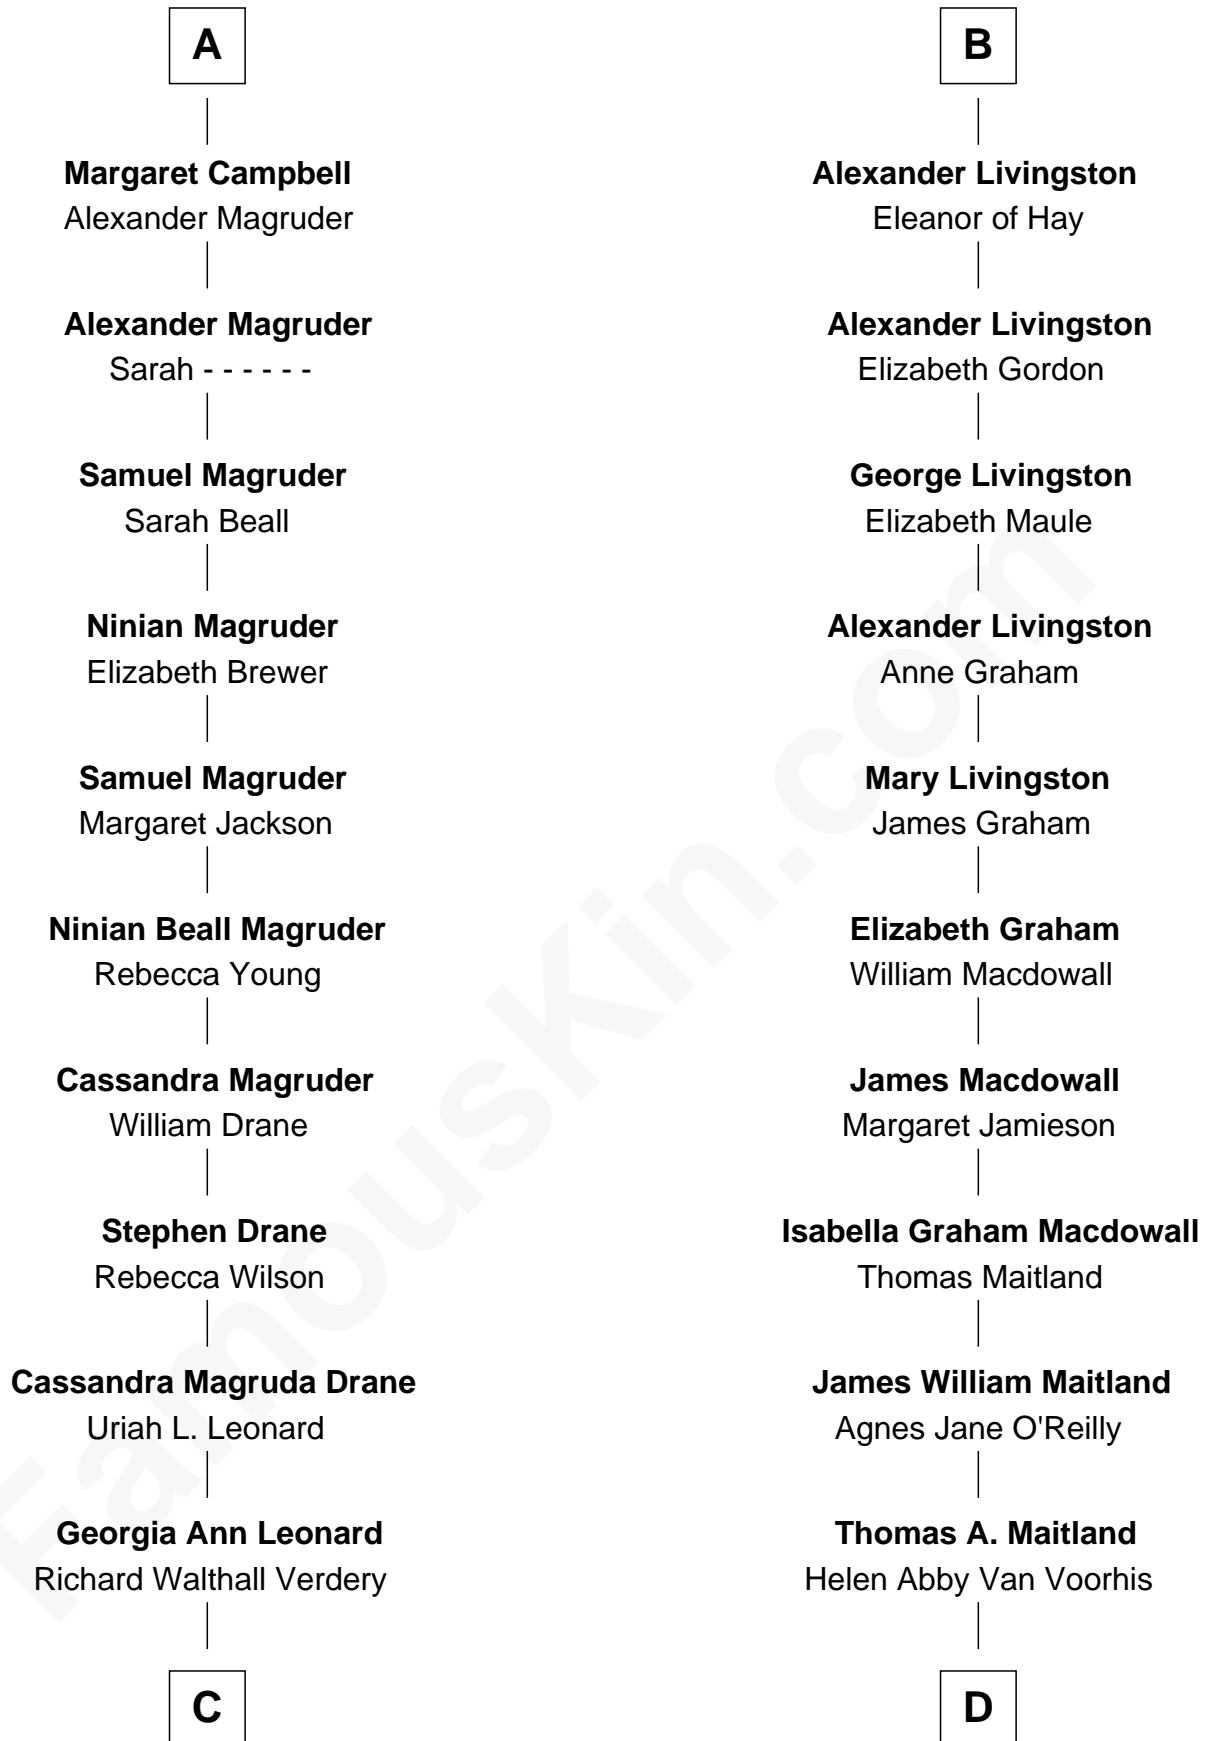

FamousKin.com Relationship Chart of

Joanne Woodward

Movie Actress

19th cousin of

Howard Dean

79th Governor of Vermont

Robert II, King of Scotland

Elizabeth Mure

C

Minnie Waunita Verdery

Wade Woodward

Wade Woodward

Elinor Gasque Trimmier

Joanne Woodward

Movie Actress

D