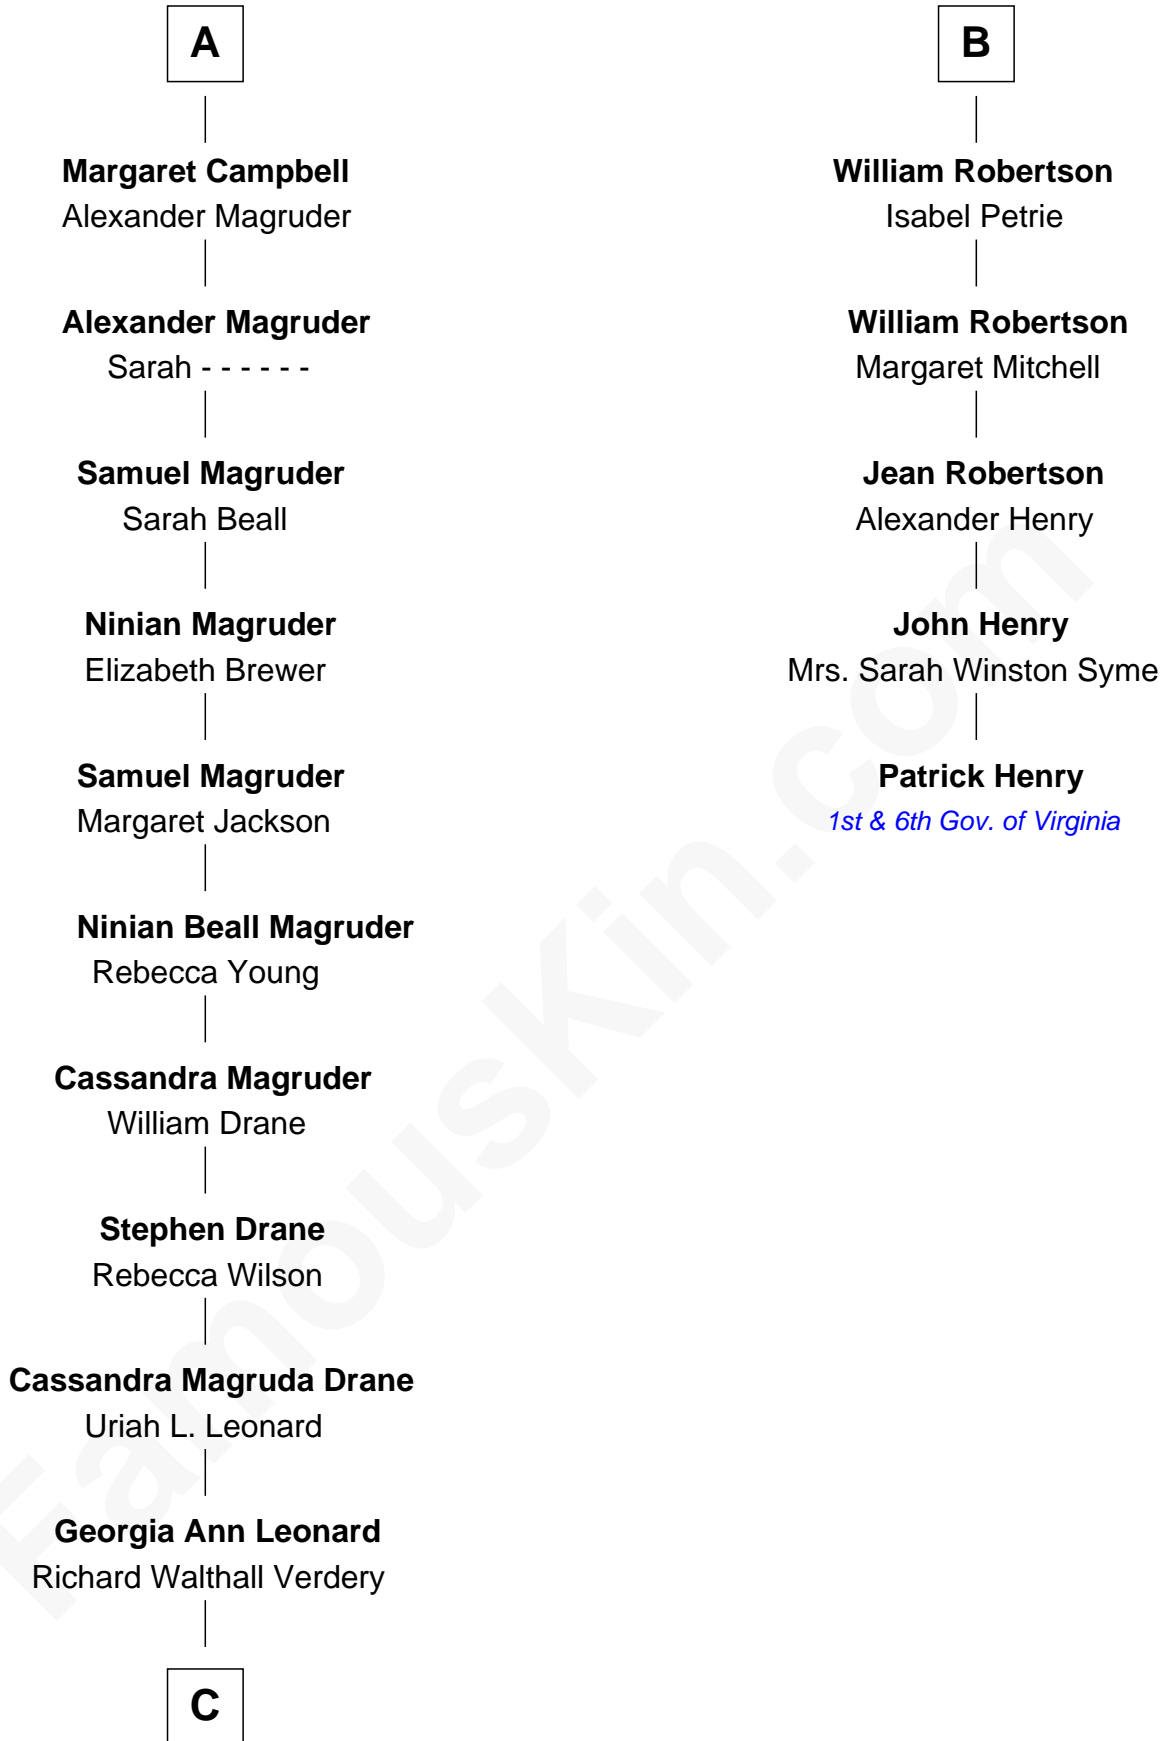

FamousKin.com
Relationship Chart of
Joanne Woodward
Movie Actress

11th cousin 8 times removed of
Patrick Henry
1st and 6th Governor of Virginia

C

—
Minnie Waunita Verdery

Wade Woodward

—
Wade Woodward

Elinor Gasque Trimmier

—
Joanne Woodward

Movie Actress

FamousKin.com