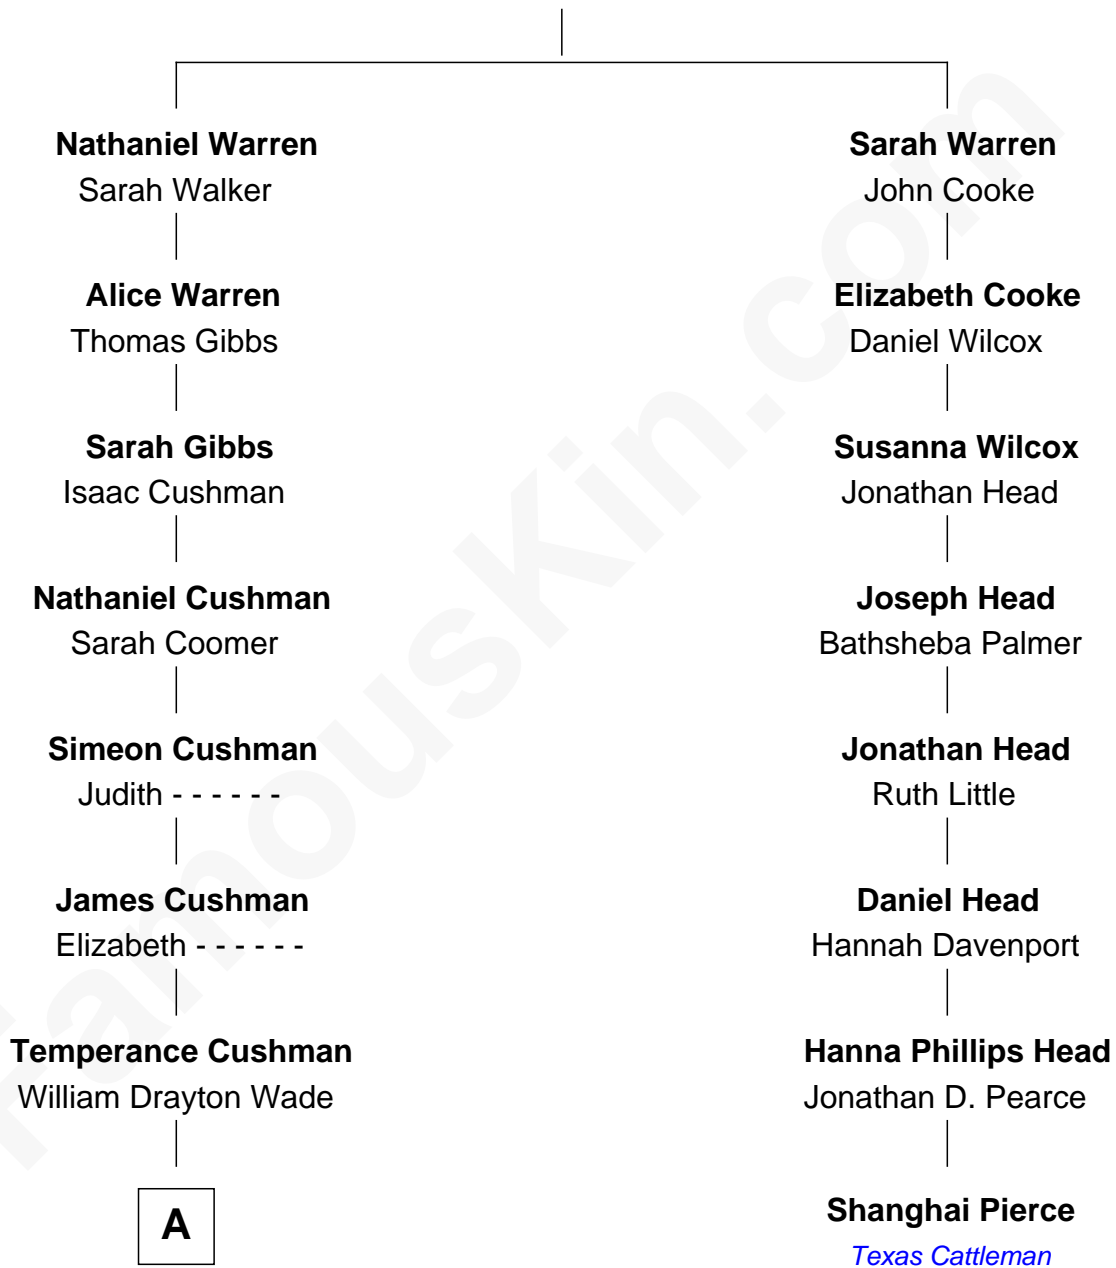

FamousKin.com
Relationship Chart of
Joanne Woodward
Movie Actress

7th cousin 3 times removed of

Shanghai Pierce
Texas Cattleman

Richard Warren
 Elizabeth Walker

A

—
Martha Elizabeth Wade

Solomon R. Woodward

—
Wade Woodward

Minnie Waunita Verdery

—
Wade Woodward

Elinor Gasque Trimmier

—
Joanne Woodward

Movie Actress

FamousKin.com