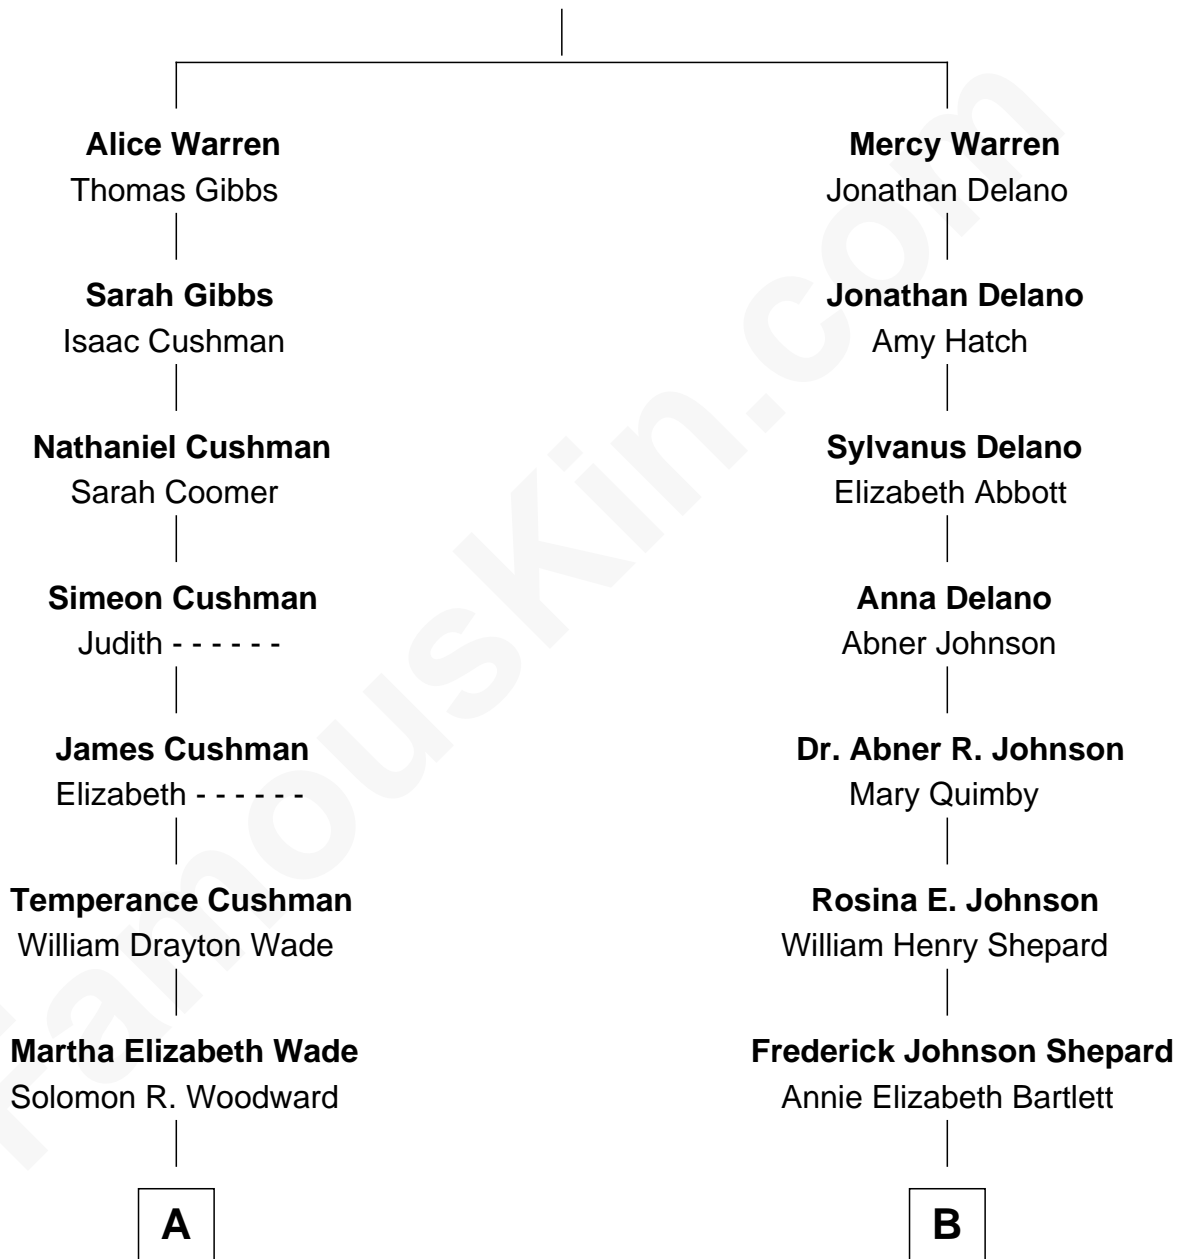

FamousKin.com Relationship Chart of

Joanne Woodward

Movie Actress

8th cousin 1 time removed of

Alan Shepard

Mercury and Apollo Astronaut

Nathaniel Warren

Sarah Walker

A

Wade Woodward
Minnie Waunita Verdery

Wade Woodward
Elinor Gasque Trimmier

Joanne Woodward
Movie Actress

B

Alan Bartlett Shepard
Pauline Renza Emerson

Alan Shepard
Mercury and Apollo Astronaut

FamousKin.com