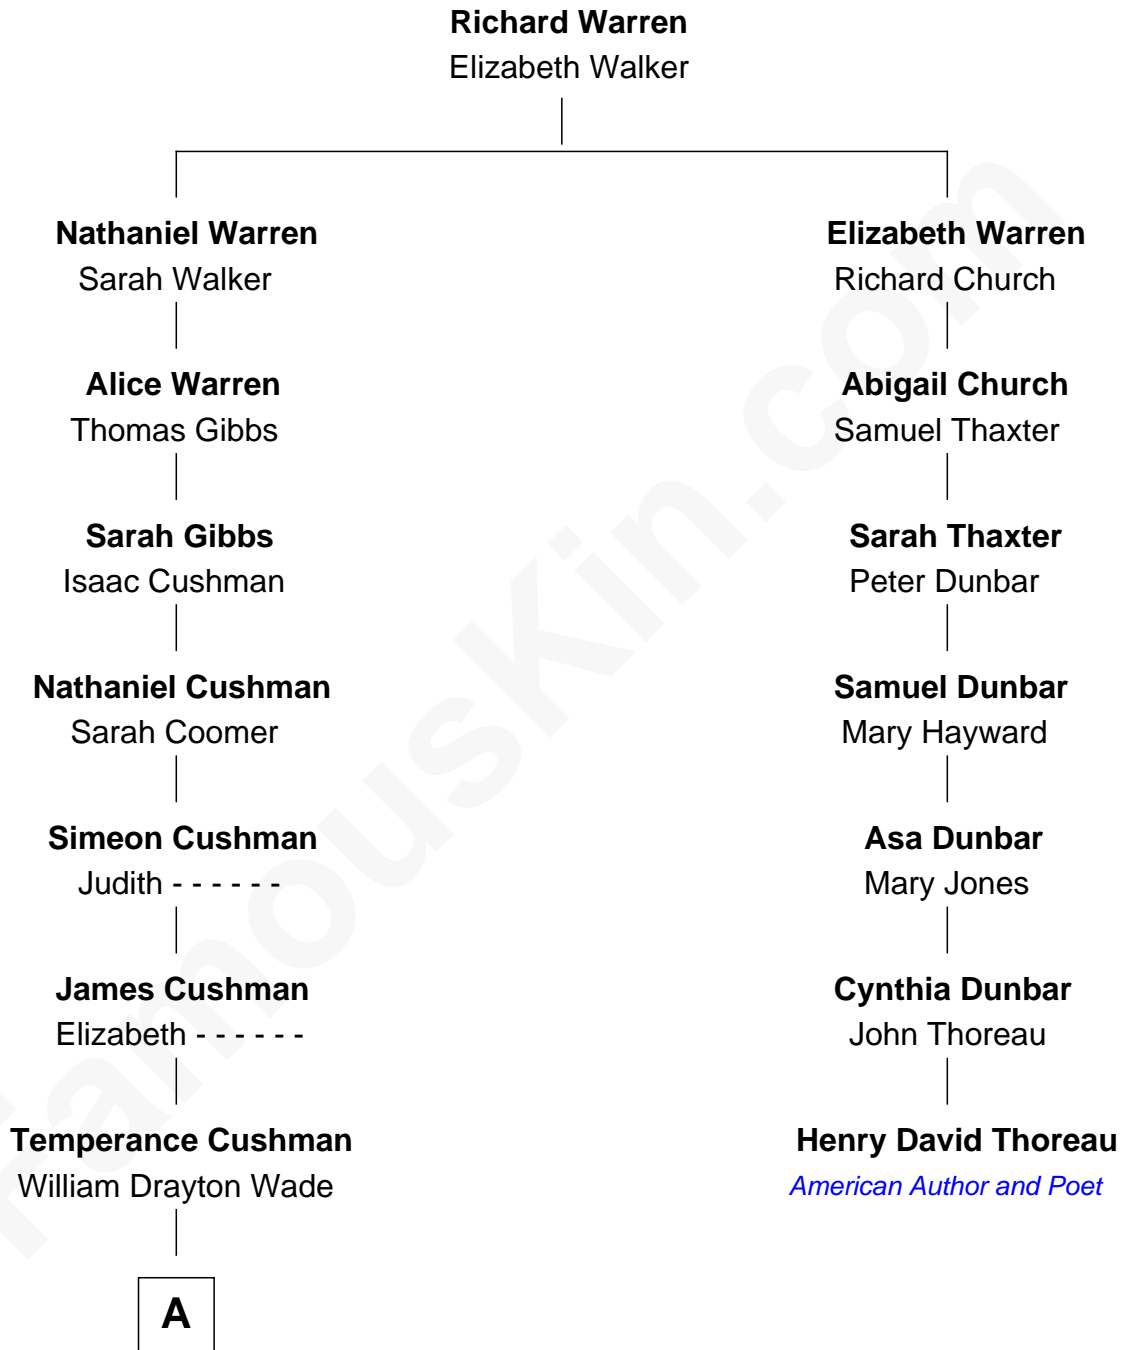

**FamousKin.com**  
**Relationship Chart of**  
**Joanne Woodward**  
*Movie Actress*

6th cousin 4 times removed of  
**Henry David Thoreau**  
*American Author and Poet*

**A**

—  
**Martha Elizabeth Wade**

Solomon R. Woodward

—  
**Wade Woodward**

Minnie Waunita Verdery

—  
**Wade Woodward**

Elinor Gasque Trimmier

—  
**Joanne Woodward**

*Movie Actress*

FamousKin.com