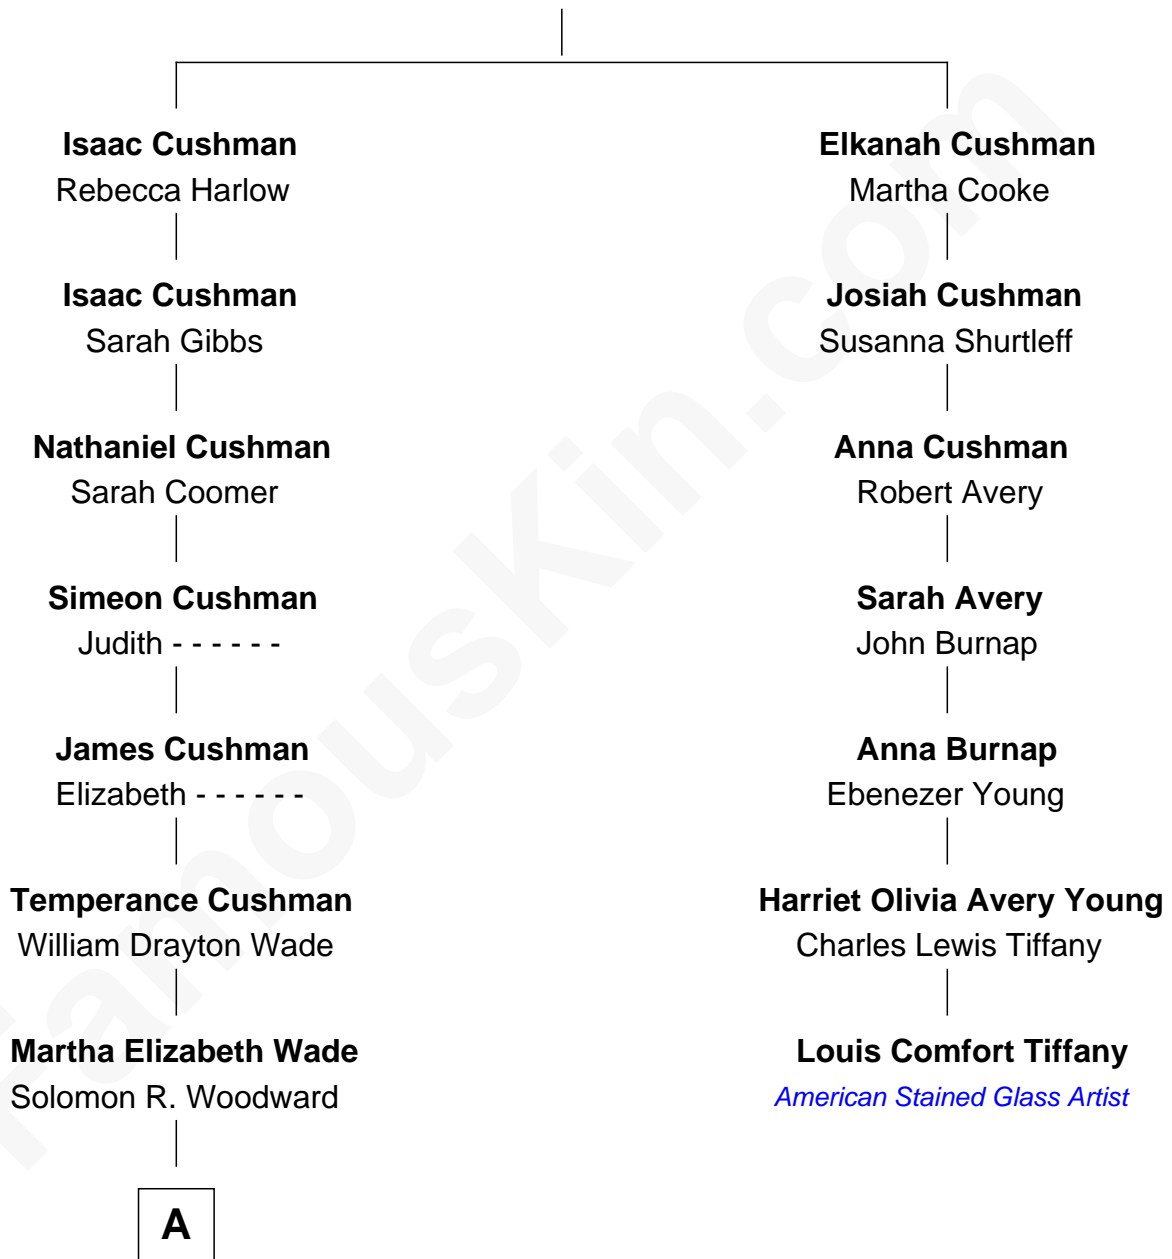

FamousKin.com Relationship Chart of

Joanne Woodward

Movie Actress

6th cousin 3 times removed of

Louis Comfort Tiffany

American Stained Glass Artist

Thomas Cushman

Mary Allerton

A

—
Wade Woodward
Minnie Waunita Verdery

—
Wade Woodward
Elinor Gasque Trimmier

—
Joanne Woodward
Movie Actress

FamousKin.com