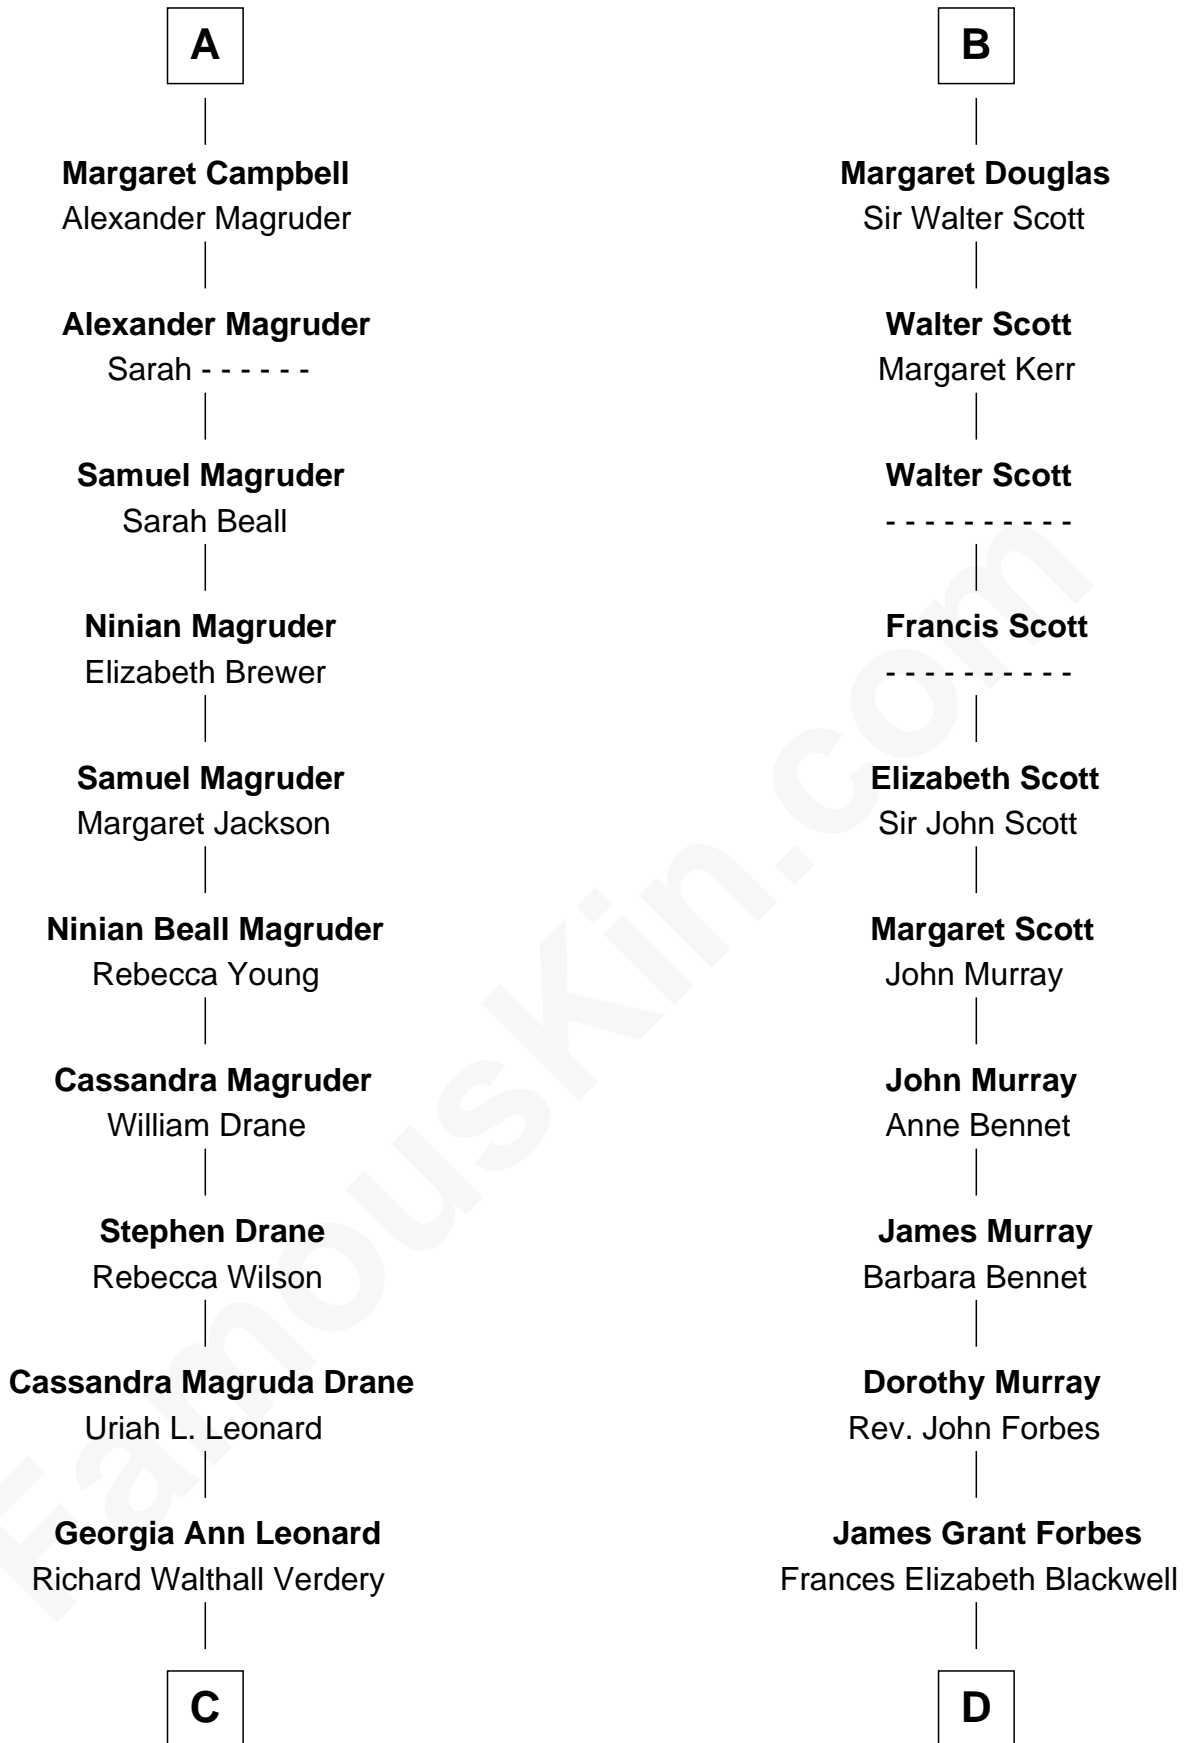

FamousKin.com

Relationship Chart of

Joanne Woodward

Movie Actress

19th cousin 2 times removed of

John Kerry

68th U.S. Secretary of State

Robert II, King of Scotland

Elizabeth Mure

C

Minnie Waunita Verdery

Wade Woodward

Wade Woodward

Elinor Gasque Trimmier

Joanne Woodward

Movie Actress

D

John Murray Forbes

Anna Howell

Francis Blackwell Forbes

Isabel Clarke

James Grant Forbes

Margaret Tyndal Winthrop

Rosemary Isabel Forbes