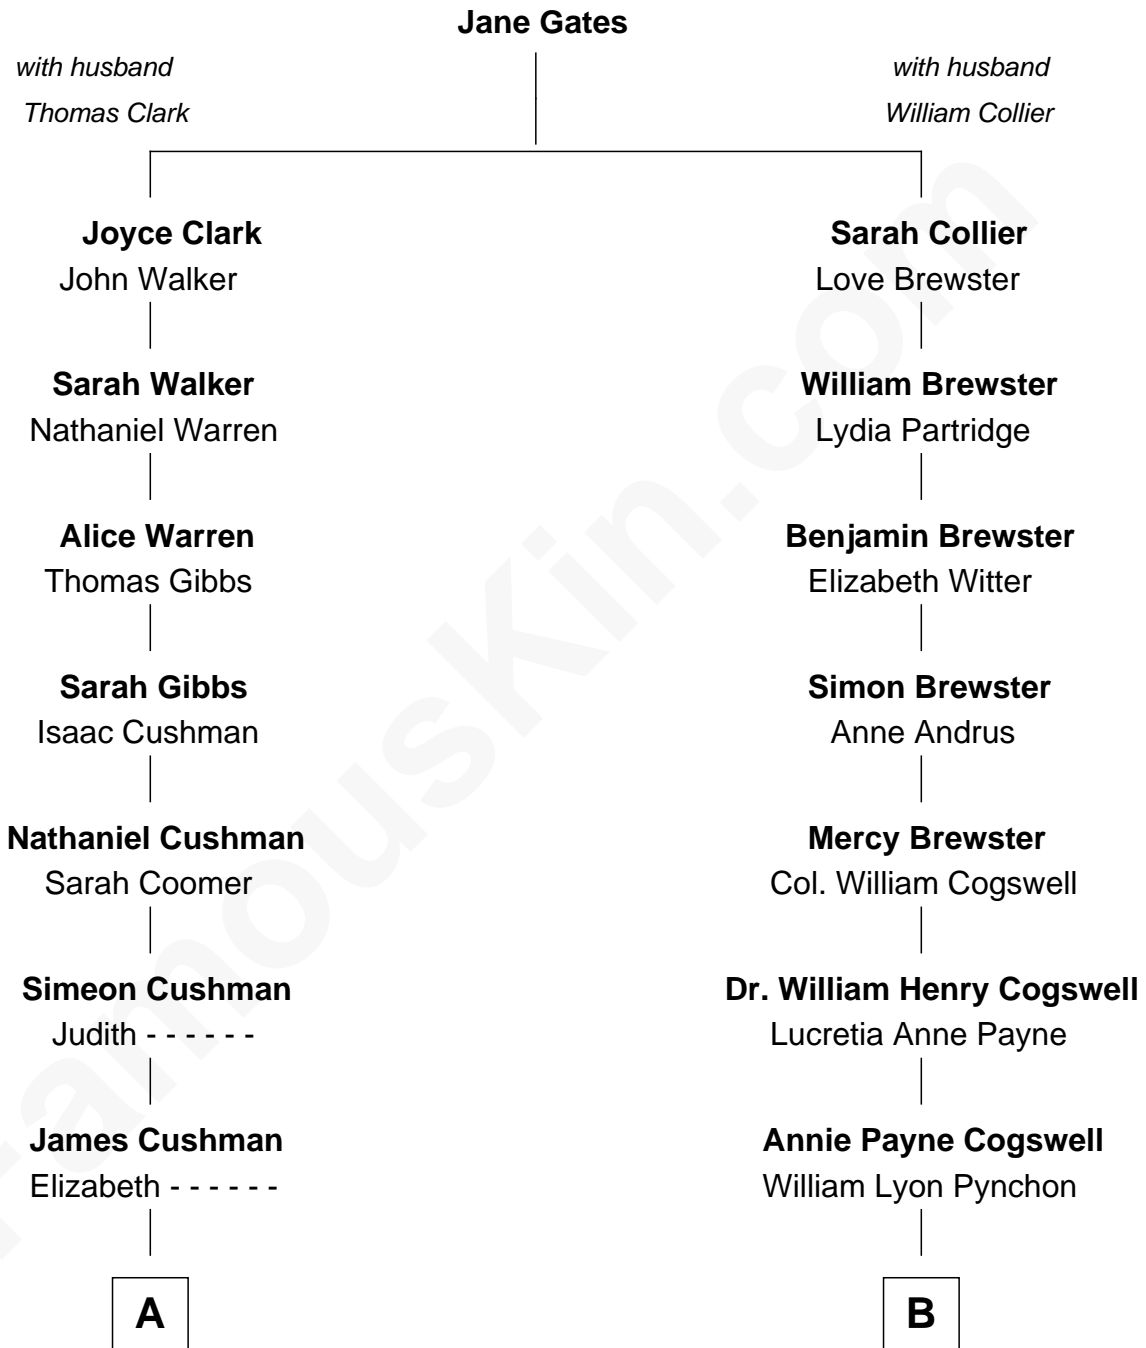

FamousKin.com
Relationship Chart of
Joanne Woodward
Movie Actress

9th cousin 2 times removed of
Thomas Pynchon
American Novelist

A

Temperance Cushman

William Drayton Wade

Martha Elizabeth Wade

Solomon R. Woodward

Wade Woodward

Minnie Waunita Verdery

Wade Woodward

Elinor Gasque Trimmier

Joanne Woodward

Movie Actress

B

William Henry Chichele Pynchon

Carrie Susan Moyses

Thomas Ruggles Pynchon

Catherine Frances Bennett

Thomas Pynchon

Novelist

FamousKin.com