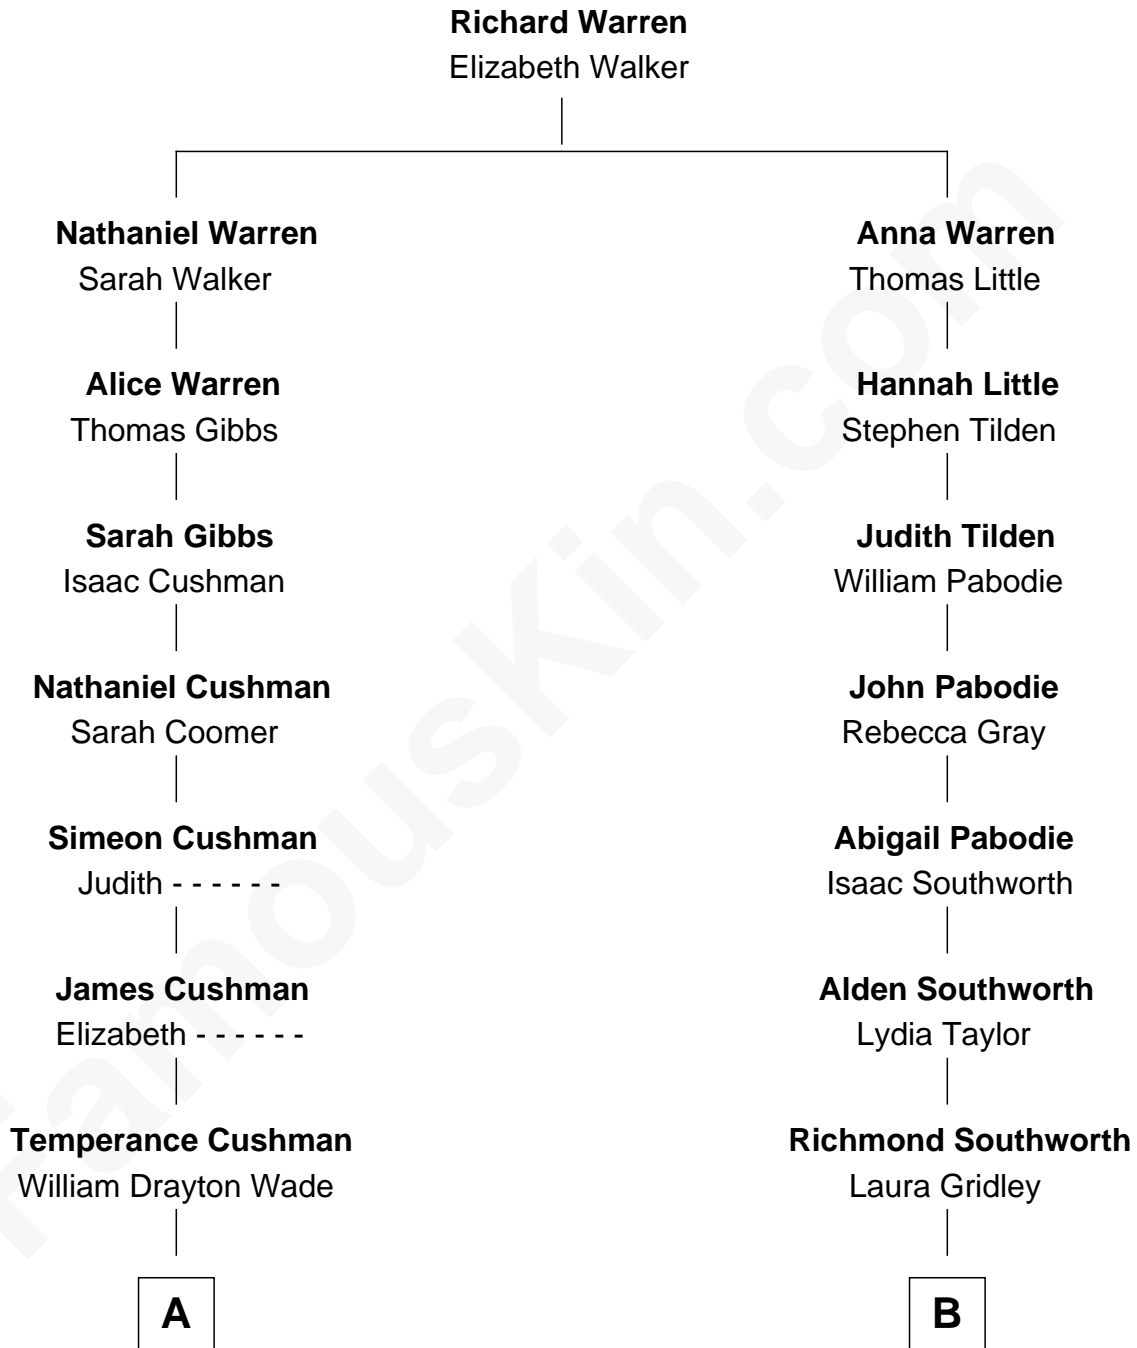

FamousKin.com
Relationship Chart of
Joanne Woodward
Movie Actress

10th cousin 2 times removed of
Paget Brewster
TV Actress

A

Martha Elizabeth Wade
Solomon R. Woodward

Wade Woodward
Minnie Waunita Verdery

Wade Woodward
Elinor Gasque Trimmier

Joanne Woodward
Movie Actress

B

Lydia Hart Southworth
John Hawkins Rountree

Cora Southworth Rountree
Charles Hathaway

Stewart Southworth Hathaway
Helen Viles

Valerie Hathaway
John Bechtel Tew

Hathaway Tew
Galen Brewster

Paget Brewster
TV Actress