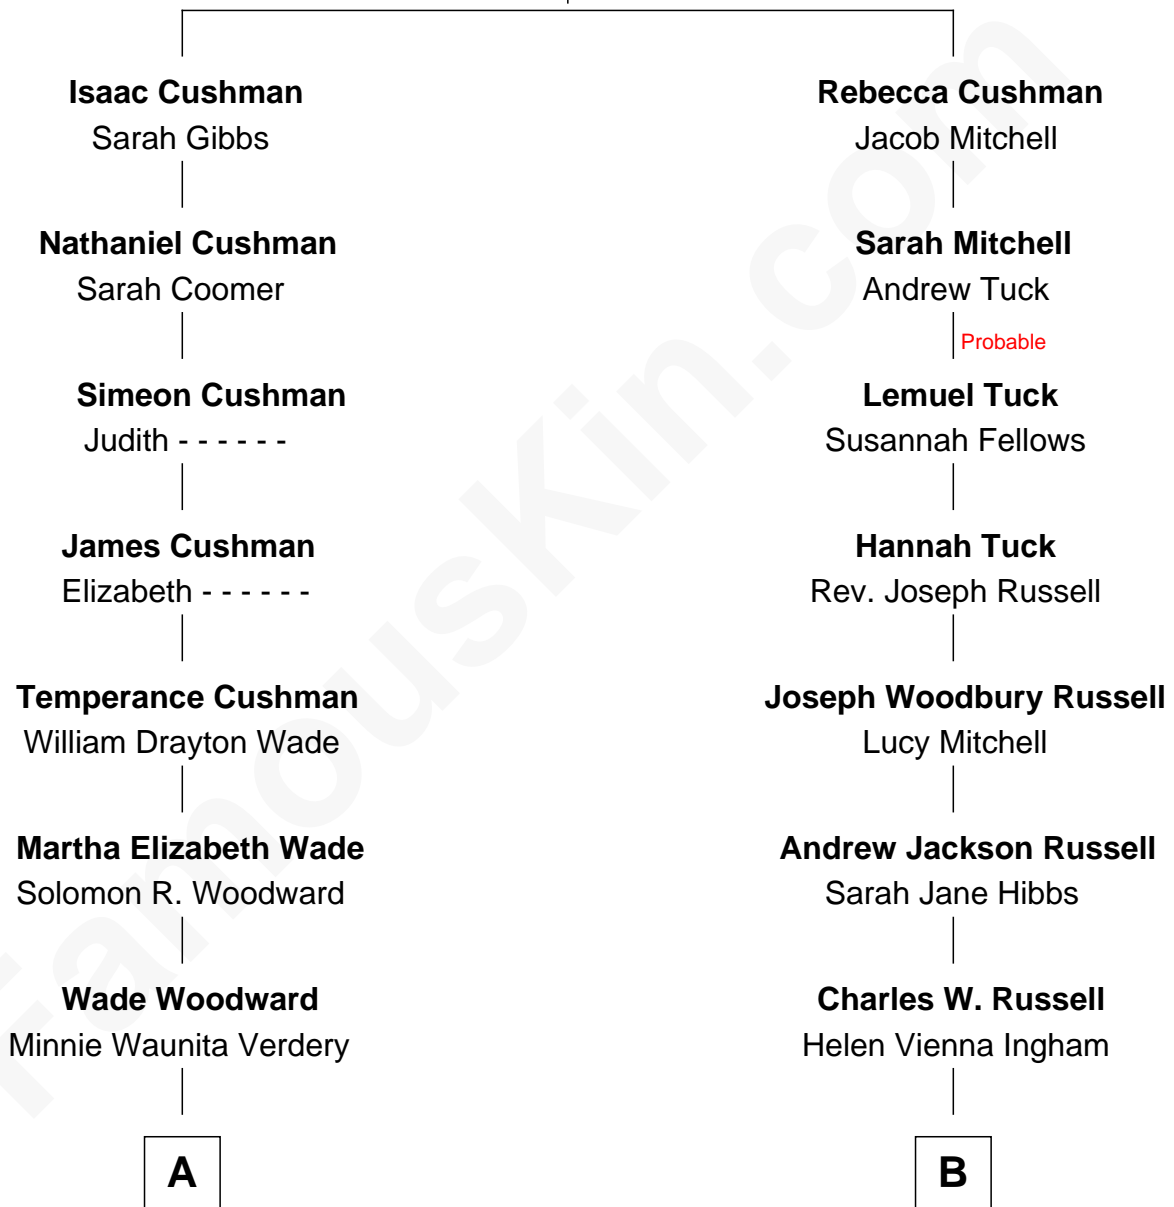

FamousKin.com Relationship Chart of

Joanne Woodward

Movie Actress

8th cousin of

Charlie Munger

Vice-Chairman of Berkshire Hathaway

Rev. Isaac Cushman

Rebecca Harlow

A

Wade Woodward
Elinor Gasque Trimmier

Joanne Woodward
Movie Actress

B

Florence V. Russell
Alfred Case Munger

Charlie Munger
Vice-Chairman of Berkshire Hathaway

FamousKin.com