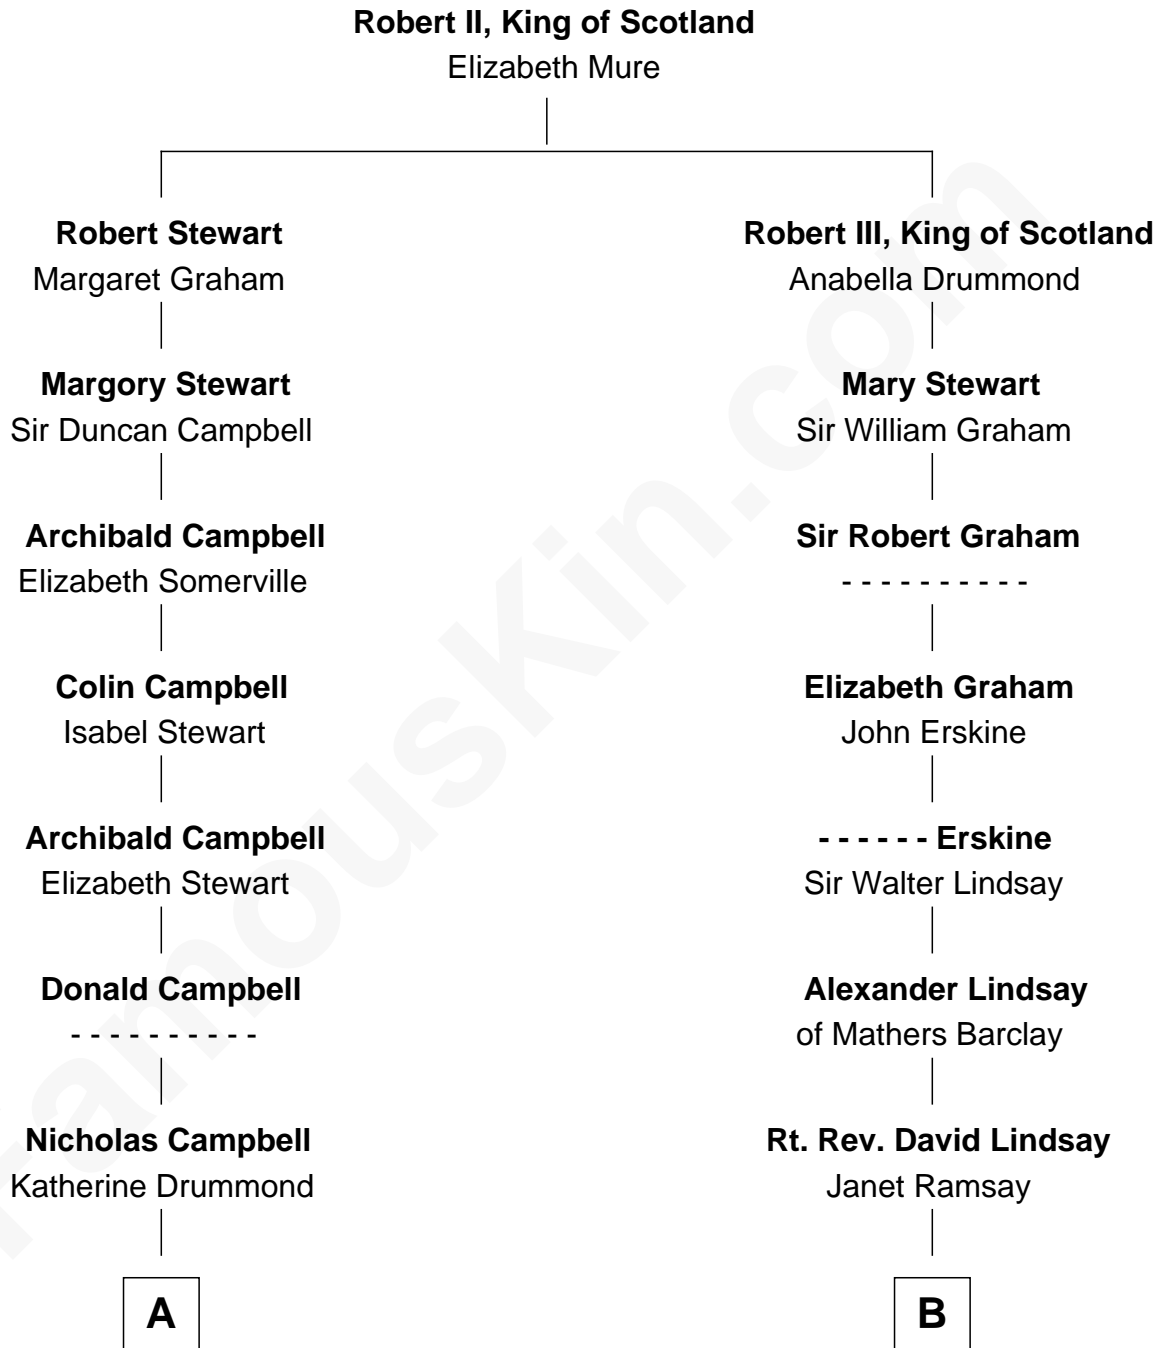

**FamousKin.com**  
**Relationship Chart of**  
**Joanne Woodward**  
*Movie Actress*

14th cousin 5 times removed of  
**General Robert E. Lee**  
*Confederate Army - U.S. Civil War*

**C**

—  
**Minnie Waunita Verdery**

Wade Woodward

—  
**Wade Woodward**

Elinor Gasque Trimmier

—  
**Joanne Woodward**

*Movie Actress*

FamousKin.com