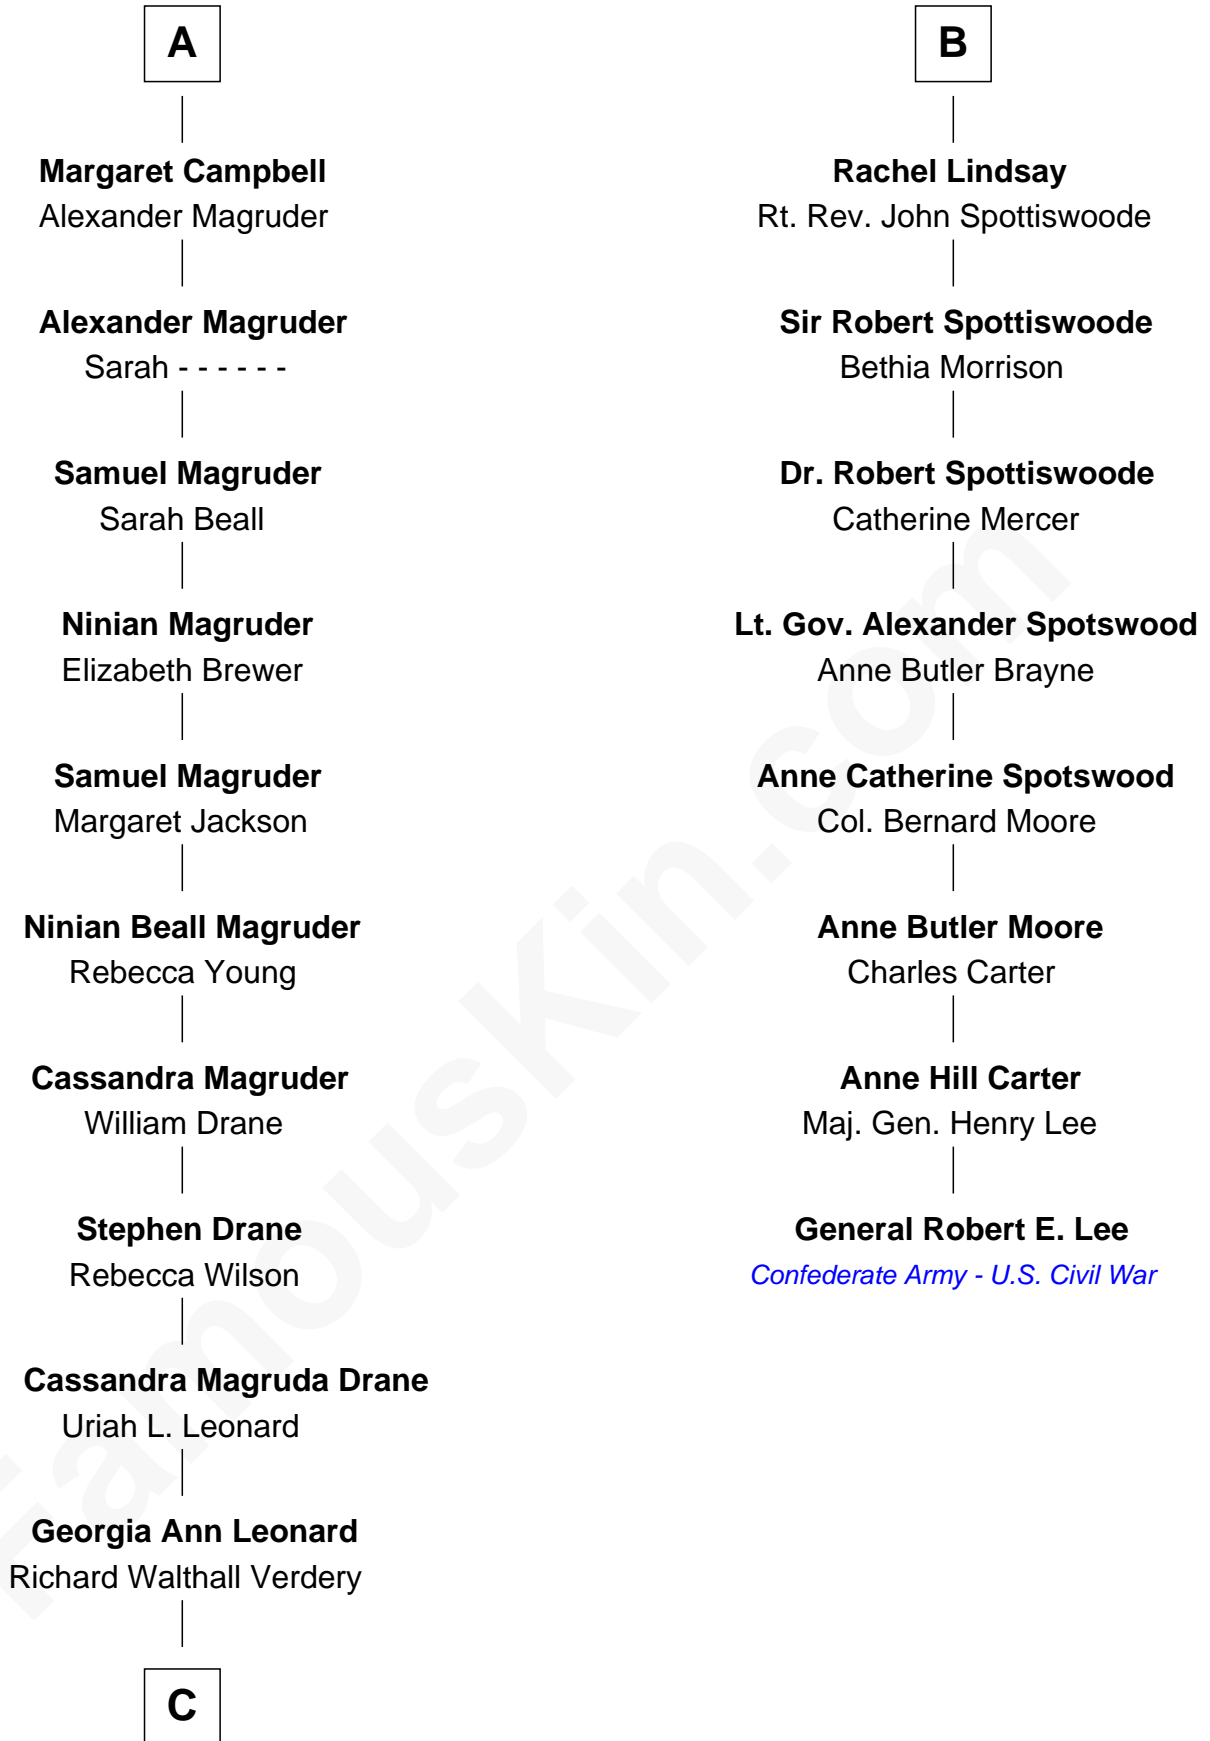

**FamousKin.com**  
**Relationship Chart of**  
**Joanne Woodward**  
*Movie Actress*

14th cousin 5 times removed of  
**General Robert E. Lee**  
*Confederate Army - U.S. Civil War*

**C**

—  
**Minnie Waunita Verdery**

Wade Woodward

—  
**Wade Woodward**

Elinor Gasque Trimmier

—  
**Joanne Woodward**

*Movie Actress*

FamousKin.com