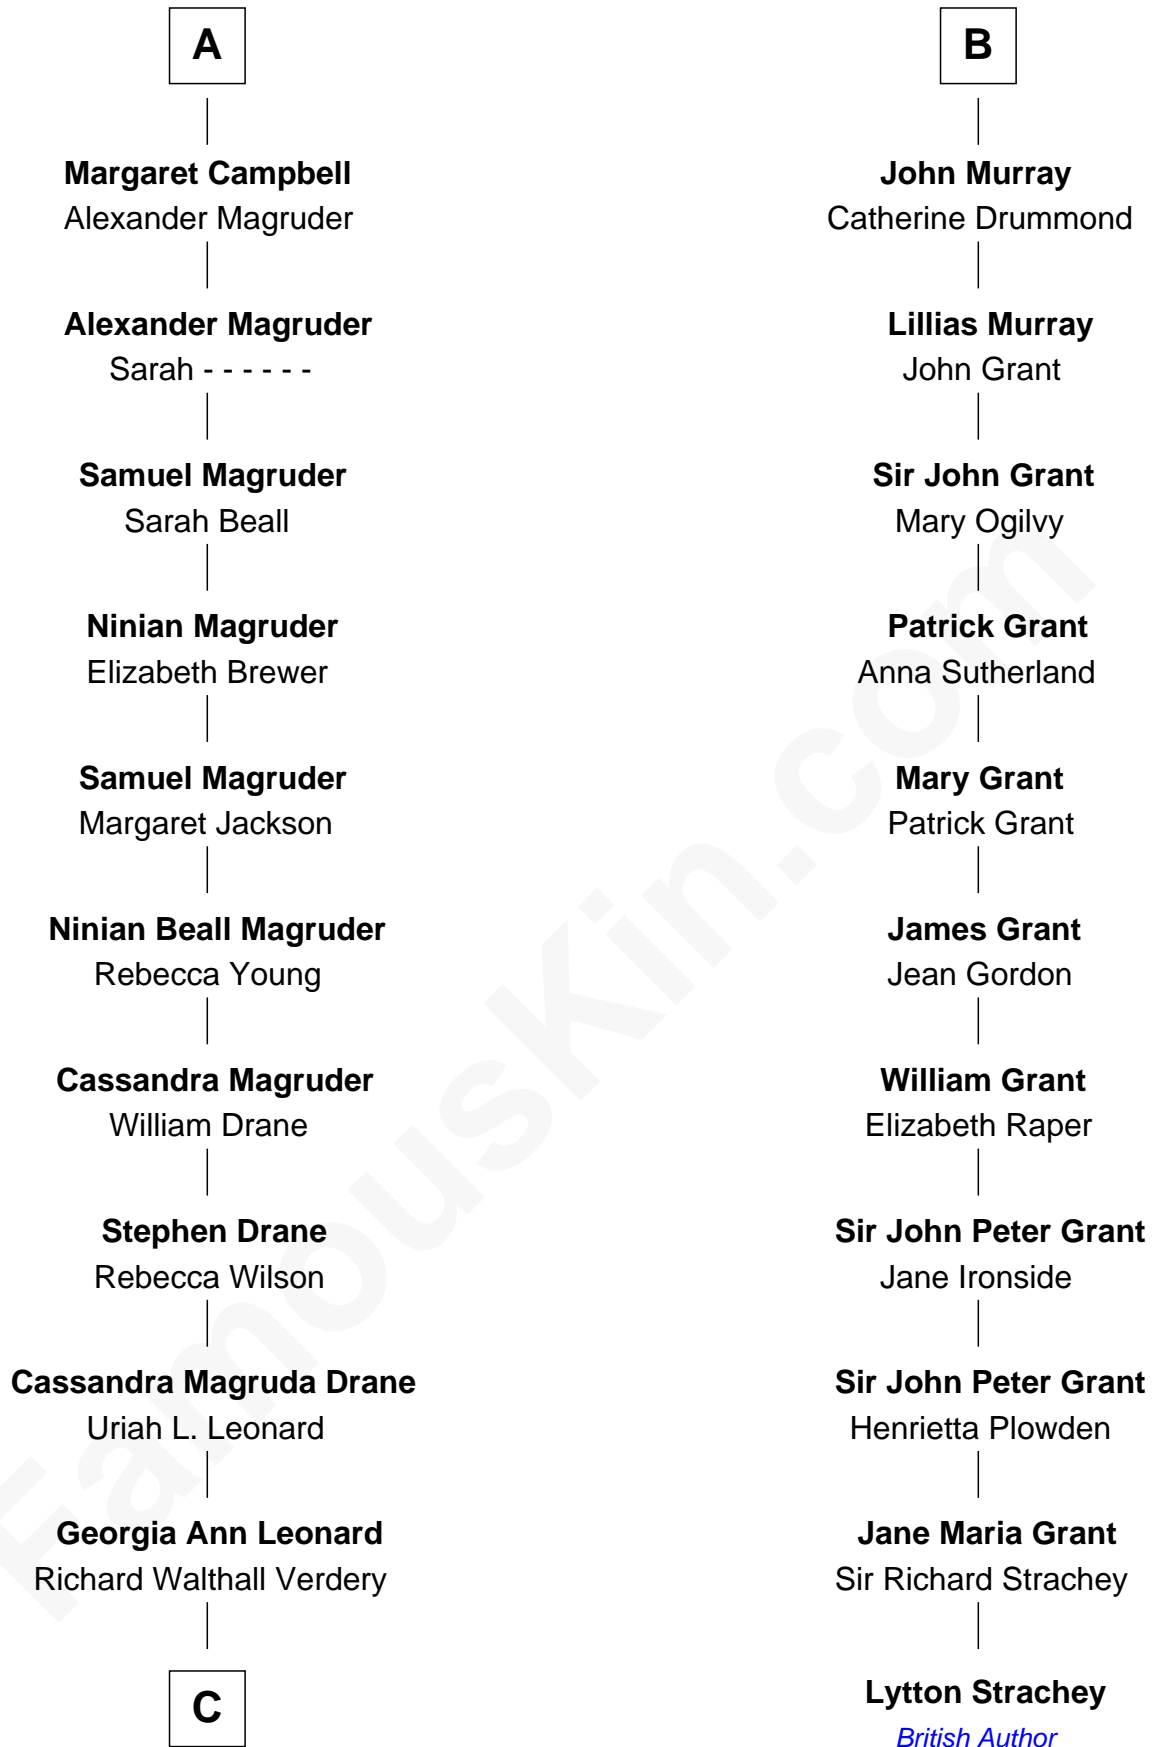

**FamousKin.com**  
**Relationship Chart of**  
**Joanne Woodward**  
*Movie Actress*

17th cousin 2 times removed of

**Lytton Strachey**  
*Author and Co-Founder of Bloomsbury Group*

**C**

—  
**Minnie Waunita Verdery**

Wade Woodward

—  
**Wade Woodward**

Elinor Gasque Trimmier

—  
**Joanne Woodward**

*Movie Actress*

FamousKin.com