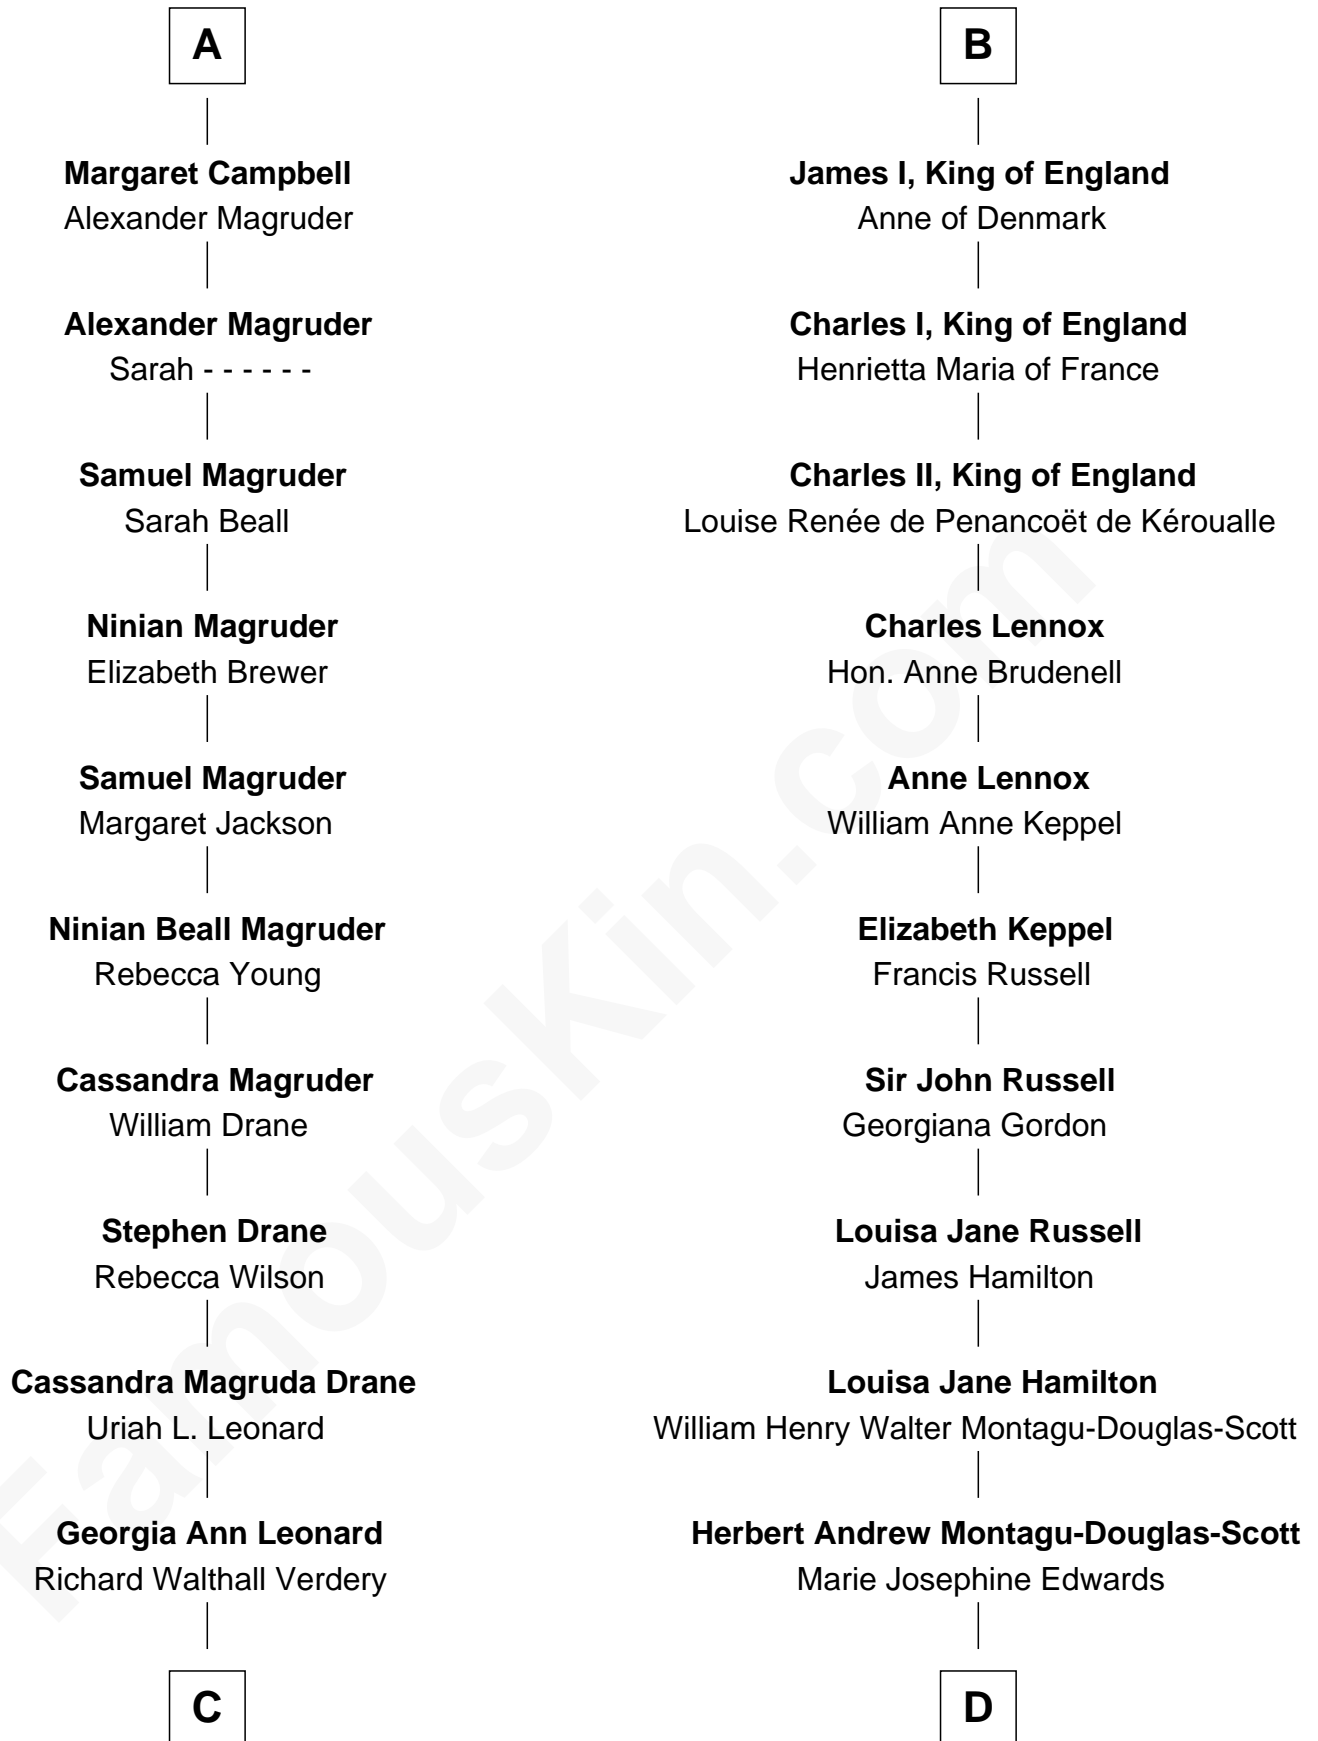

FamousKin.com Relationship Chart of

Joanne Woodward

Movie Actress

19th cousin of

Sarah Ferguson

Duchess of York

Robert II, King of Scotland

Elizabeth Mure

C

Minnie Waunita Verdery

Wade Woodward

Wade Woodward

Elinor Gasque Trimmier

Joanne Woodward

Movie Actress

D

Marian Louisa Montagu-Douglas-Scott

Andrew Henry Ferguson

Ronald Ivor Ferguson

Susan Mary Wright

Sarah Ferguson

Duchess of York

FamousKin.com