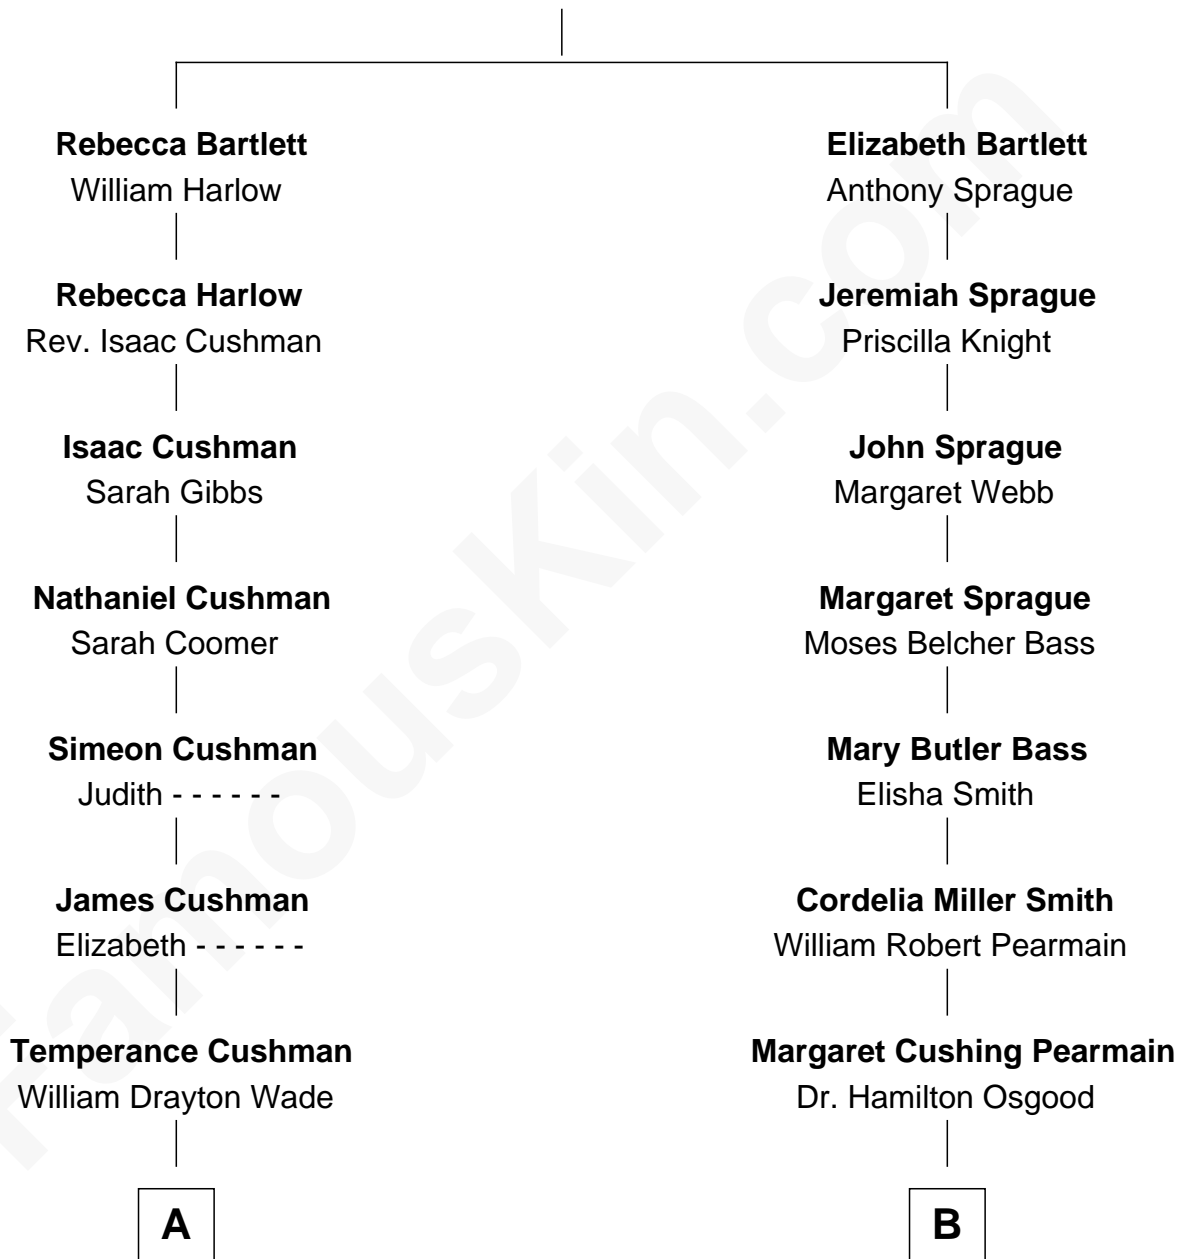

FamousKin.com Relationship Chart of

Joanne Woodward

Movie Actress

8th cousin 2 times removed of

Erskine Childers

4th President of Ireland

Robert Bartlett

Mary Warren

A

Martha Elizabeth Wade
Solomon R. Woodward

Wade Woodward
Minnie Waunita Verdery

Wade Woodward
Elinor Gasque Trimmier

Joanne Woodward
Movie Actress

B

Mary Alden Osgood
Erskine Childers

Erskine Childers
4th President of Ireland