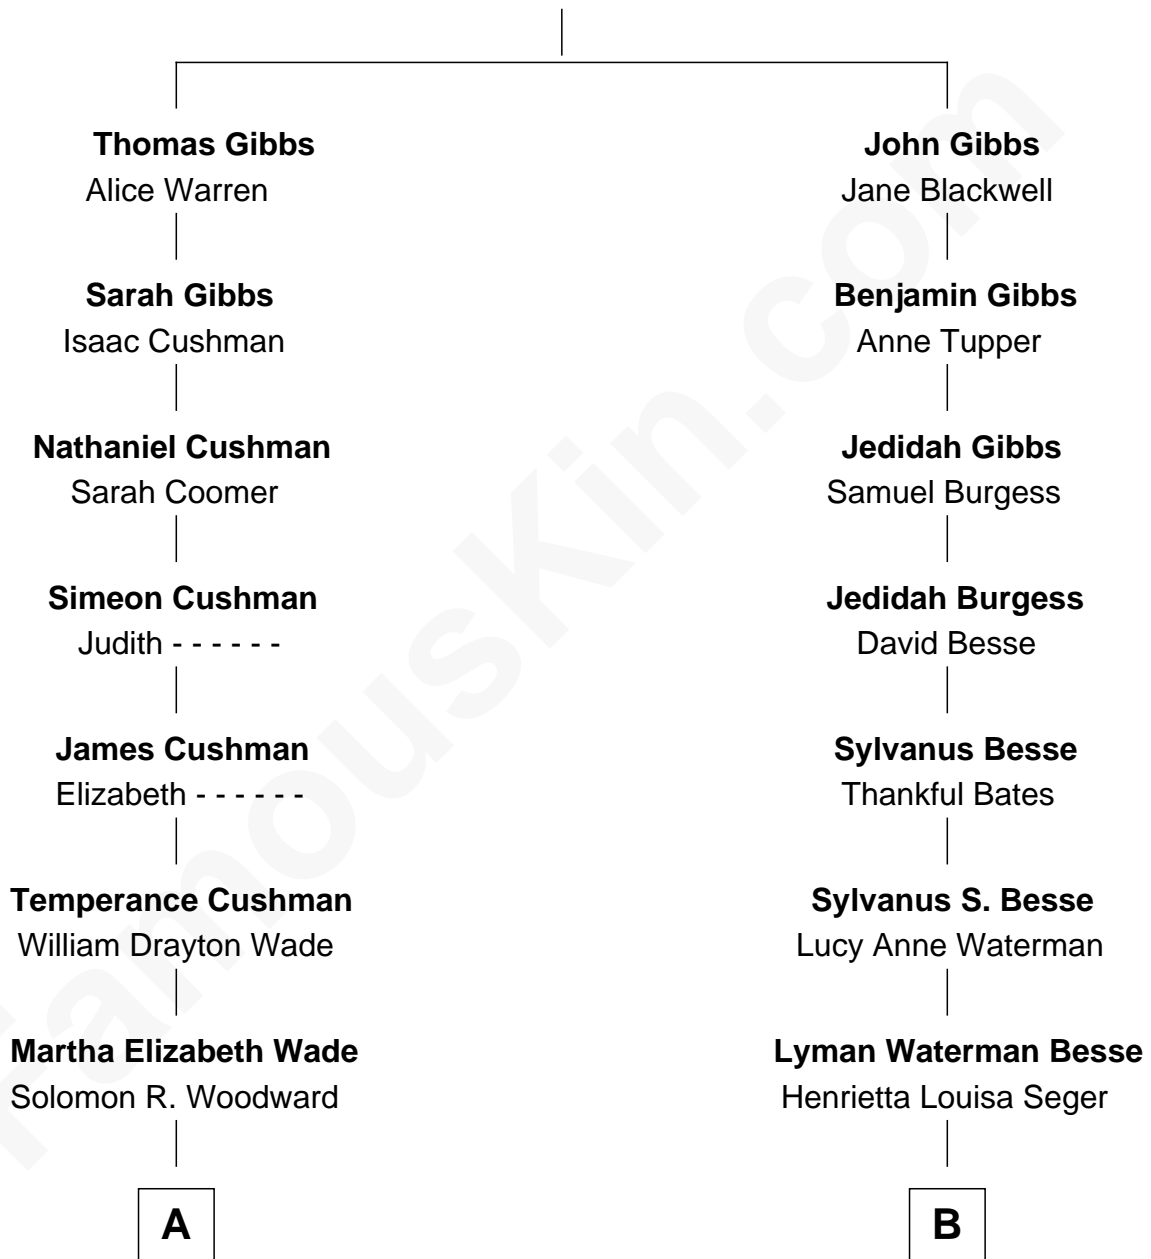

FamousKin.com Relationship Chart of

Joanne Woodward

Movie Actress

9th cousin 1 time removed of

Jordana Brewster

TV and Movie Actress

Thomas Gibbs

A

Wade Woodward
Minnie Waunita Verdery

Wade Woodward
Elinor Gasque Trimmier

Joanne Woodward
Movie Actress

B

Florence Foster Besse
Kingman Brewster

Kingman Brewster
Mary Louise Phillips

Alden Brewster
Maria João Leão de Sousa

Jordana Brewster
TV and Movie Actress