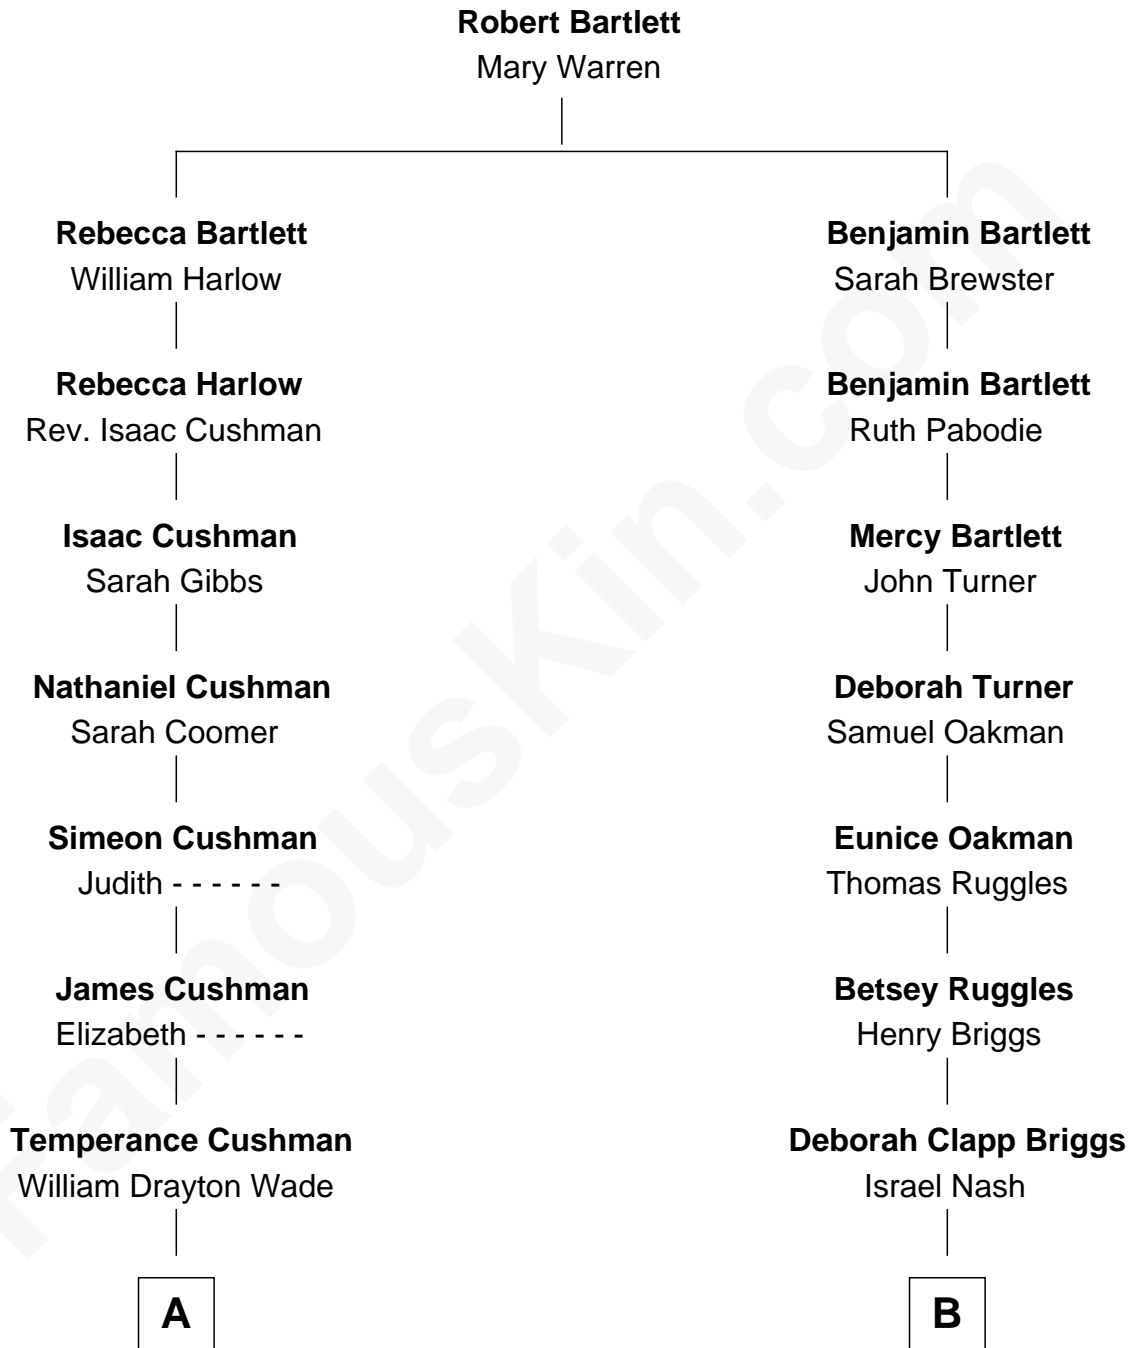

**FamousKin.com**  
**Relationship Chart of**  
**Joanne Woodward**  
*Movie Actress*

8th cousin 2 times removed of  
**Roger Nash Baldwin**  
*Co-Founder of the ACLU*

**A**

**Martha Elizabeth Wade**  
Solomon R. Woodward

**Wade Woodward**  
Minnie Waunita Verdery

**Wade Woodward**  
Elinor Gasque Trimmier

**Joanne Woodward**  
*Movie Actress*

**B**

**Lucy Cushing Nash**  
Frank Fenno Baldwin

**Roger Nash Baldwin**  
*Co-Founder of the ACLU*