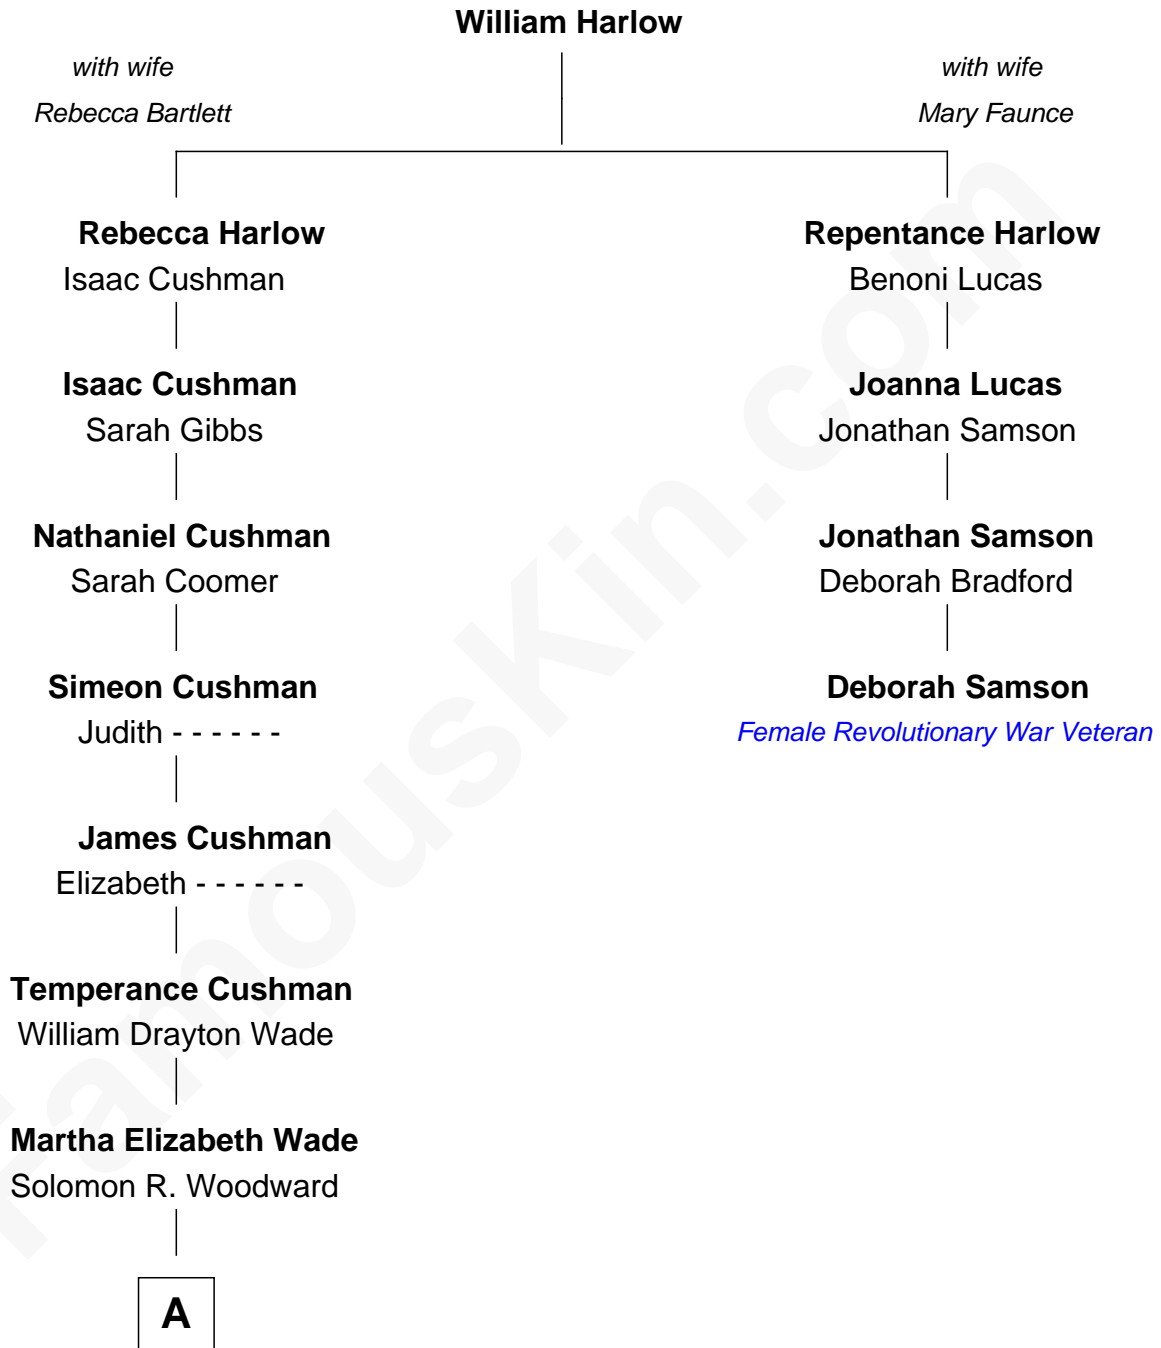

**FamousKin.com**  
**Relationship Chart of**  
**Joanne Woodward**  
*Movie Actress*

**3rd cousin 6 times removed of**  
**Deborah Samson**  
*Female Revolutionary War Veteran*

**A**

—  
**Wade Woodward**  
Minnie Waunita Verdery

—  
**Wade Woodward**  
Elinor Gasque Trimmier

—  
**Joanne Woodward**  
*Movie Actress*

FamousKin.com