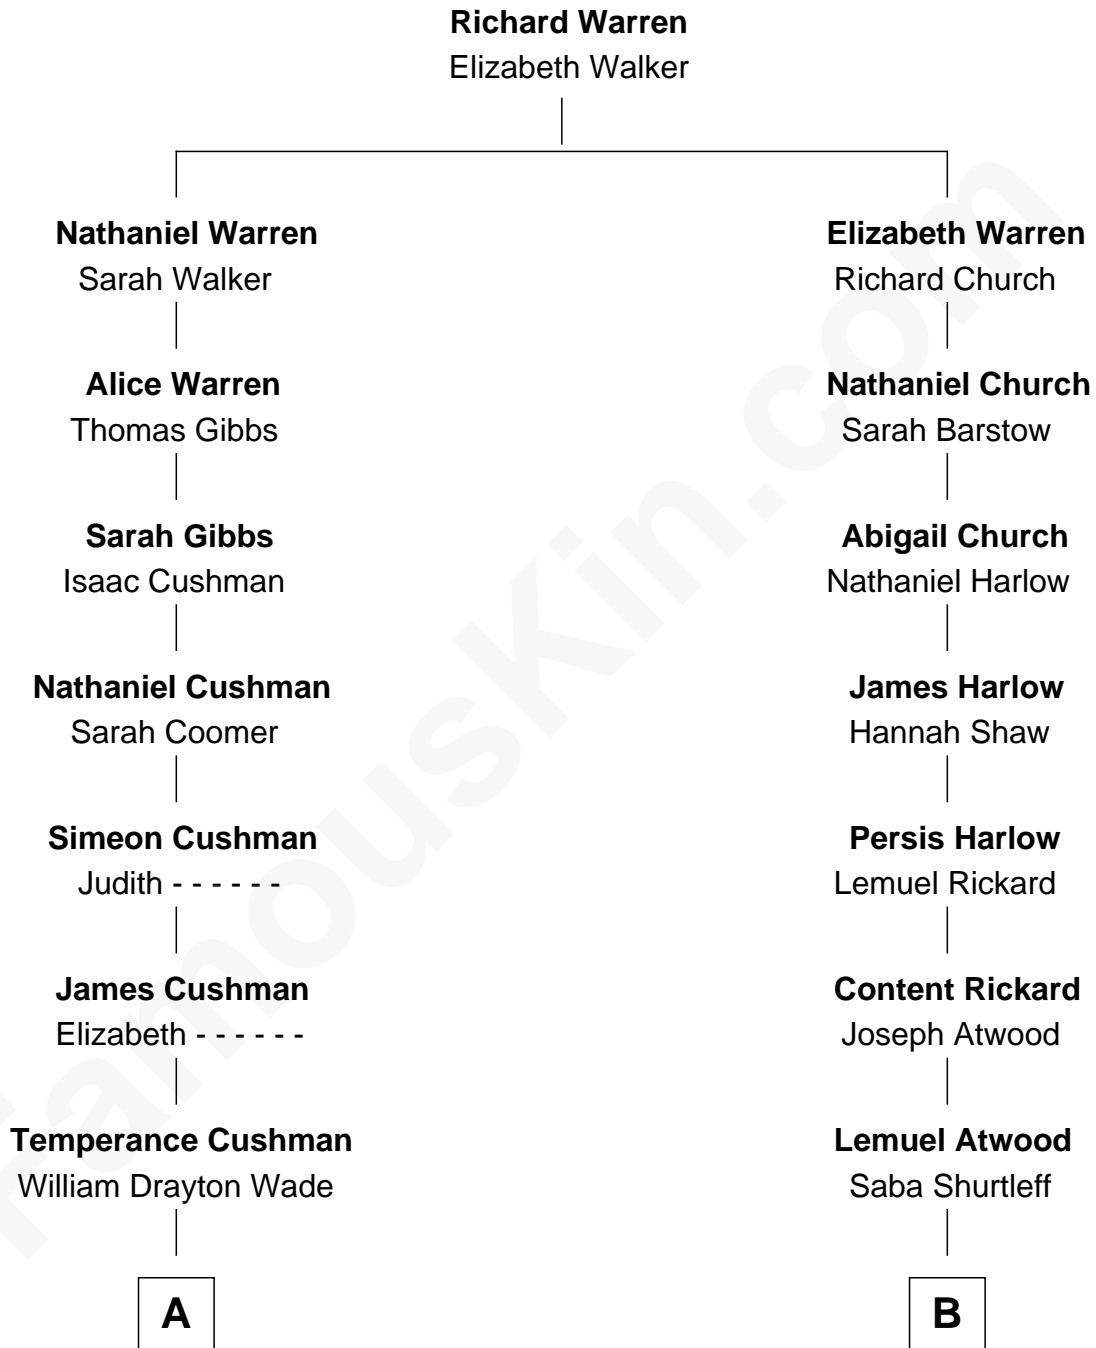

FamousKin.com
Relationship Chart of
Joanne Woodward
Movie Actress

10th cousin 2 times removed of
Dave Cowens
NBA Hall of Famer

A

Martha Elizabeth Wade
Solomon R. Woodward

Wade Woodward
Minnie Waunita Verdery

Wade Woodward
Elinor Gasque Trimmier

Joanne Woodward
Movie Actress

B

Albert Atwood
Rhoda True Merrill

Thomas Albert Atwood
Priscilla Ann Kelly

Charles Albert Atwood
Mina Sylvia Cundiff

Stanley True Atwood
Dorothy Ann Ulrich