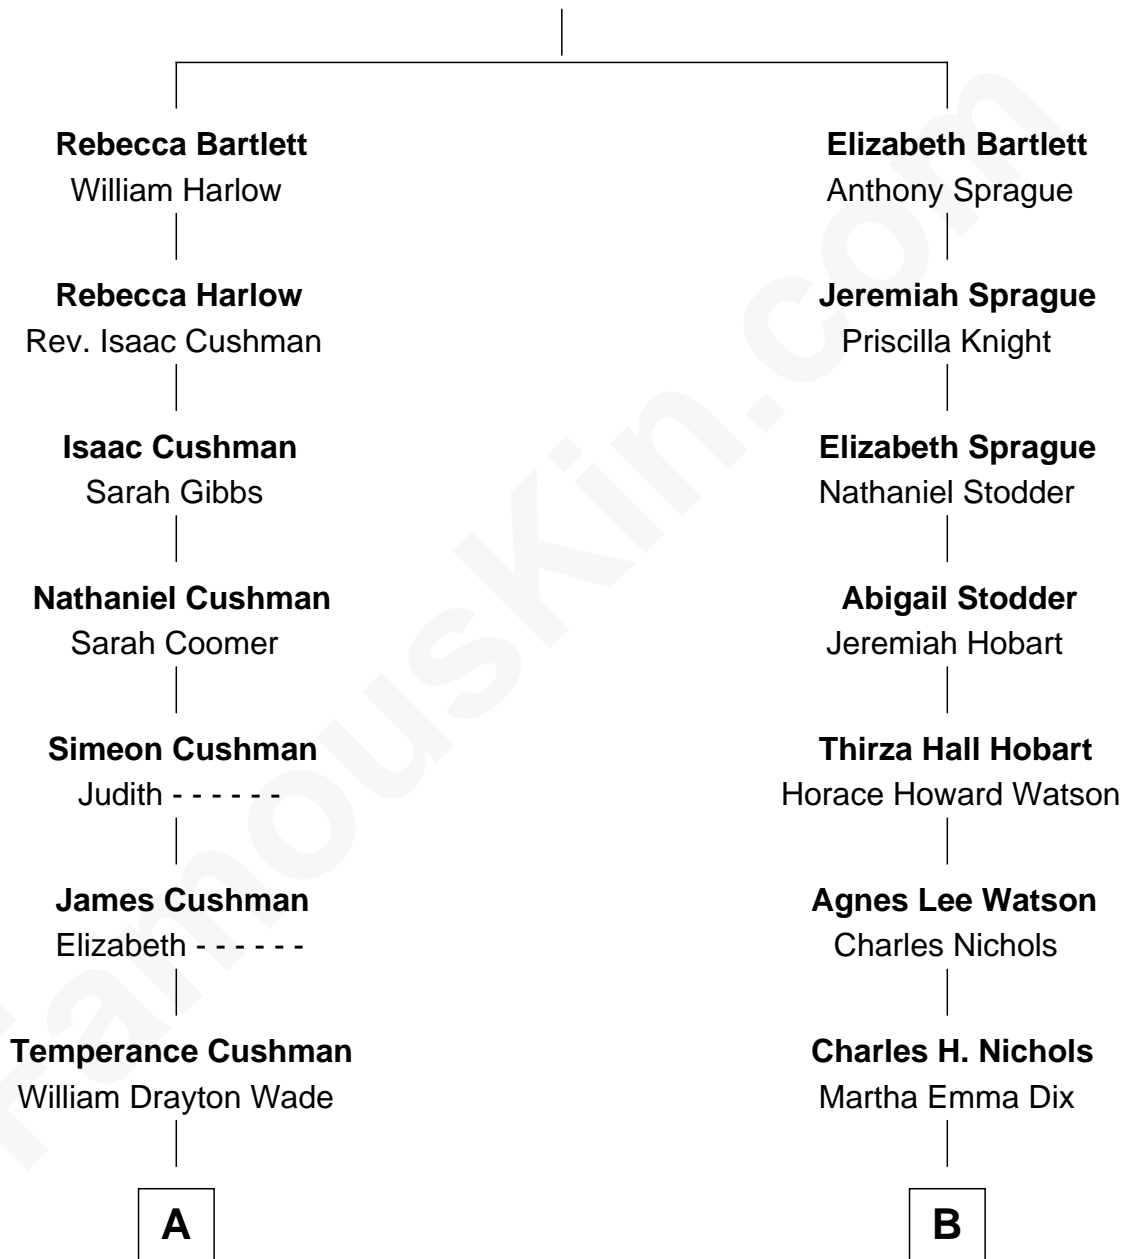

# FamousKin.com Relationship Chart of

**Joanne Woodward**

*Movie Actress*

10th cousin of

**John Cena**

*Movie Actor and WWE Pro Wrestler*

**Robert Bartlett**

Mary Warren

**A**

**Martha Elizabeth Wade**  
Solomon R. Woodward

**Wade Woodward**  
Minnie Waunita Verdery

**Wade Woodward**  
Elinor Gasque Trimmier

**Joanne Woodward**  
*Movie Actress*

**B**

**Charles Nichols**  
Julia Ellen Skelton