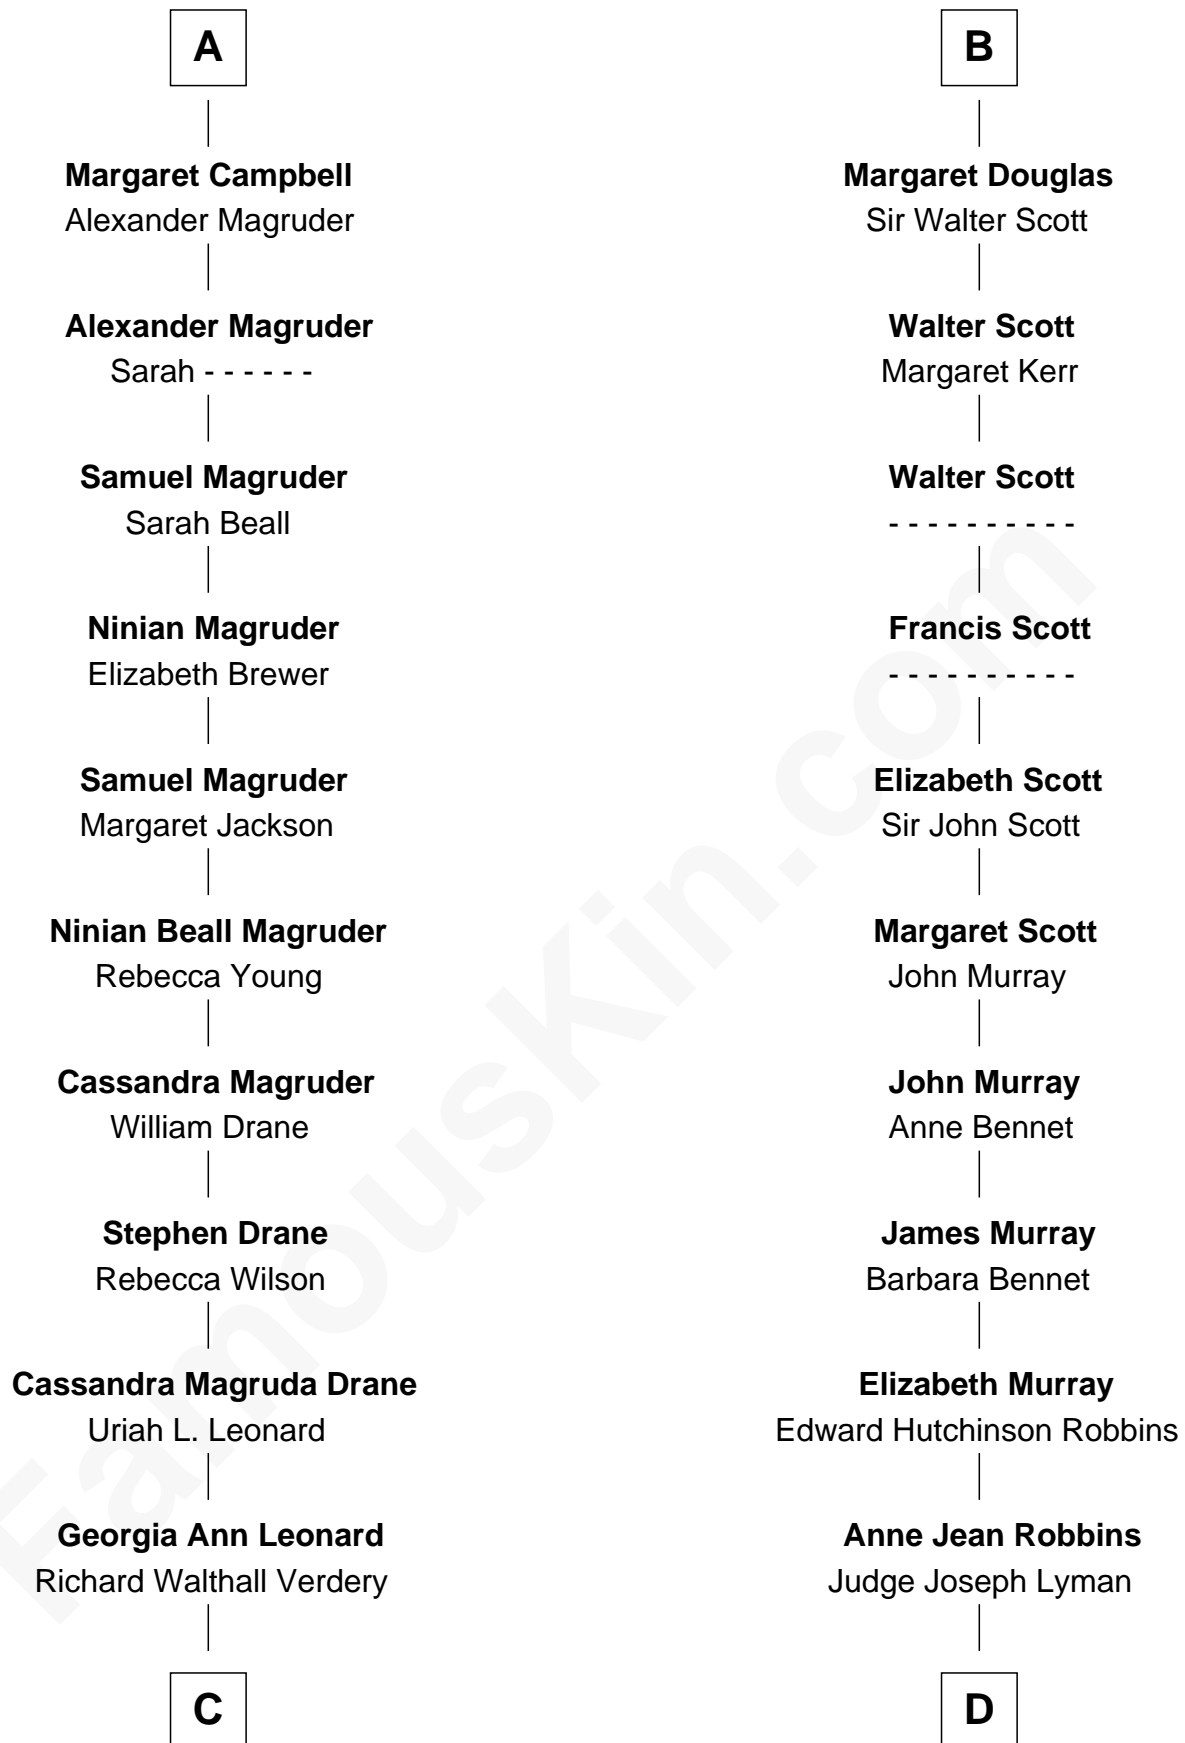

FamousKin.com Relationship Chart of

Joanne Woodward

Movie Actress

19th cousin of

Franklin D. Roosevelt

32nd U.S. President

Robert II, King of Scotland

Elizabeth Mure

C

Minnie Waunita Verdery

Wade Woodward

Wade Woodward

Elinor Gasque Trimmier

Joanne Woodward

Movie Actress

D

Catharine Robbins Lyman

Warren Delano

Sara Delano

James Roosevelt

Franklin D. Roosevelt

32nd U.S. President

FamousKin.com