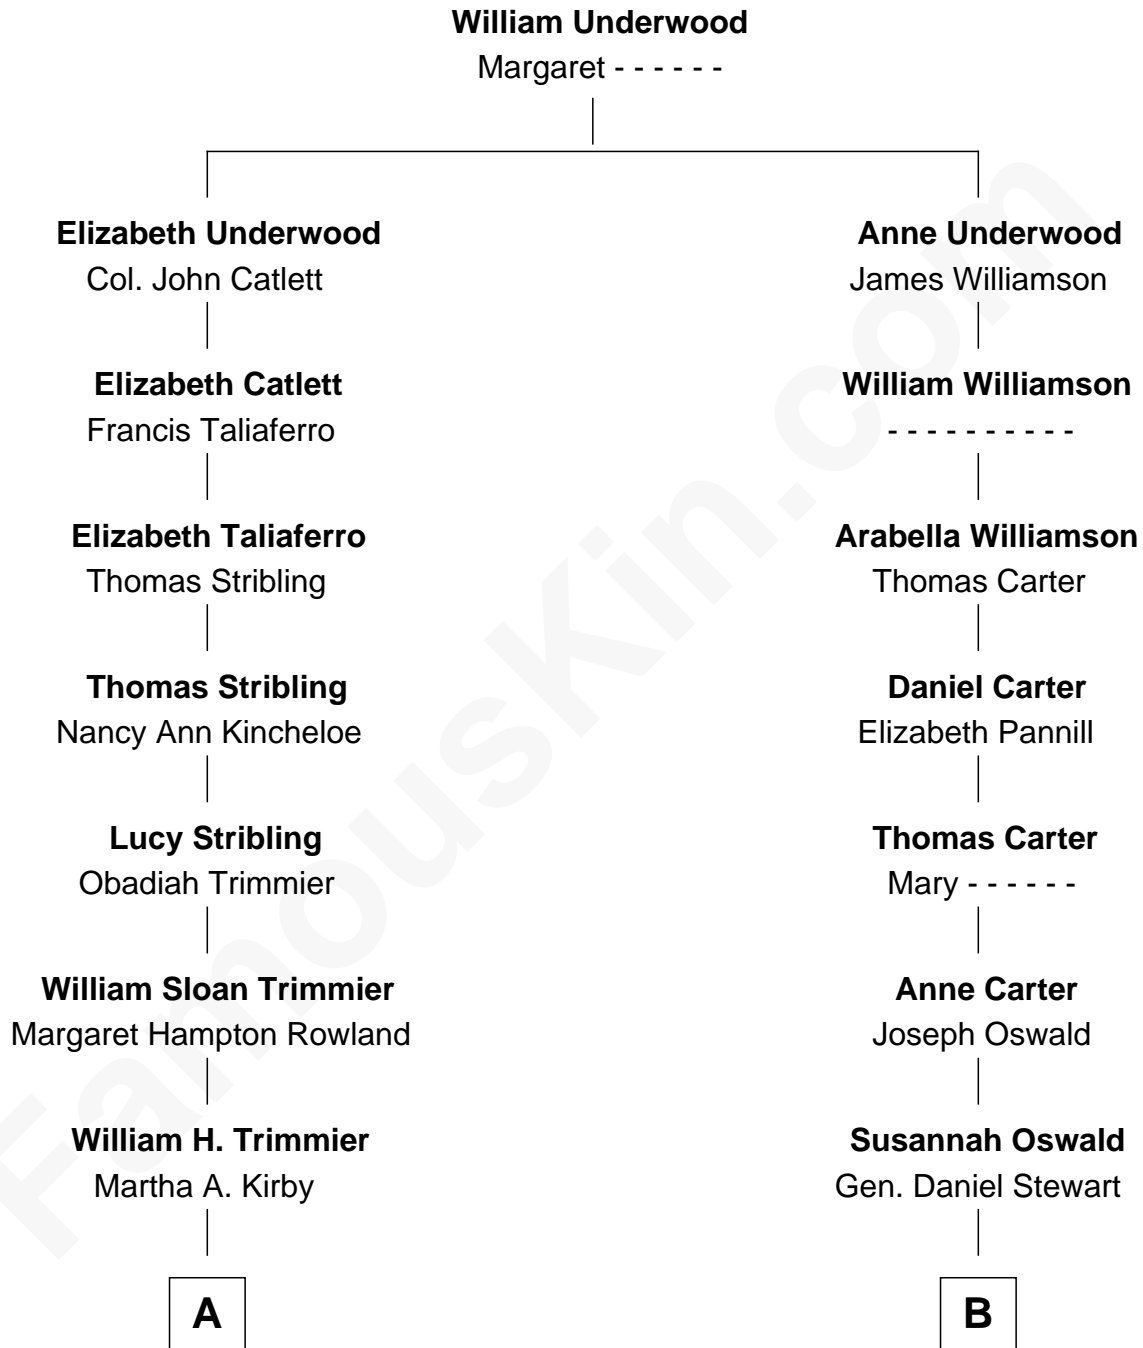

FamousKin.com Relationship Chart of

Joanne Woodward

Movie Actress

10th cousin of

Eleanor Roosevelt

First Lady of President Franklin D. Roosevelt

A

James W. Trimmier

Virginia P. Shelton

James Lloyd Trimmier

Eleanor Gasque Gignilliat

Elinor Gasque Trimmier

Wade Woodward

Joanne Woodward

Movie Actress

B

Martha Stewart

James Stephens Bulloch

Martha Bulloch

Theodore Roosevelt

Elliott Roosevelt

Anna Rebecca Hall

Eleanor Roosevelt

First Lady of Franklin Roosevelt