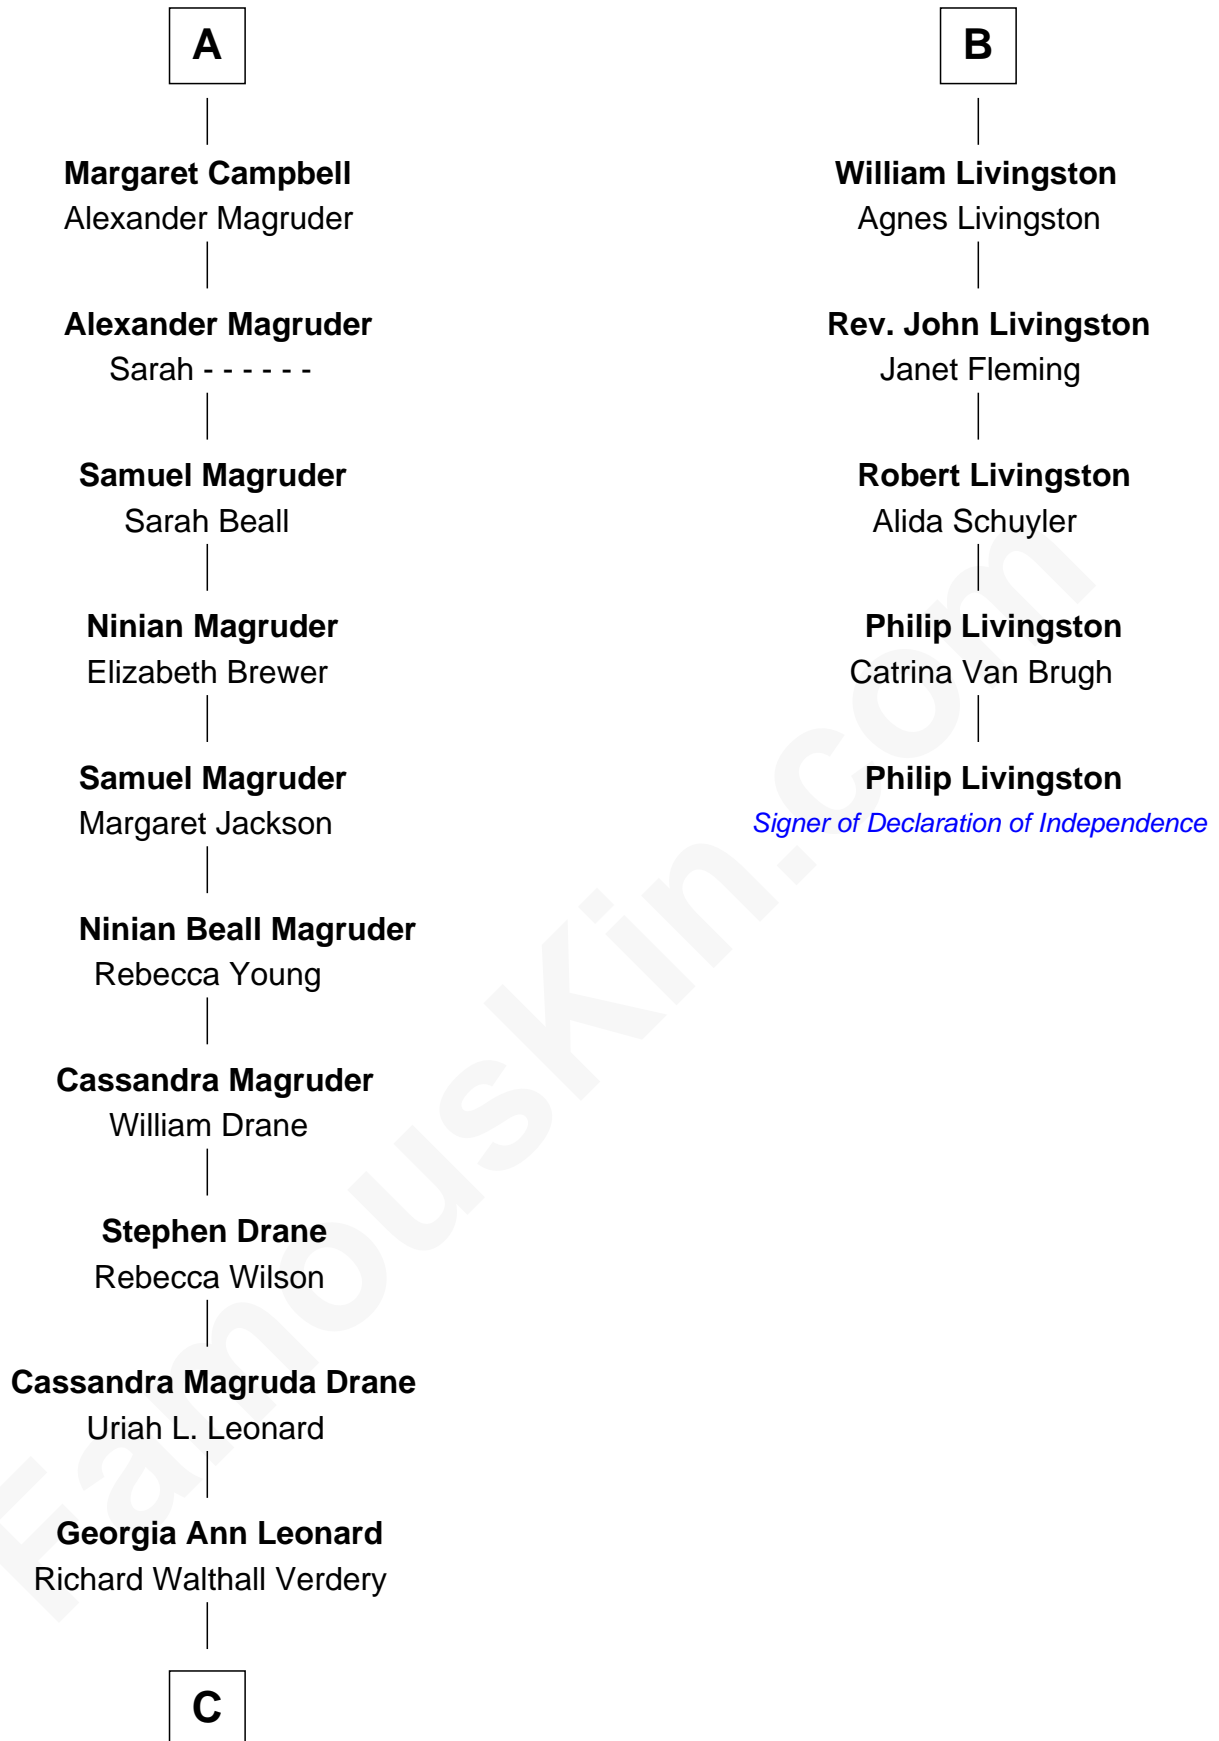

FamousKin.com
Relationship Chart of
Joanne Woodward
Movie Actress

11th cousin 8 times removed of

Philip Livingston
Signer of the Declaration of Independence

C

—
Minnie Waunita Verdery

Wade Woodward

—
Wade Woodward

Elinor Gasque Trimmier

—
Joanne Woodward

Movie Actress

FamousKin.com