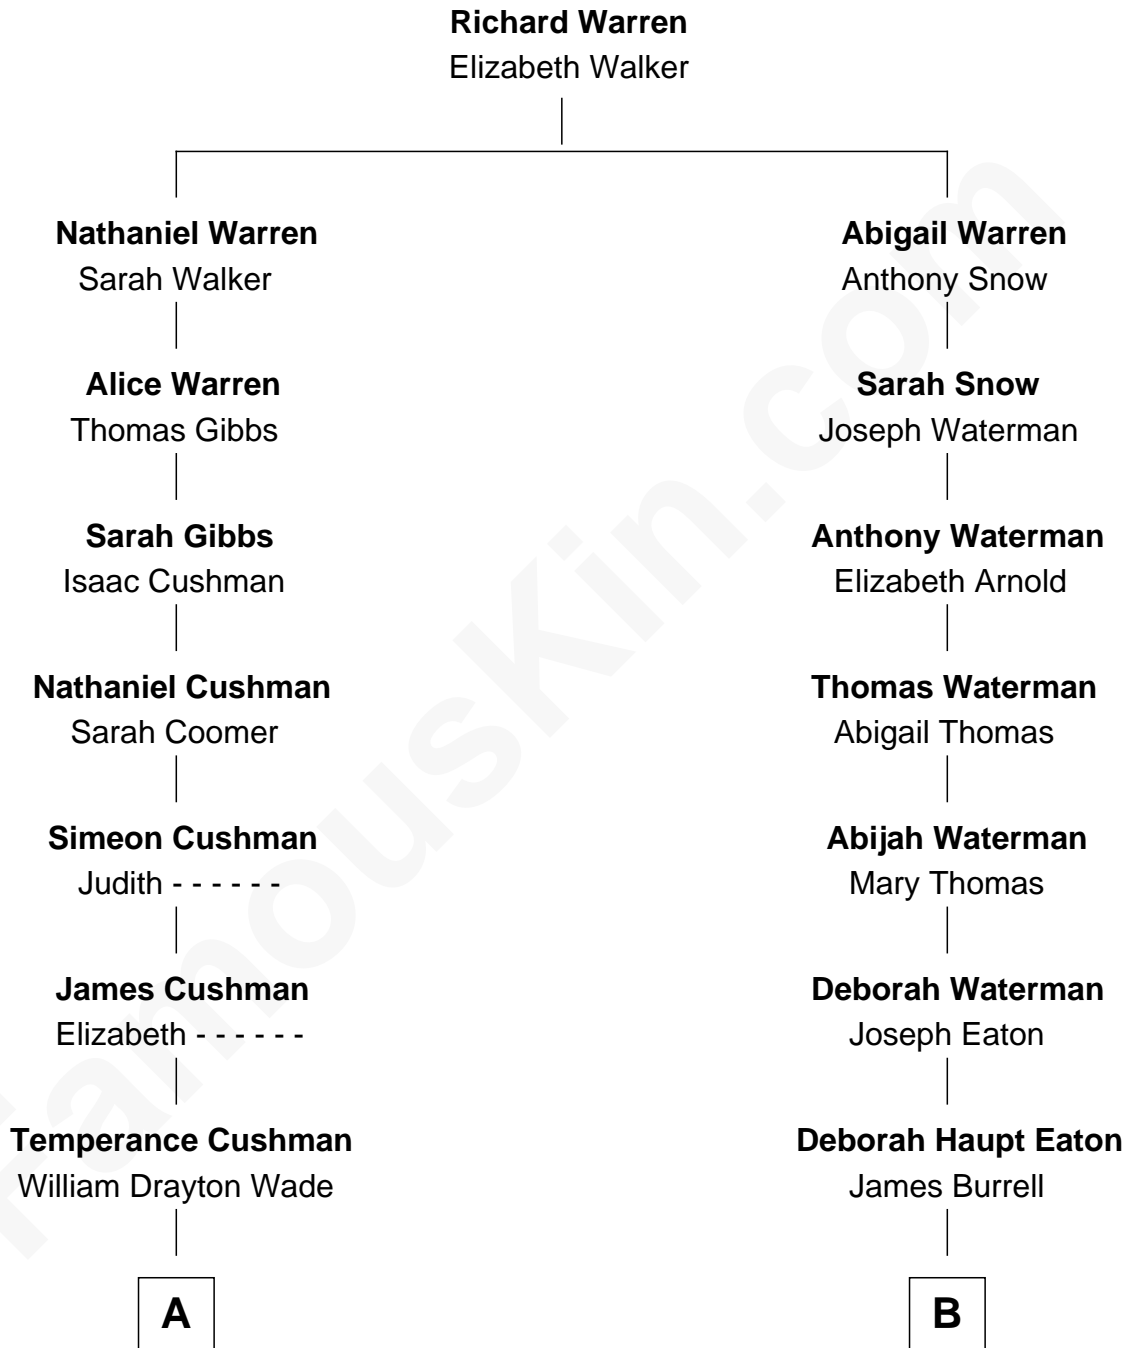

FamousKin.com
Relationship Chart of
Joanne Woodward
Movie Actress

8th cousin 2 times removed of

Merrill C. Meigs
Publisher, Chicago Herald & Examiner

A

Martha Elizabeth Wade
Solomon R. Woodward

Wade Woodward
Minnie Waunita Verdery